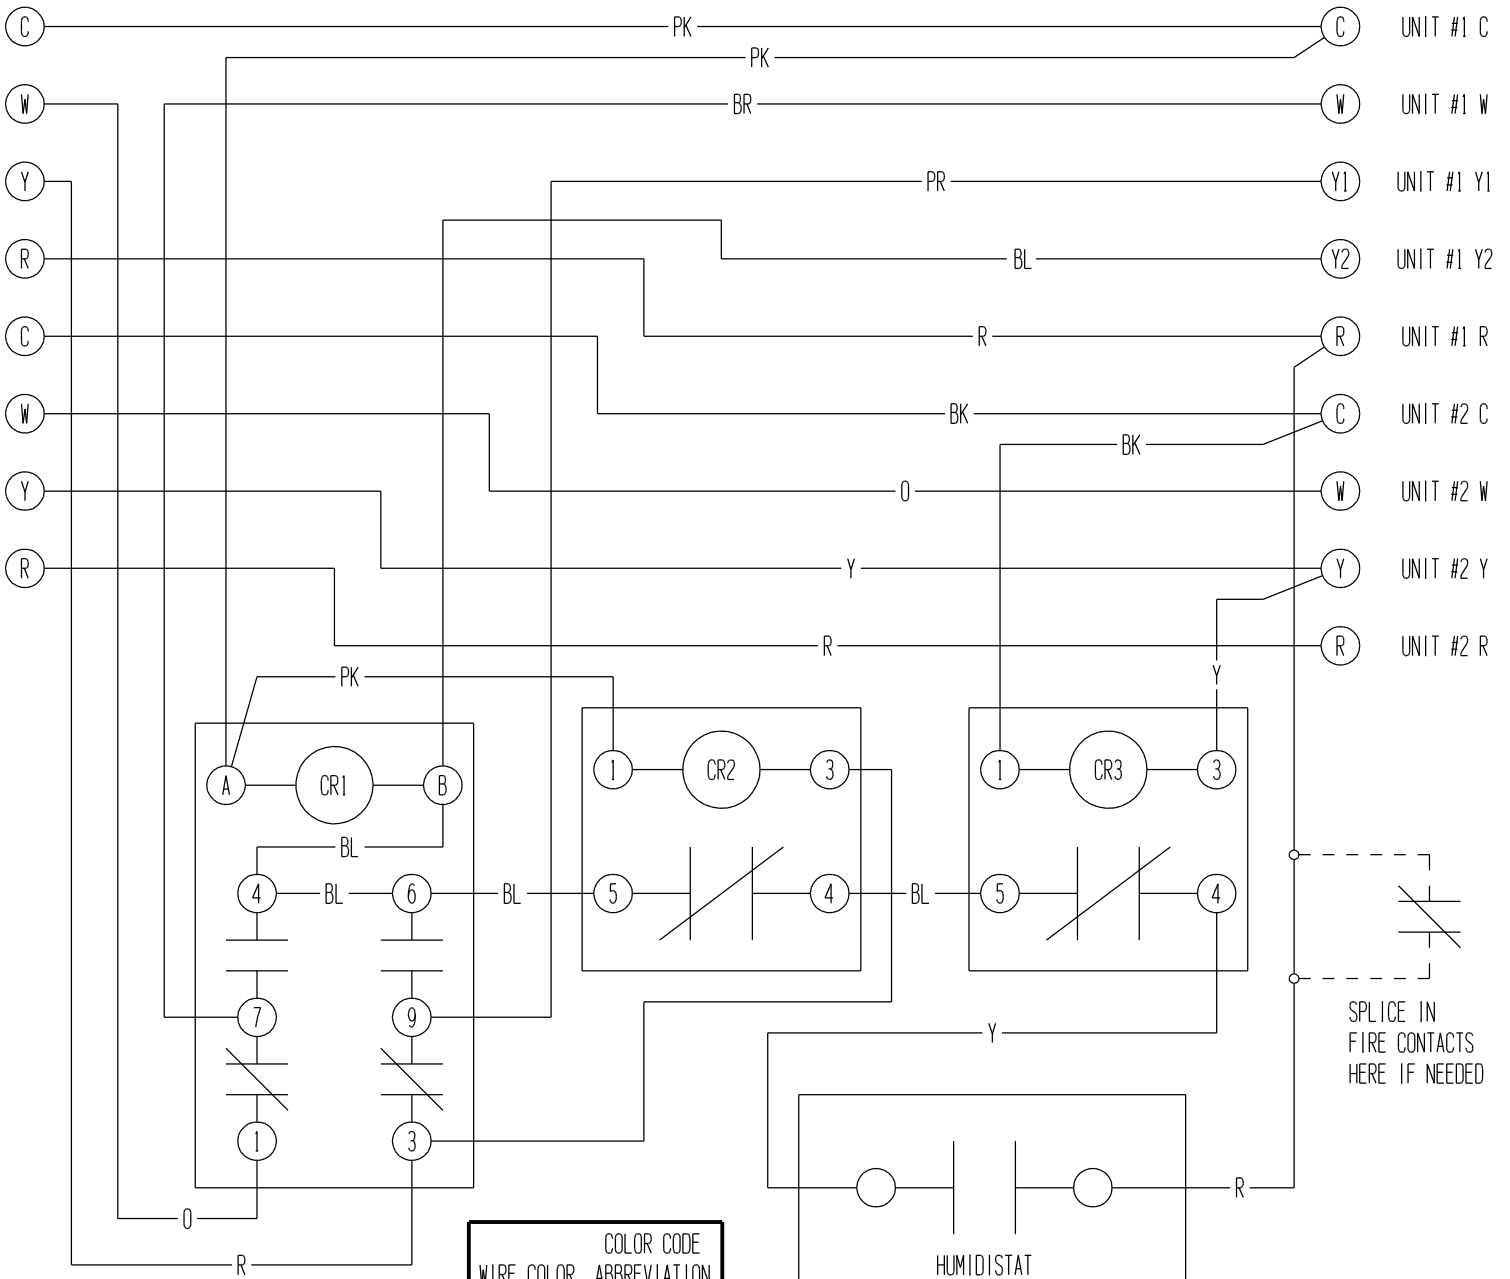

SPLICE IN
FIRE CONTACTS
HERE IF NEEDED

SPLICE IN
FIRE CONTACTS
HERE IF NEEDED

WIRE COLOR	COLOR CODE ABBREVIATION
BLACK	BK
BROWN	BR
RED	R
ORANGE	O
YELLOW	Y
GREEN	G
BLUE	BL
VIOLET(PURPLE)	V(PR)
GRAY(SLATE)	GY(S)
WHITE	W
TAN	T
PINK	PK
LAVENDER	L