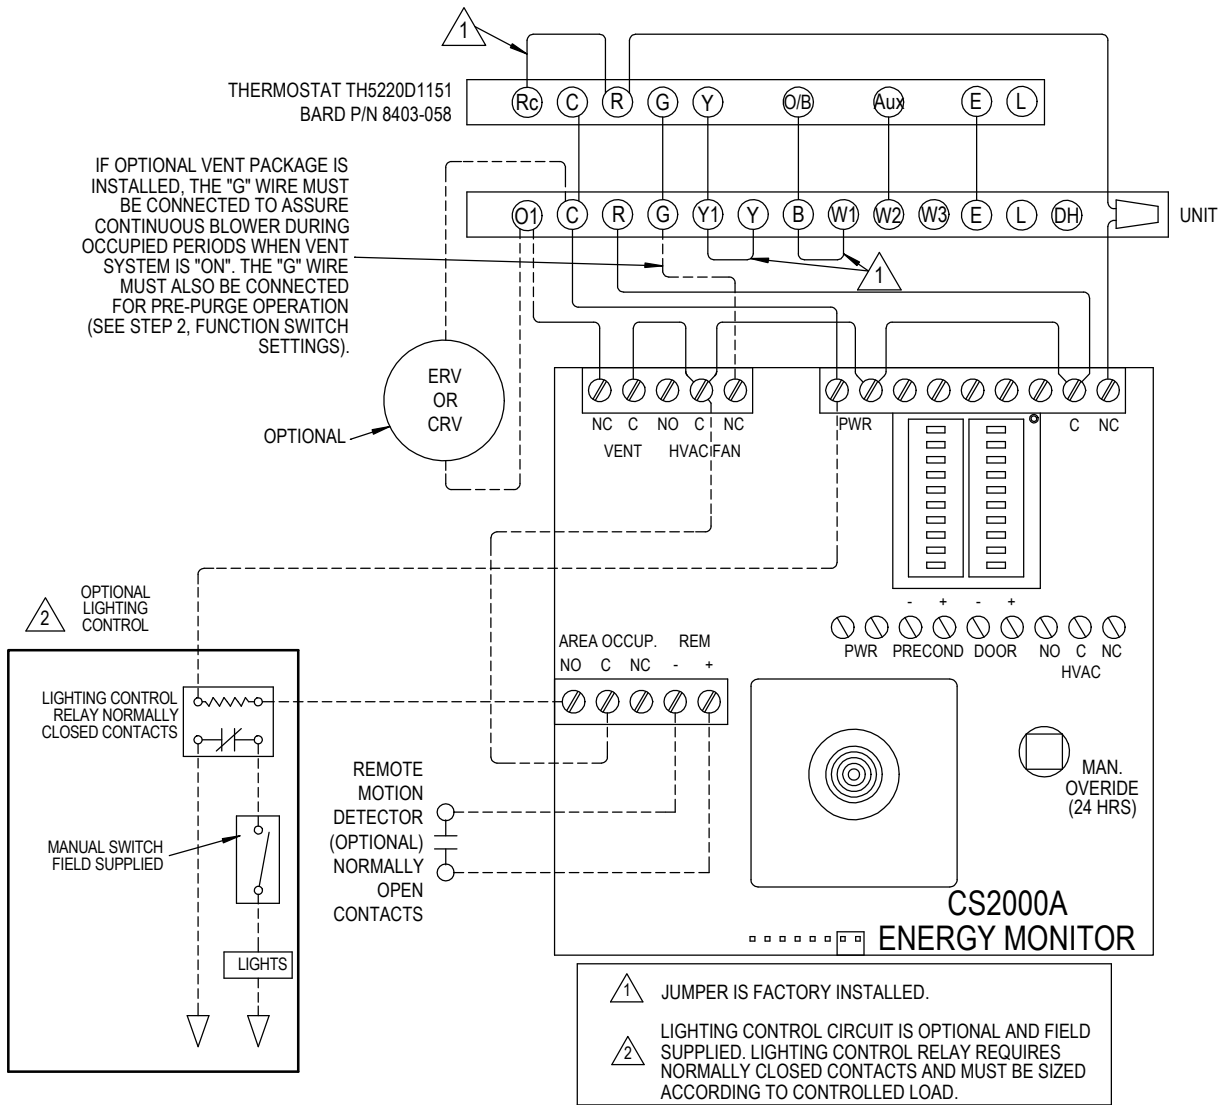

# QH, QW SERIES HEAT PUMP CONNECTION DIAGRAM FOR USE WITH "X" CLIMATE CONTROL OPTION

## RECOMMENDED SWITCH SETTINGS SHOWN BELOW

FUNCTION SWITCHES		TEMPERATURE SWITCHES	
LEARN			90
PRE P			84
MODE			81
RATE			78
SEARCH-TIME			68
N/C			65
STAGE			62
AUX			58
DEMAND 2			54
DEMAND 1			48