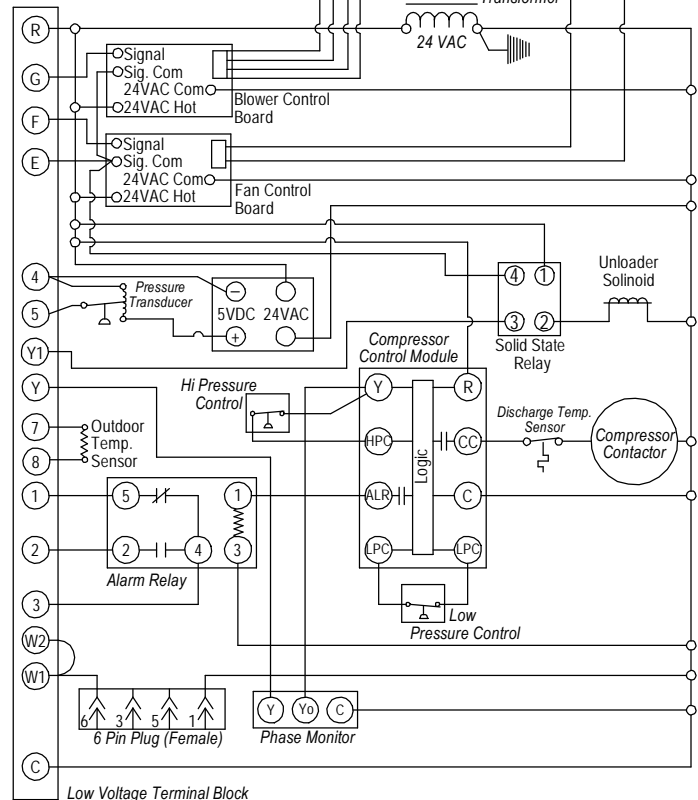

230/208-60-3  
240/220-50-3

**A**  
Wires Connect if Option Not Used

99 Wire Identification numbers for Bard use only.		
Factory	Field	Optional
High Voltage	-----	-----
Low Voltage	-----	-----

**WARNING**  
USE COPPER CONDUCTORS ONLY SUITABLE FOR AT LEAST 75° C.

**DANGER**  
ELECTRICAL SHOCK HAZARD DISCONNECT POWER BEFORE SERVICING.

**Bard**  
SINCE 1914

Bard Mfg. Co.  
Bryan, Ohio  
4095-254