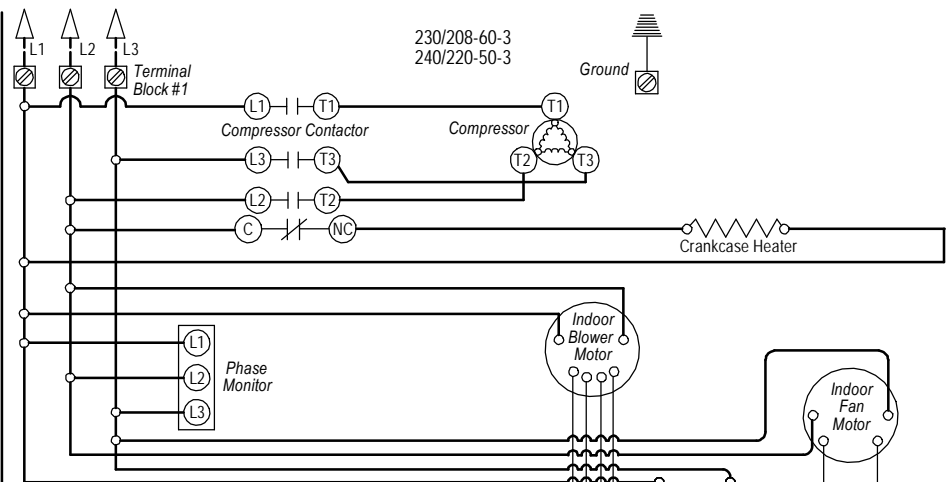

230/208-60-3  
240/220-50-3

**A**  
Wires Connect if Option Not Used

99 Wire Identification numbers for Bard use only.		
Factory	Field	Optional
High Voltage	-----	-----
Low Voltage	-----	-----

**WARNING**  
USE COPPER CONDUCTORS ONLY SUITABLE FOR AT LEAST 75° C.