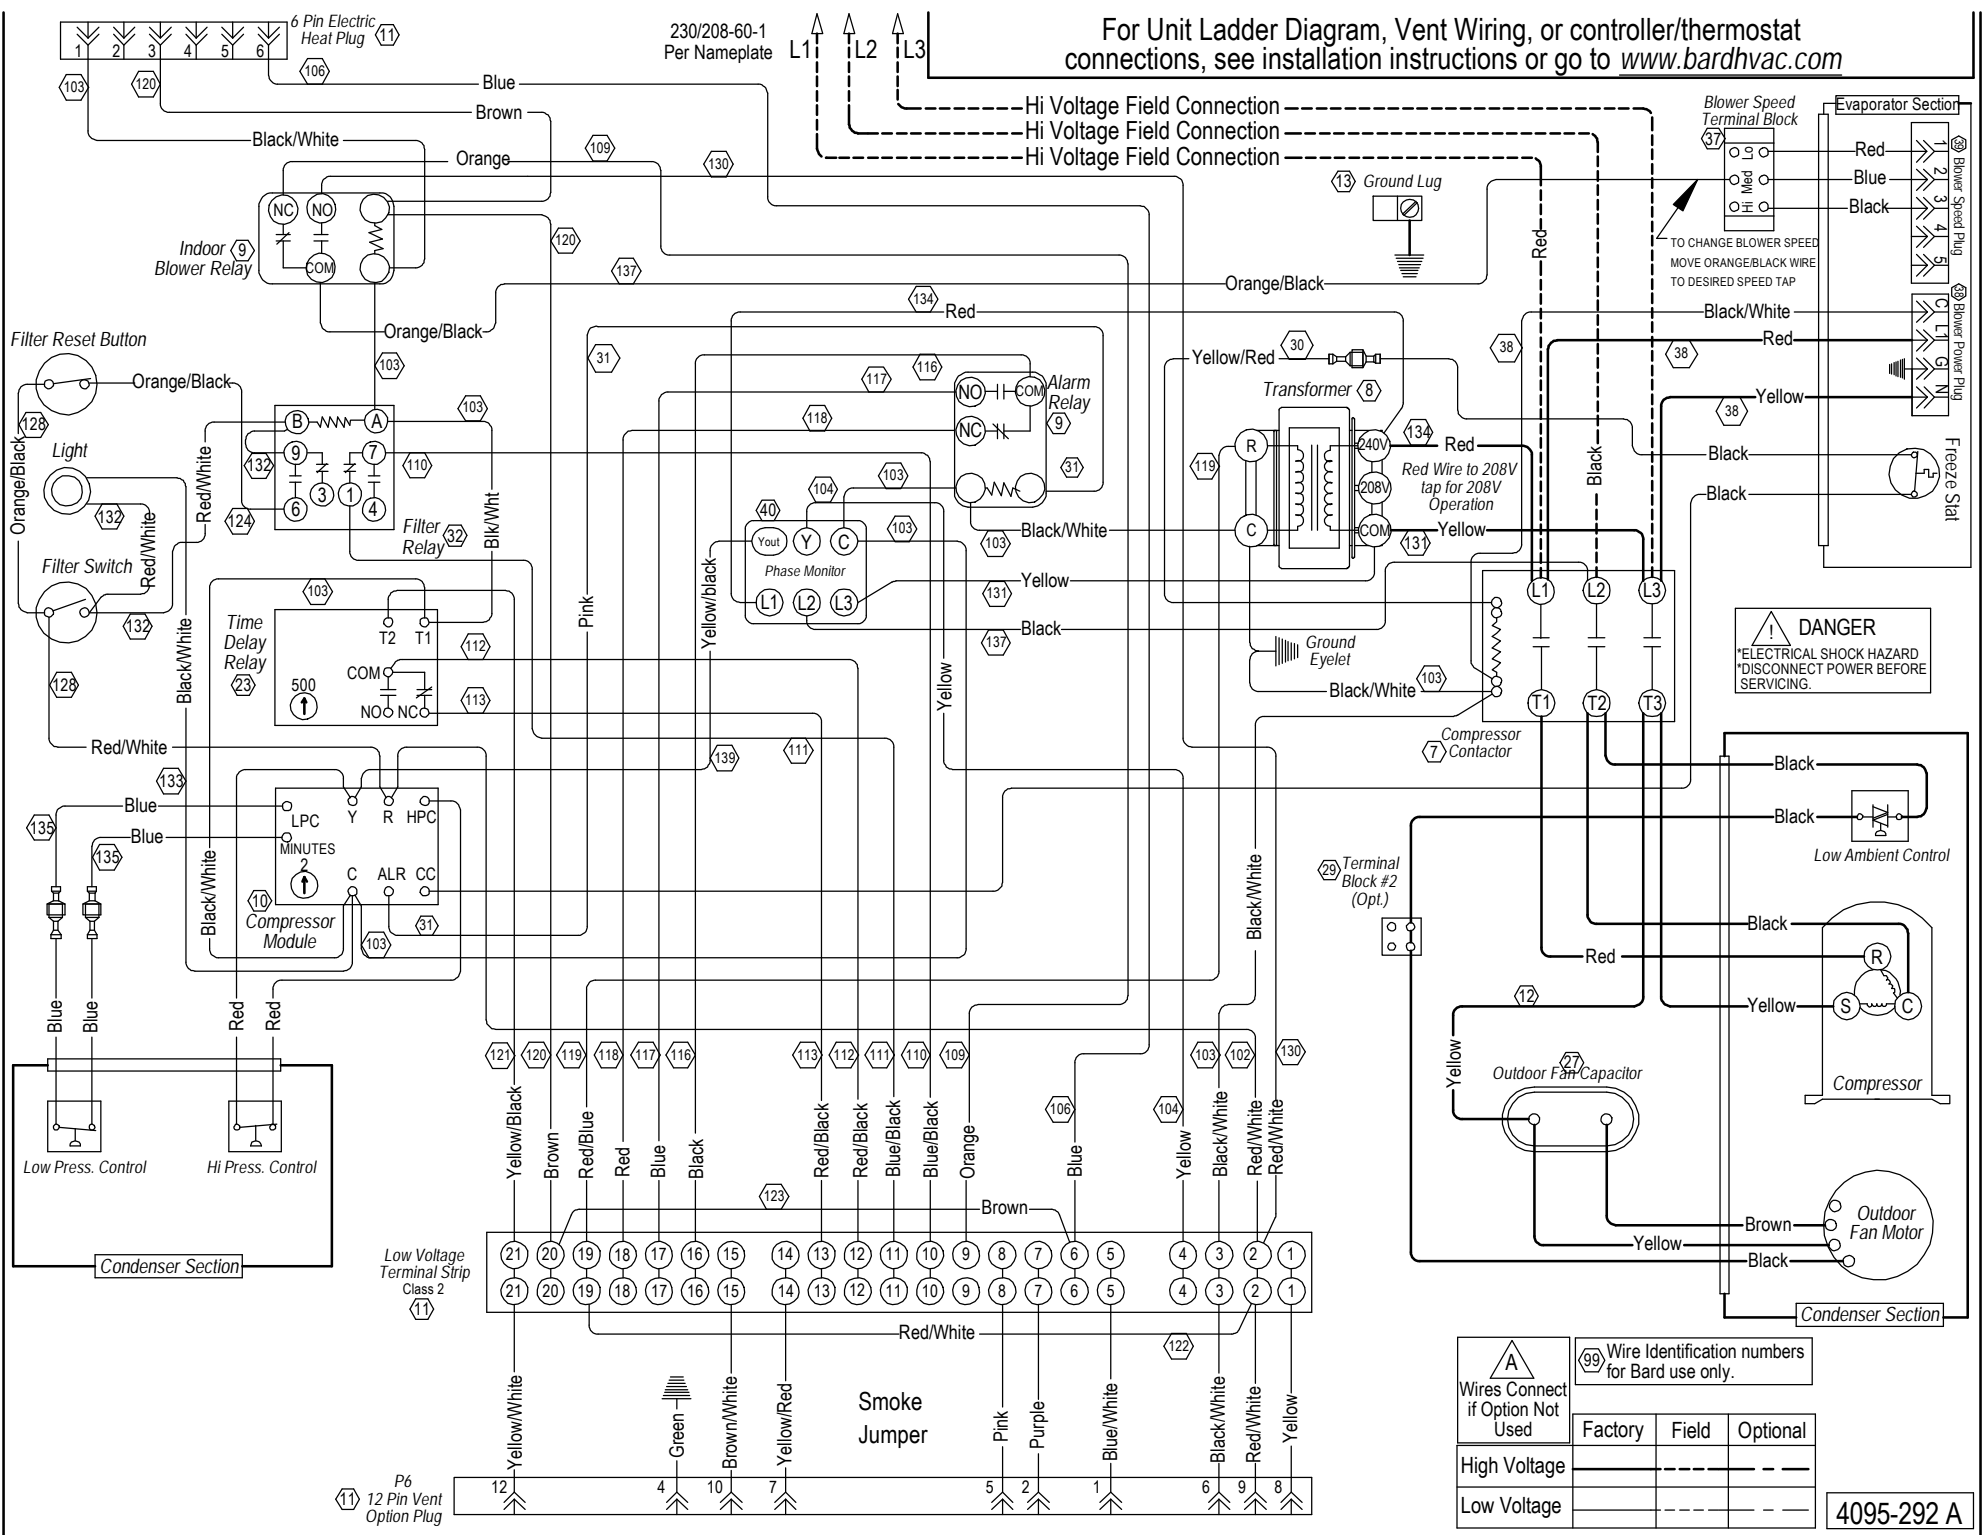

For Unit Ladder Diagram, Vent Wiring, or controller/thermostat connections, see installation instructions or go to www.bardhvac.com

 Wires Connect if Option Not Used	 Wire Identification numbers for Bard use only.		
	Factory	Field	Optional
High Voltage			
Low Voltage			

4095-292 A