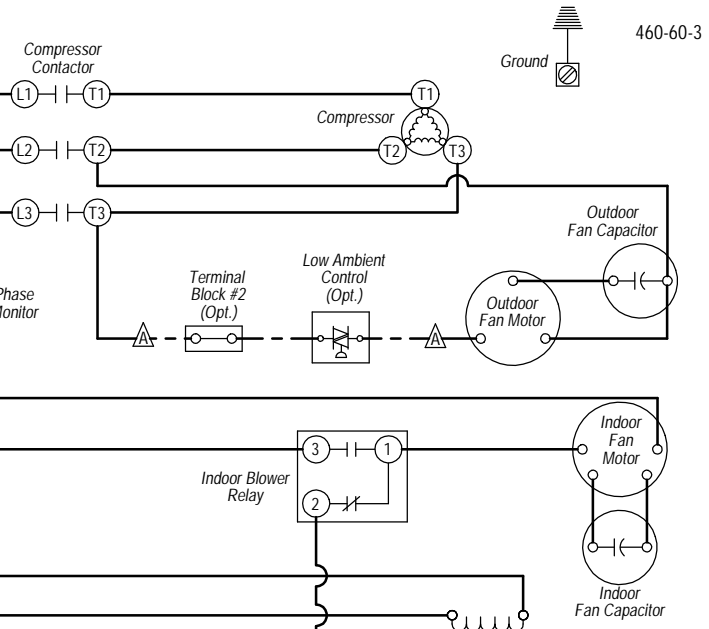

For Low and Med. speeds connect Orange to Black, Red (Low) or Blue (Med) to Term. 4 of I. B. Relay. For High speed tape Orange, Red, and Blue leads separately. Connect Black to Term. 4 of I. B. Relay.

<p>A</p> <p>Wires Connect if Option Not Used</p>	<p>99 Wire Identification numbers for Bard use only.</p>		
	Factory	Field	Optional
High Voltage			
Low Voltage			

WARNING
USE COPPER CONDUCTORS ONLY SUITABLE FOR AT LEAST 75° C.