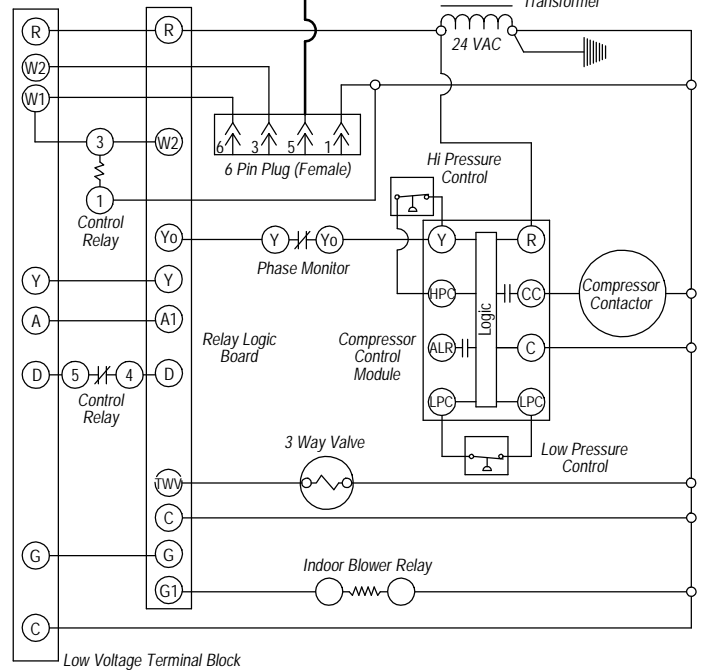

For Low and Med. speeds connect Orange to Black, Red (Low) or Blue (Med) to Term. 4 of I. B. Relay. For High speed tape Orange, Red, and Blue leads separately. Connect Black to Term. 4 of I. B. Relay.

<p>A</p> <p>Wires Connect if Option Not Used</p>	<p>99 Wire Identification numbers for Bard use only.</p>		
	Factory	Field	Optional
High Voltage			
Low Voltage			

WARNING
USE COPPER CONDUCTORS ONLY SUITABLE FOR AT LEAST 75° C.