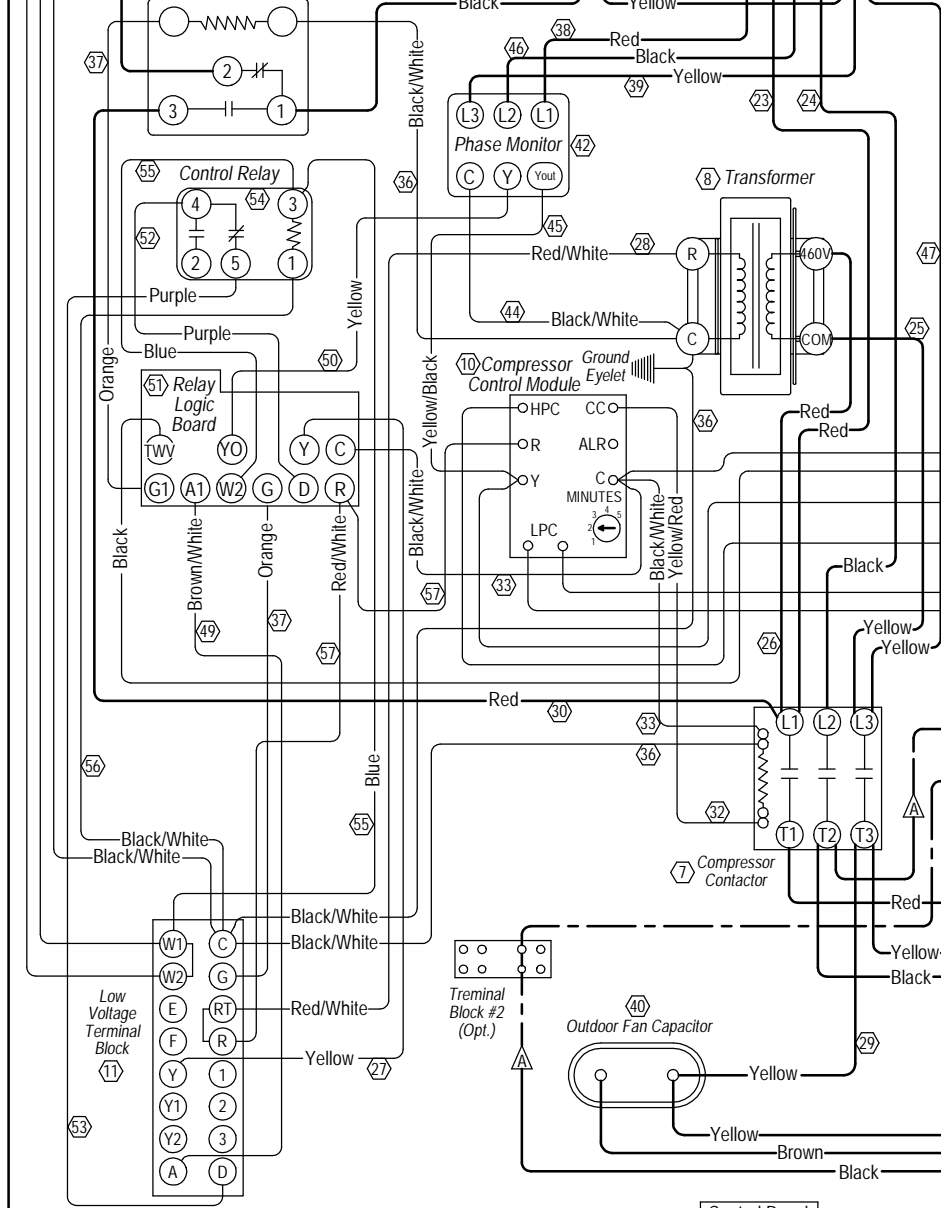

For Low and Med. speeds connect Orange to Black, Red (Low) or Blue (Med) to Term. 4 of I. B. Relay. For High speed tape Orange, Red, and Blue leads separately. Connect Black to Term. 4 of I. B. Relay.

<p>A</p> <p>Wires Connect if Option Not Used</p>	<p>99 Wire Identification numbers for Bard use only.</p>		
	Factory	Field	Optional
High Voltage			
Low Voltage			

WARNING
USE COPPER CONDUCTORS ONLY SUITABLE FOR AT LEAST 75° C.

DANGER
ELECTRICAL SHOCK HAZARD DISCONNECT POWER BEFORE SERVICING.