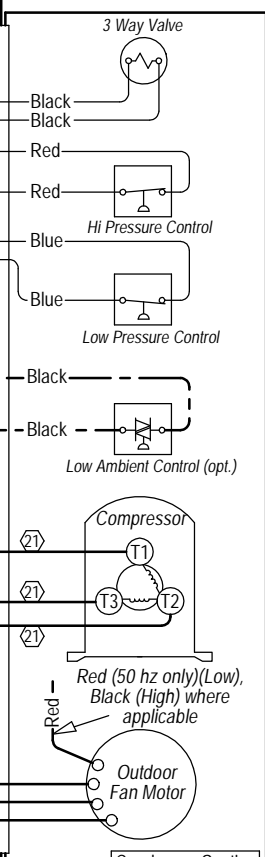

For Low and Med. speeds connect Orange to Black, Red (Low) or Blue (Med) to Term. 4 of I. B. Relay. For High speed tape Orange, Red, and Blue leads separately. Connect Black to Term. 4 of I. B. Relay.

<p>A</p> <p>Wires Connect if Option Not Used</p>	<p>99 Wire Identification numbers for Bard use only.</p>		
	Factory	Field	Optional
High Voltage			
Low Voltage			

WARNING
USE COPPER CONDUCTORS ONLY SUITABLE FOR AT LEAST 75° C.

DANGER
ELECTRICAL SHOCK HAZARD DISCONNECT POWER BEFORE SERVICING.