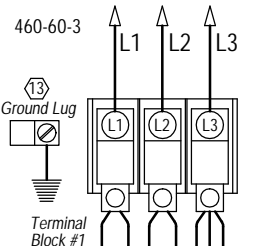

For Low and Med. speeds connect Orange to Black, Red (Low) or Blue (Med) to Term. 4 of I. B. Relay. For High speed tape Orange, Red, and Blue leads separately. Connect Black to Term. 4 of I. B. Relay.

<p>A</p> <p>Wires Connect if Option Not Used</p>	<p>99 Wire Identification numbers for Bard use only.</p>		
	Factory	Field	Optional
High Voltage			
Low Voltage			

WARNING
USE COPPER CONDUCTORS ONLY SUITABLE FOR AT LEAST 75° C.