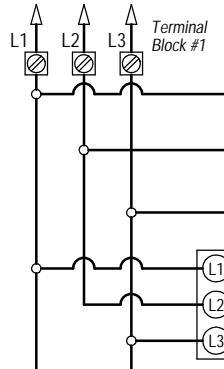

For Low and Med. speeds connect Orange to Black, Red (Low) or Blue (Med) to Term. 4 of I. B. Relay. For High speed tape Orange, Red, and Blue leads separately. Connect Black to Term. 4 of I. B. Relay.

<p>A</p> <p>Wires Connect if Option Not Used</p>	<p>99 Wire Identification numbers for Bard use only.</p>		
	Factory	Field	Optional
High Voltage			
Low Voltage			

WARNING
USE COPPER CONDUCTORS ONLY SUITABLE FOR AT LEAST 75° C.