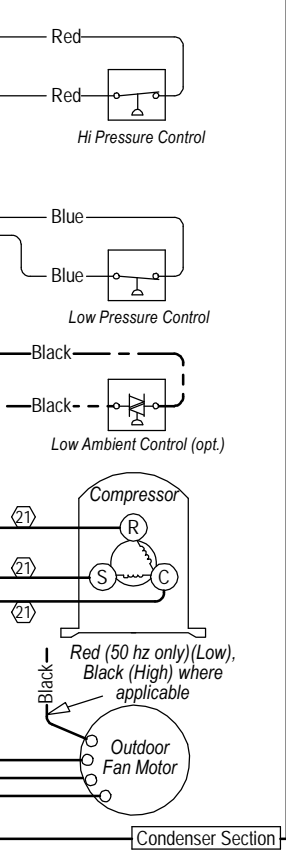

415/380-50-3

Wires Connect if Option Not Used	99 Wire Identification numbers for Bard use only.		
	Factory	Field	Optional
	High Voltage		
Low Voltage			

WARNING
USE COPPER CONDUCTORS
ONLY SUITABLE FOR AT LEAST
75° C.