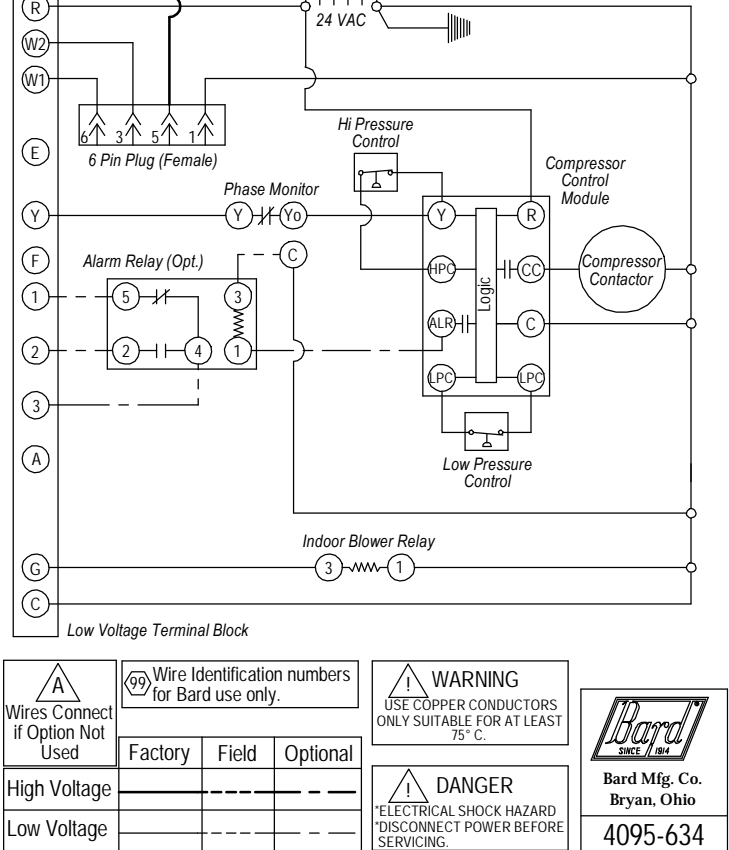

415/380-50-3

Wires Connect if Option Not Used	99 Wire Identification numbers for Bard use only.		
	Factory	Field	Optional
	High Voltage		
Low Voltage			

WARNING
USE COPPER CONDUCTORS
ONLY SUITABLE FOR AT LEAST
75° C.

DANGER
ELECTRICAL SHOCK HAZARD
DISCONNECT POWER BEFORE
SERVICING.

Bard
SINCE 1914

Bard Mfg. Co.
Bryan, Ohio
4095-634