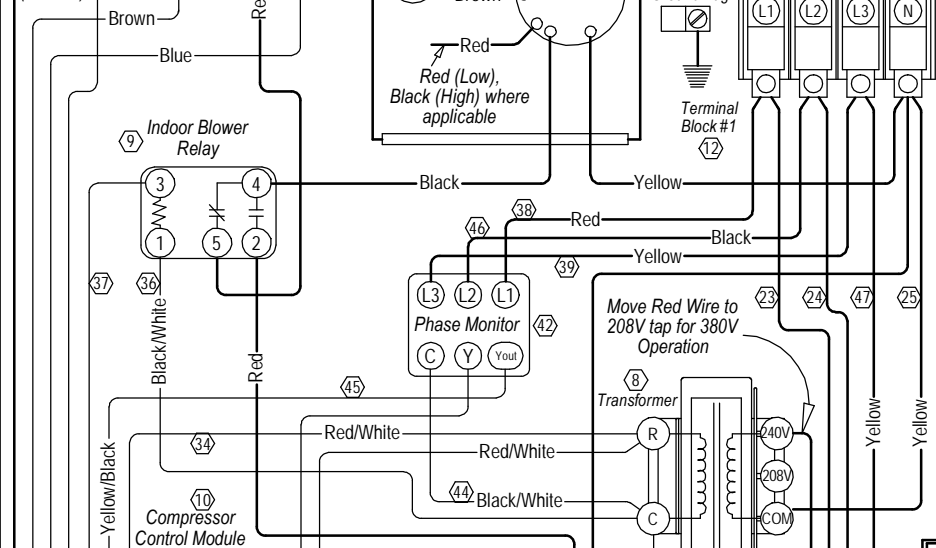

415/380-50-3

Wires Connect if Option Not Used	99 Wire Identification numbers for Bard use only.		
	Factory	Field	Optional
	High Voltage		
Low Voltage			

WARNING
USE COPPER CONDUCTORS
ONLY SUITABLE FOR AT LEAST
75° C.