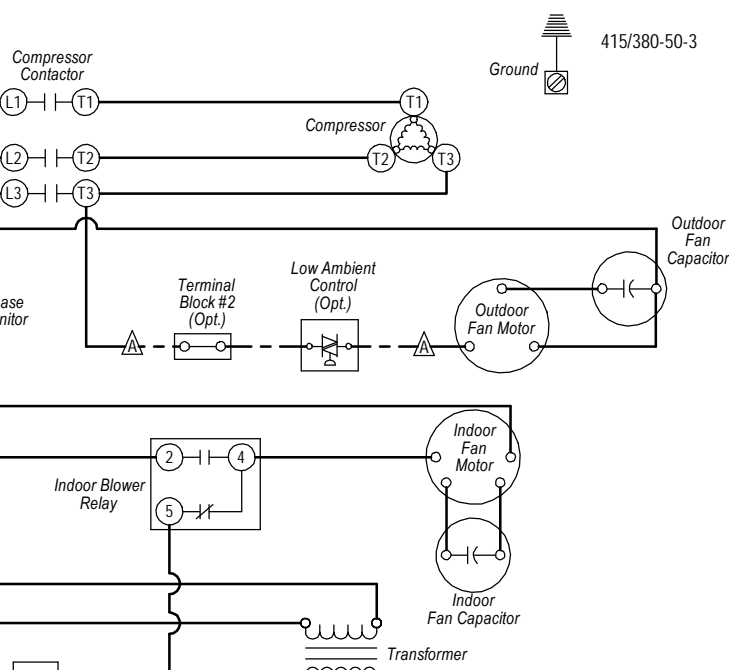

415/380-50-3

Wires Connect if Option Not Used	99 Wire Identification numbers for Bard use only.		
	Factory	Field	Optional
	High Voltage		
Low Voltage			

WARNING
USE COPPER CONDUCTORS
ONLY SUITABLE FOR AT LEAST
75° C.

DANGER
ELECTRICAL SHOCK HAZARD
DISCONNECT POWER BEFORE
SERVICING.

Bard
SINCE 1914

Bard Mfg. Co.
Bryan, Ohio
4095-634