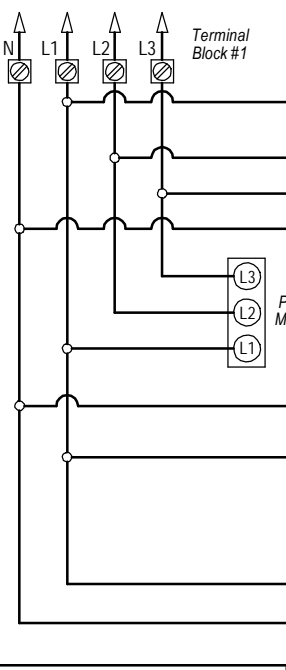

415/380-50-3

Wires Connect if Option Not Used	99 Wire Identification numbers for Bard use only.		
	Factory	Field	Optional
	High Voltage		
Low Voltage			

WARNING
USE COPPER CONDUCTORS
ONLY SUITABLE FOR AT LEAST
75° C.