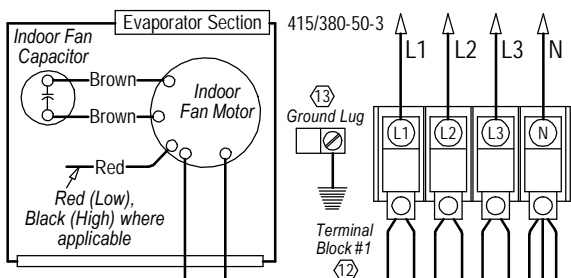

415/380-50-3

Wires Connect if Option Not Used	99 Wire Identification numbers for Bard use only.		
	Factory	Field	Optional
	High Voltage		
Low Voltage			

WARNING
USE COPPER CONDUCTORS
ONLY SUITABLE FOR AT LEAST
75° C.