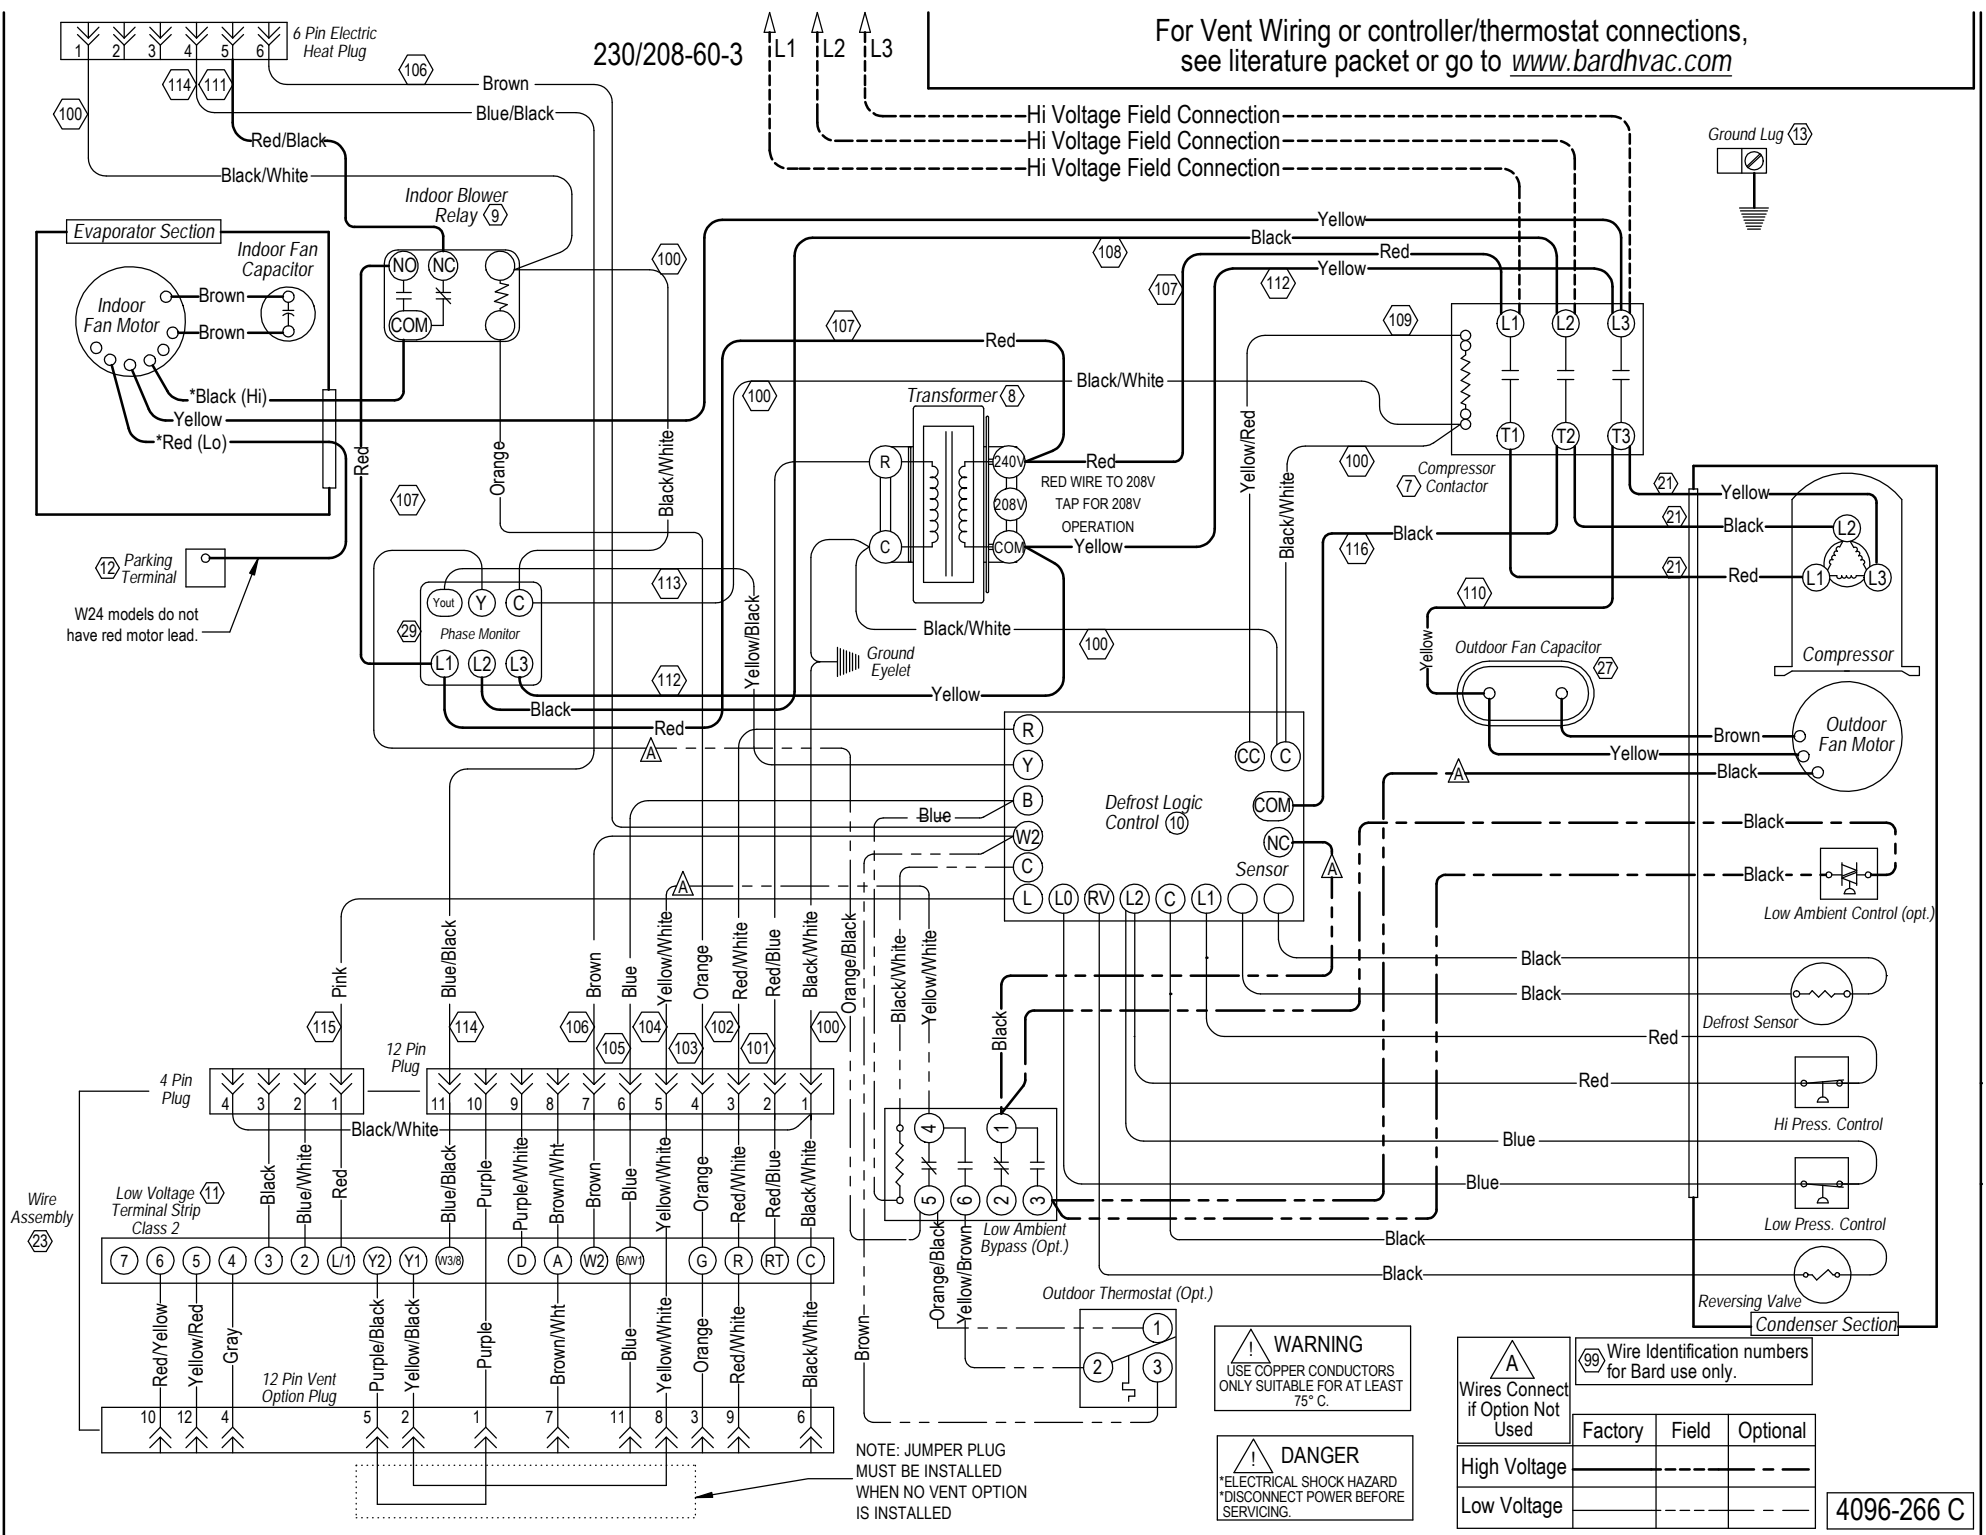

For Vent Wiring or controller/thermostat connections, see literature packet or go to [www.bardhvac.com](http://www.bardhvac.com)

99 Wire Identification numbers for Bard use only.

	Factory	Field	Optional
Wires Connect if Option Not Used			
High Voltage			
Low Voltage			

4096-266 C