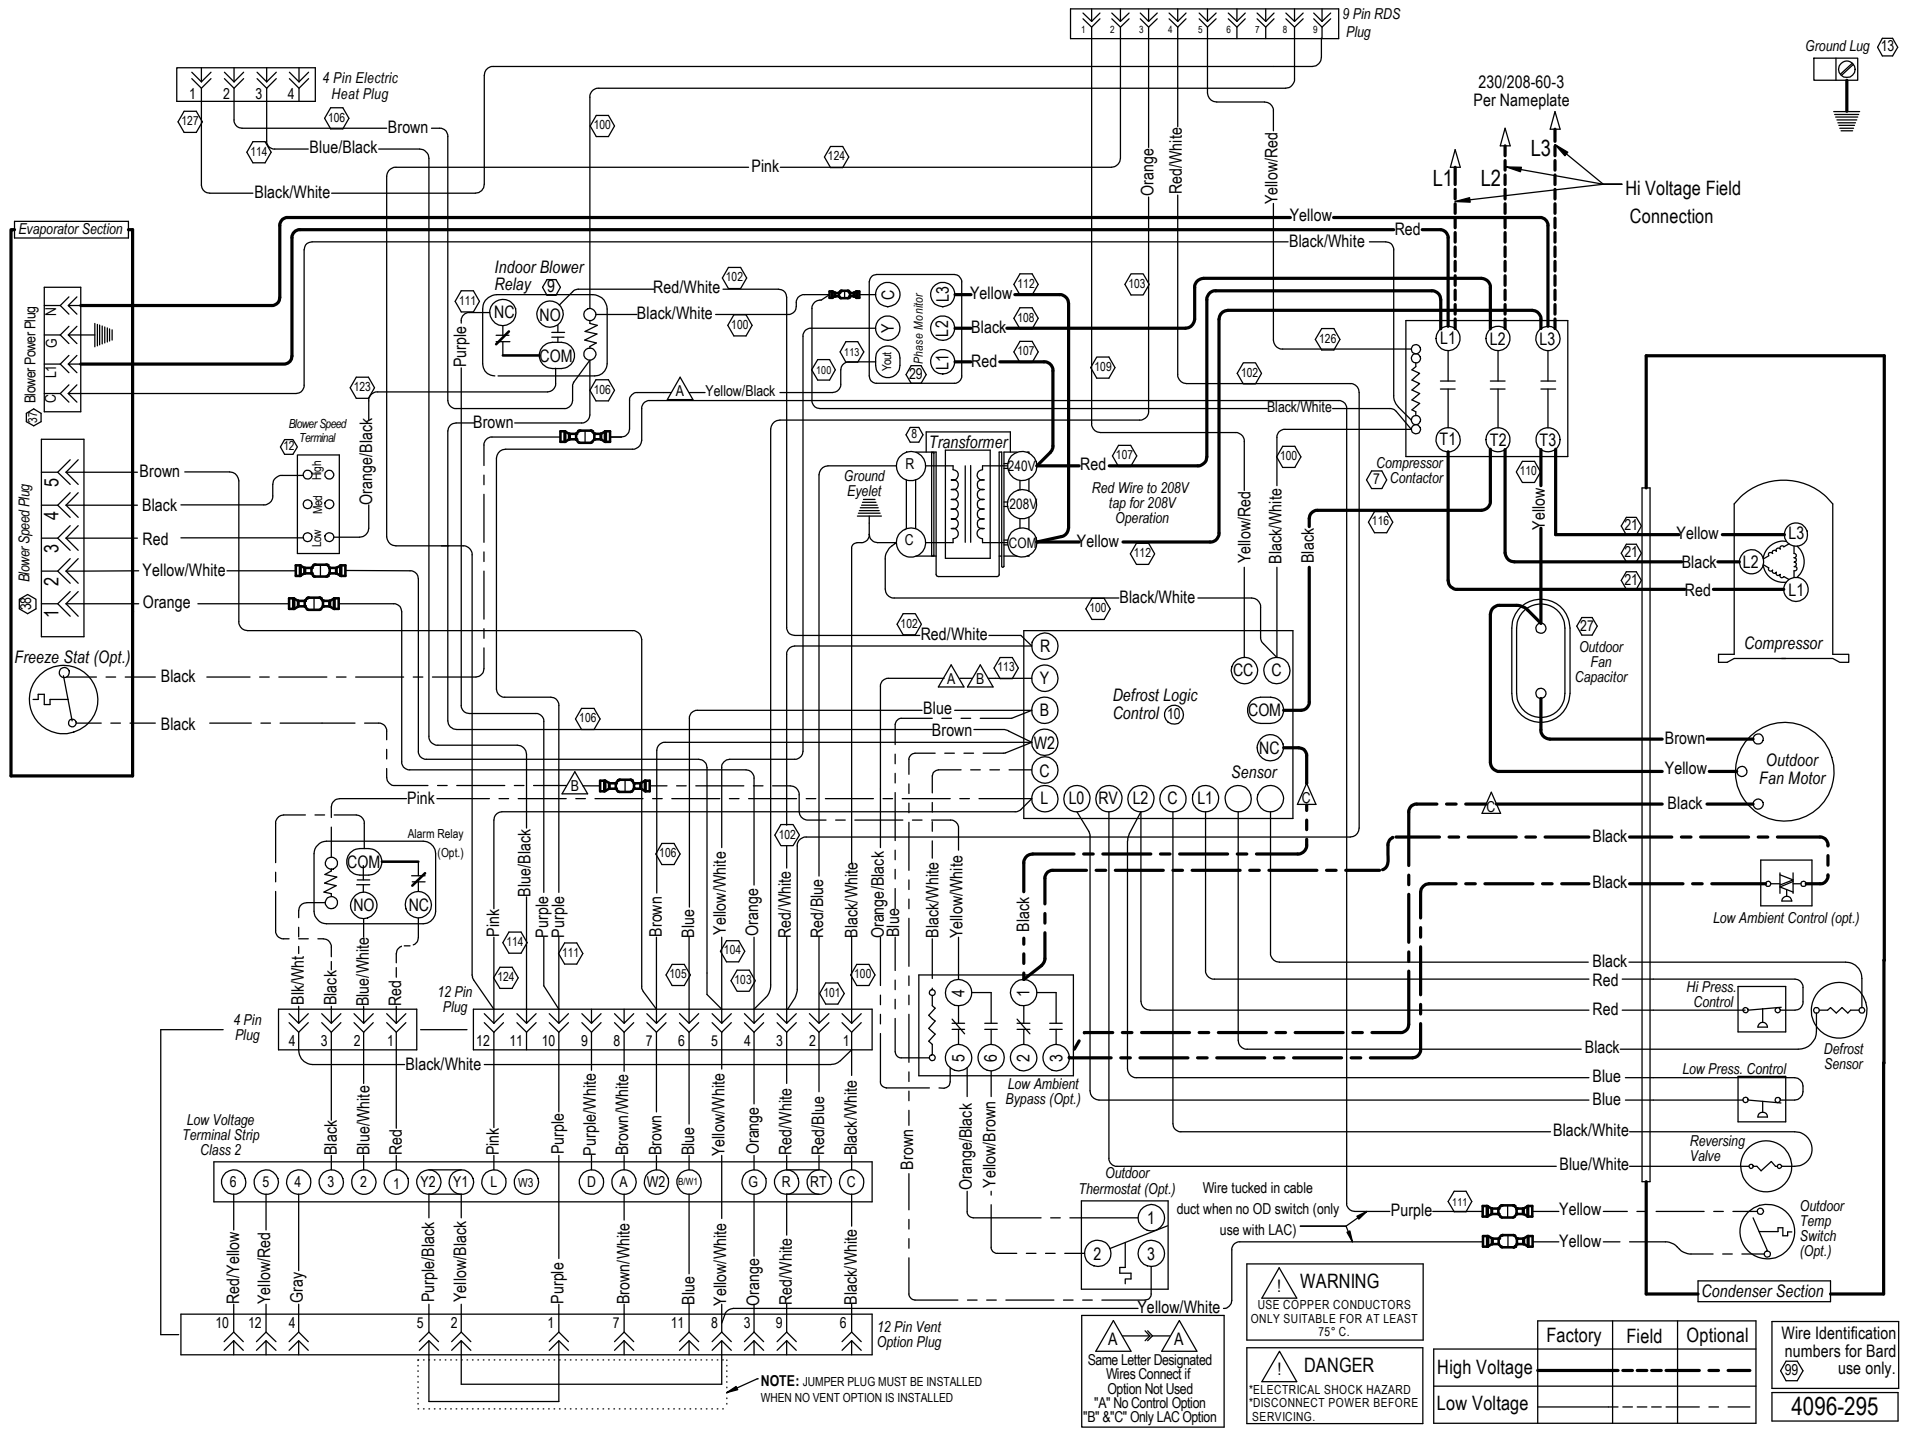

For Vent Wiring or controller/thermostat connections, see literature packet or go to www.bardhvac.com

	Factory	Field	Optional
High Voltage			
Low Voltage			

Wire Identification numbers for Bard use only.
4096-295