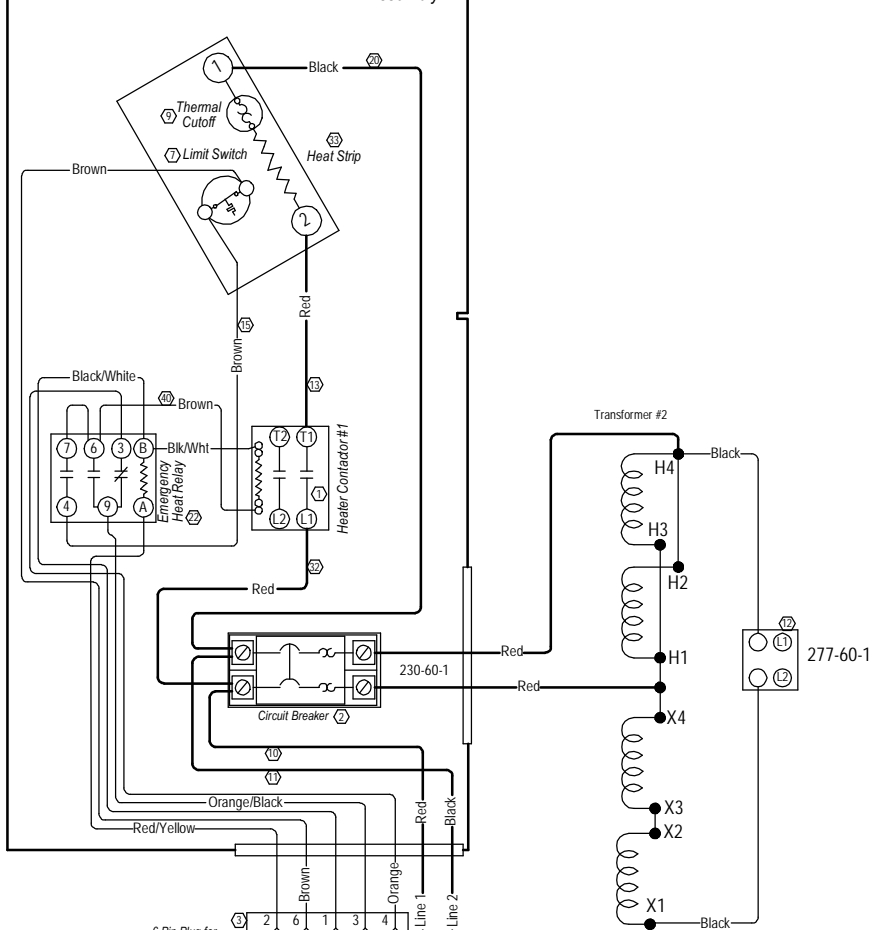

Standard Diagram **Heater Package Assembly**

WARNING
USE COPPER CONDUCTORS
ONLY SUITABLE FOR AT LEAST
75° C.

DANGER
ELECTRICAL SHOCK HAZARD
DISCONNECT POWER BEFORE
SERVICING.

Wires Connect if Option Not Used	Factory	Field	Optional
	High Voltage		
Low Voltage			

WARNING
Jumper Installed if no heater package used.

WARNING
USE COPPER CONDUCTORS
ONLY SUITABLE FOR AT LEAST
75° C.

DANGER
ELECTRICAL SHOCK HAZARD
DISCONNECT POWER BEFORE
SERVICING.

Bard
Bard Mfg Co.
Bryan, Ohio
4096-811