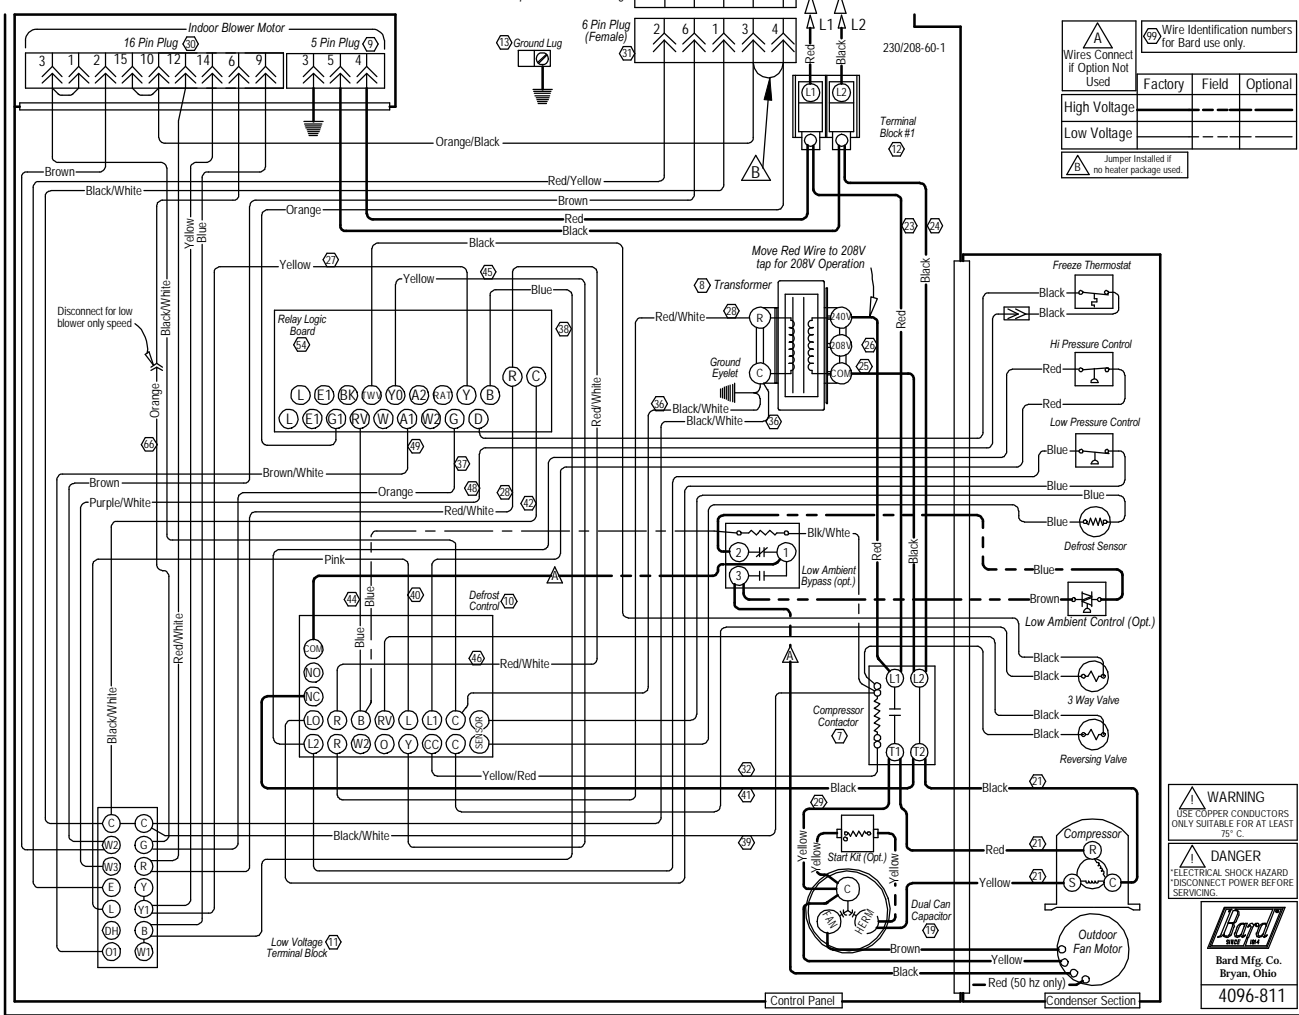

Standard Diagram **Heater Package Assembly**

WARNING
USE COPPER CONDUCTORS
ONLY SUITABLE FOR AT LEAST
75° C.

DANGER
ELECTRICAL SHOCK HAZARD
DISCONNECT POWER BEFORE
SERVICING.

Wires Connect if Option Not Used	Factory	Field	Optional
	High Voltage		
Low Voltage			

WARNING
Jumper Installed if no heater package used.

WARNING
USE COPPER CONDUCTORS
ONLY SUITABLE FOR AT LEAST
75° C.

DANGER
ELECTRICAL SHOCK HAZARD
DISCONNECT POWER BEFORE
SERVICING.

Bard
Bard Mfg Co.
Bryan, Ohio
4096-811