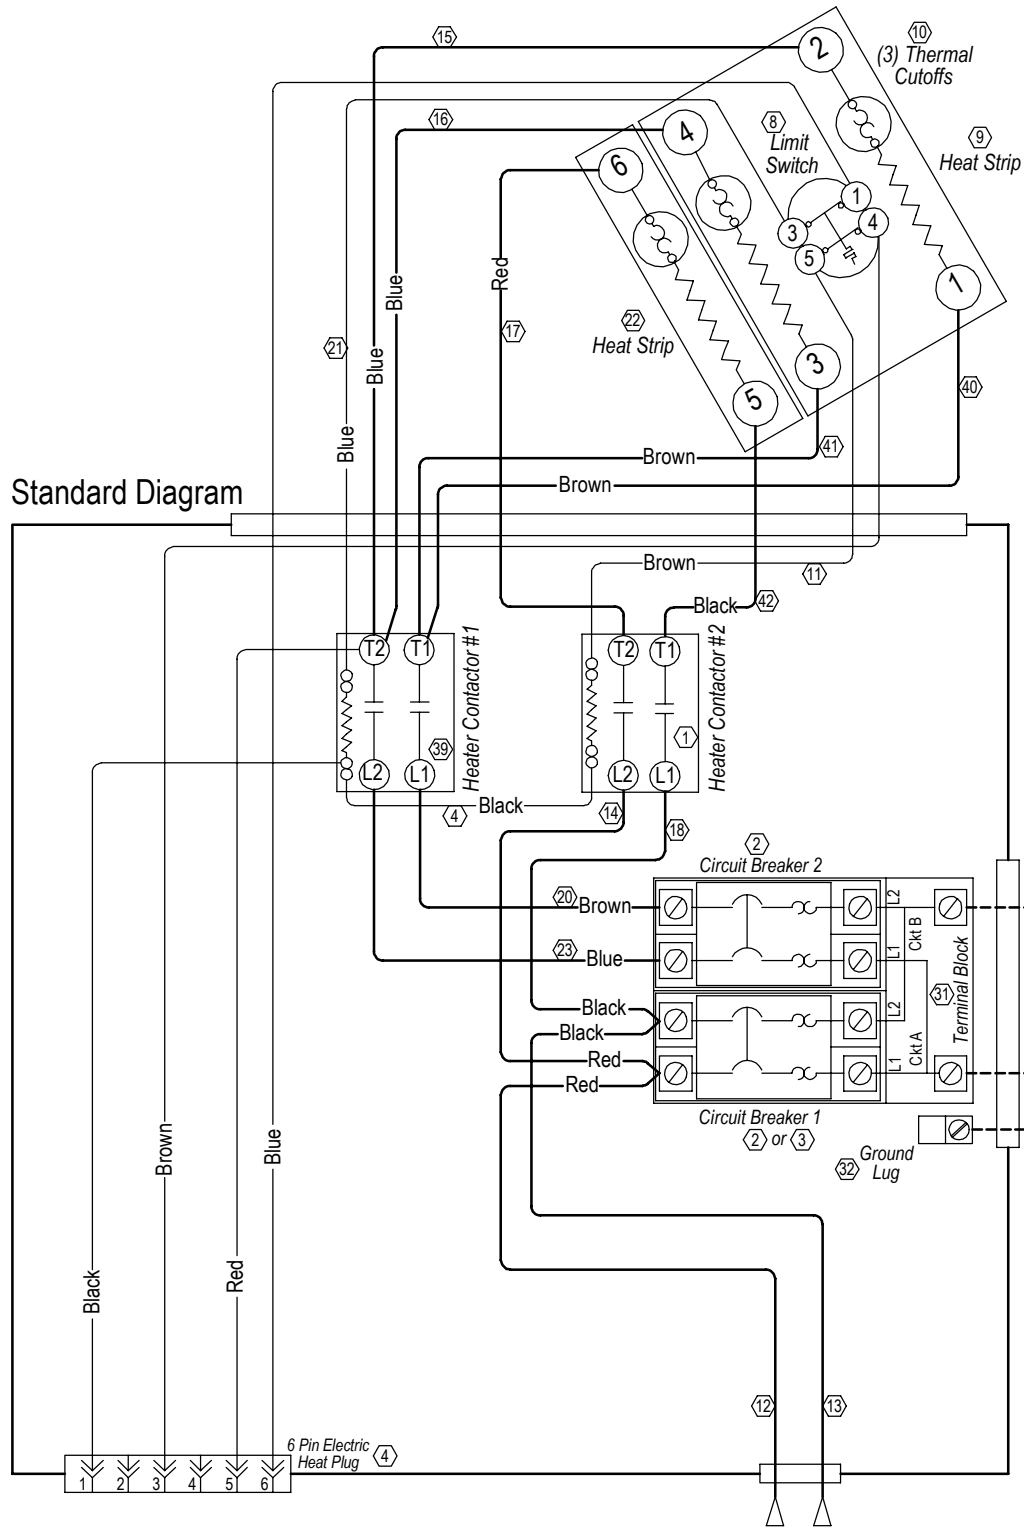

Standard Diagram

WARNING
 USE COPPER CONDUCTORS
 ONLY SUITABLE FOR AT LEAST
 75° C.

DANGER
 *ELECTRICAL SHOCK HAZARD
 *DISCONNECT POWER BEFORE
 SERVICING.

4097-1002 A
 Heater Package
 Assembly

Ladder Diagram