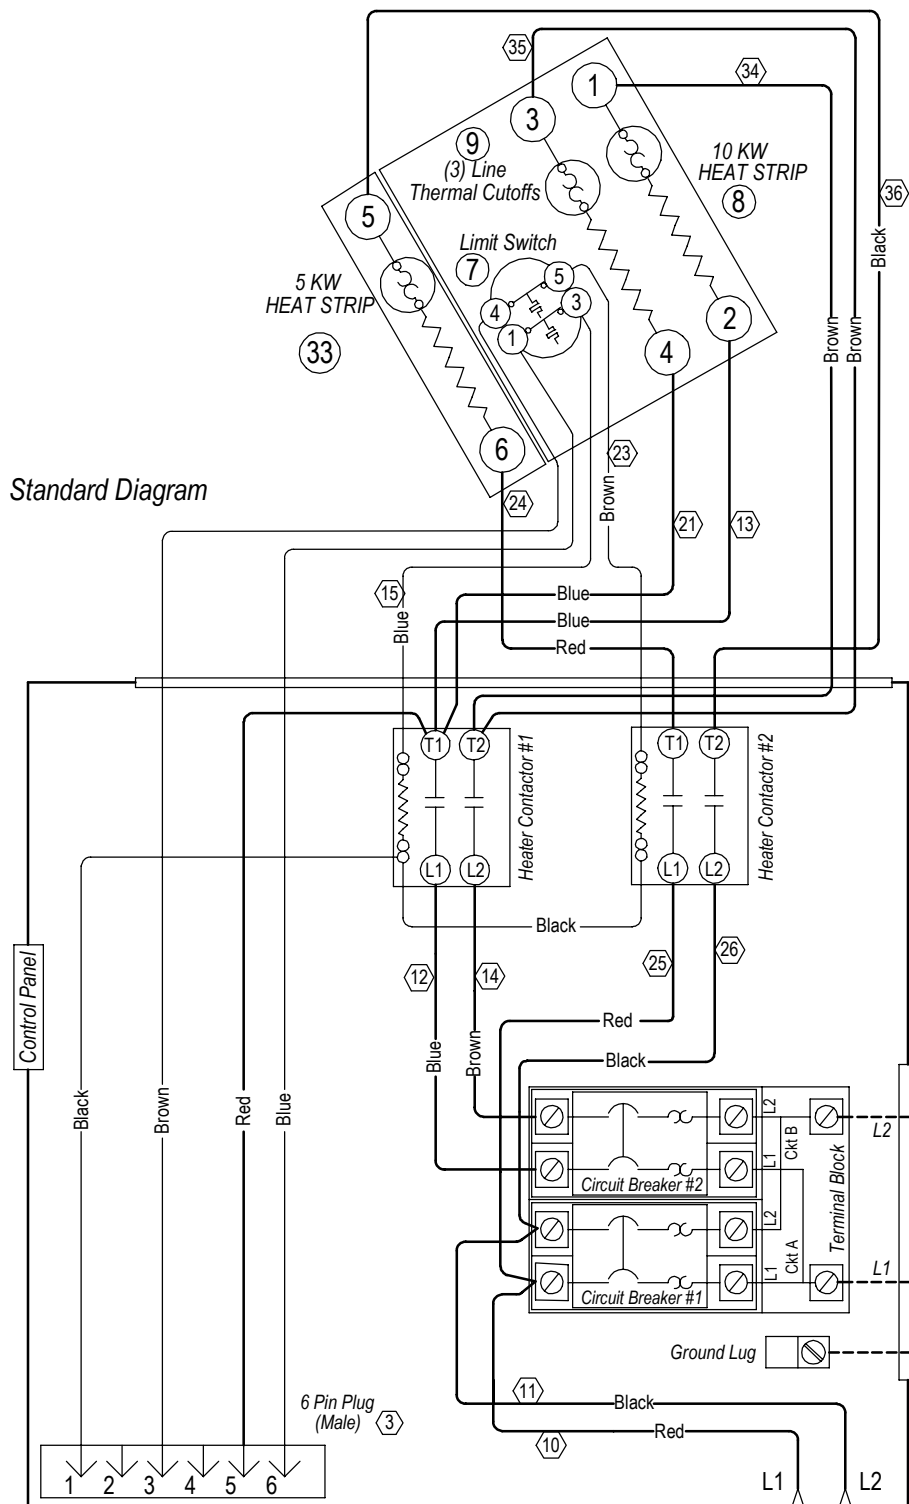

WARNING
USE COPPER CONDUCTORS
ONLY SUITABLE FOR AT LEAST
75° C.

DANGER
ELECTRICAL SHOCK HAZARD
DISCONNECT POWER BEFORE
SERVICING.

Standard Diagram

Ladder Diagram