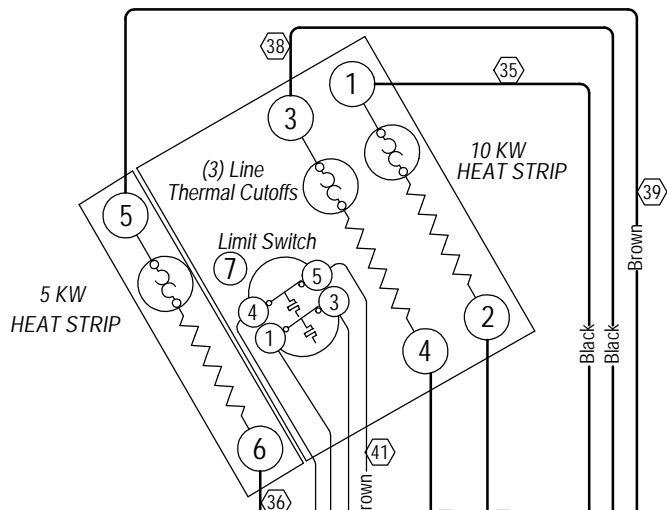

WARNING
USE COPPER CONDUCTORS
ONLY SUITABLE FOR AT LEAST
75° C.

DANGER
ELECTRICAL SHOCK HAZARD
DISCONNECT POWER BEFORE
SERVICING.

Standard Diagram

Ladder Diagram