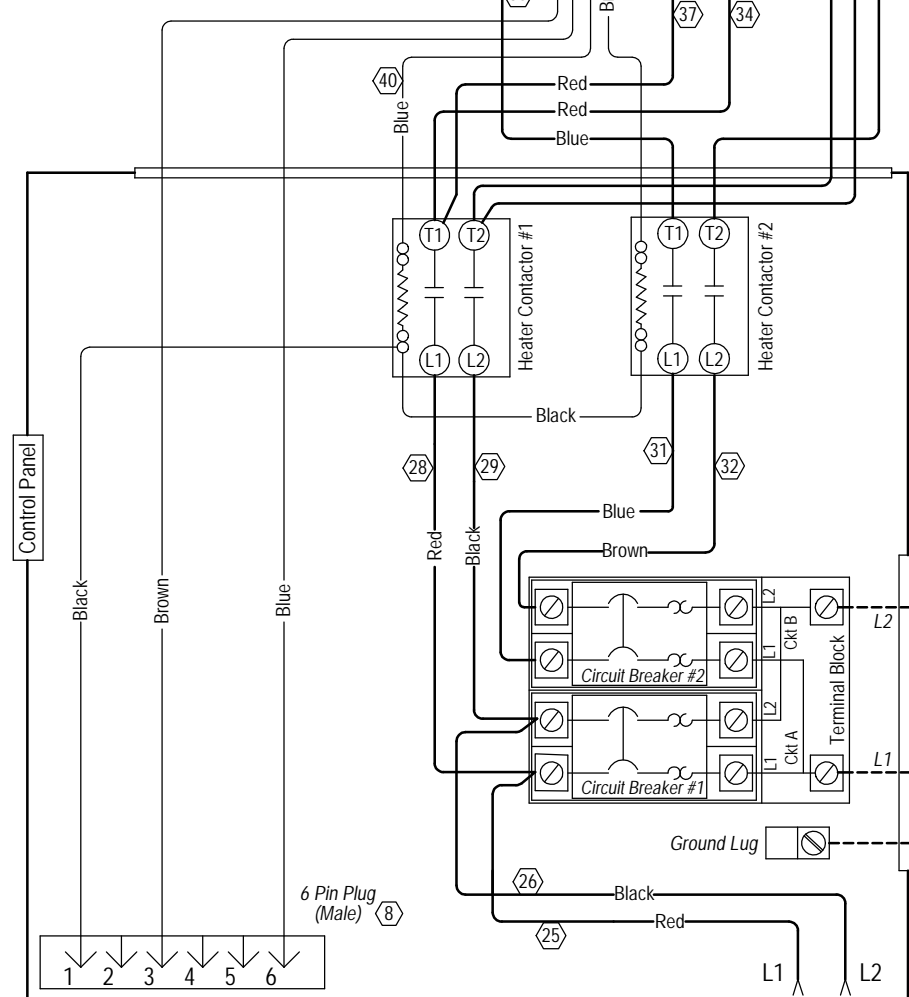

WARNING
USE COPPER CONDUCTORS
ONLY SUITABLE FOR AT LEAST
75° C.

DANGER
ELECTRICAL SHOCK HAZARD
DISCONNECT POWER BEFORE
SERVICING.

Standard Diagram

Ladder Diagram