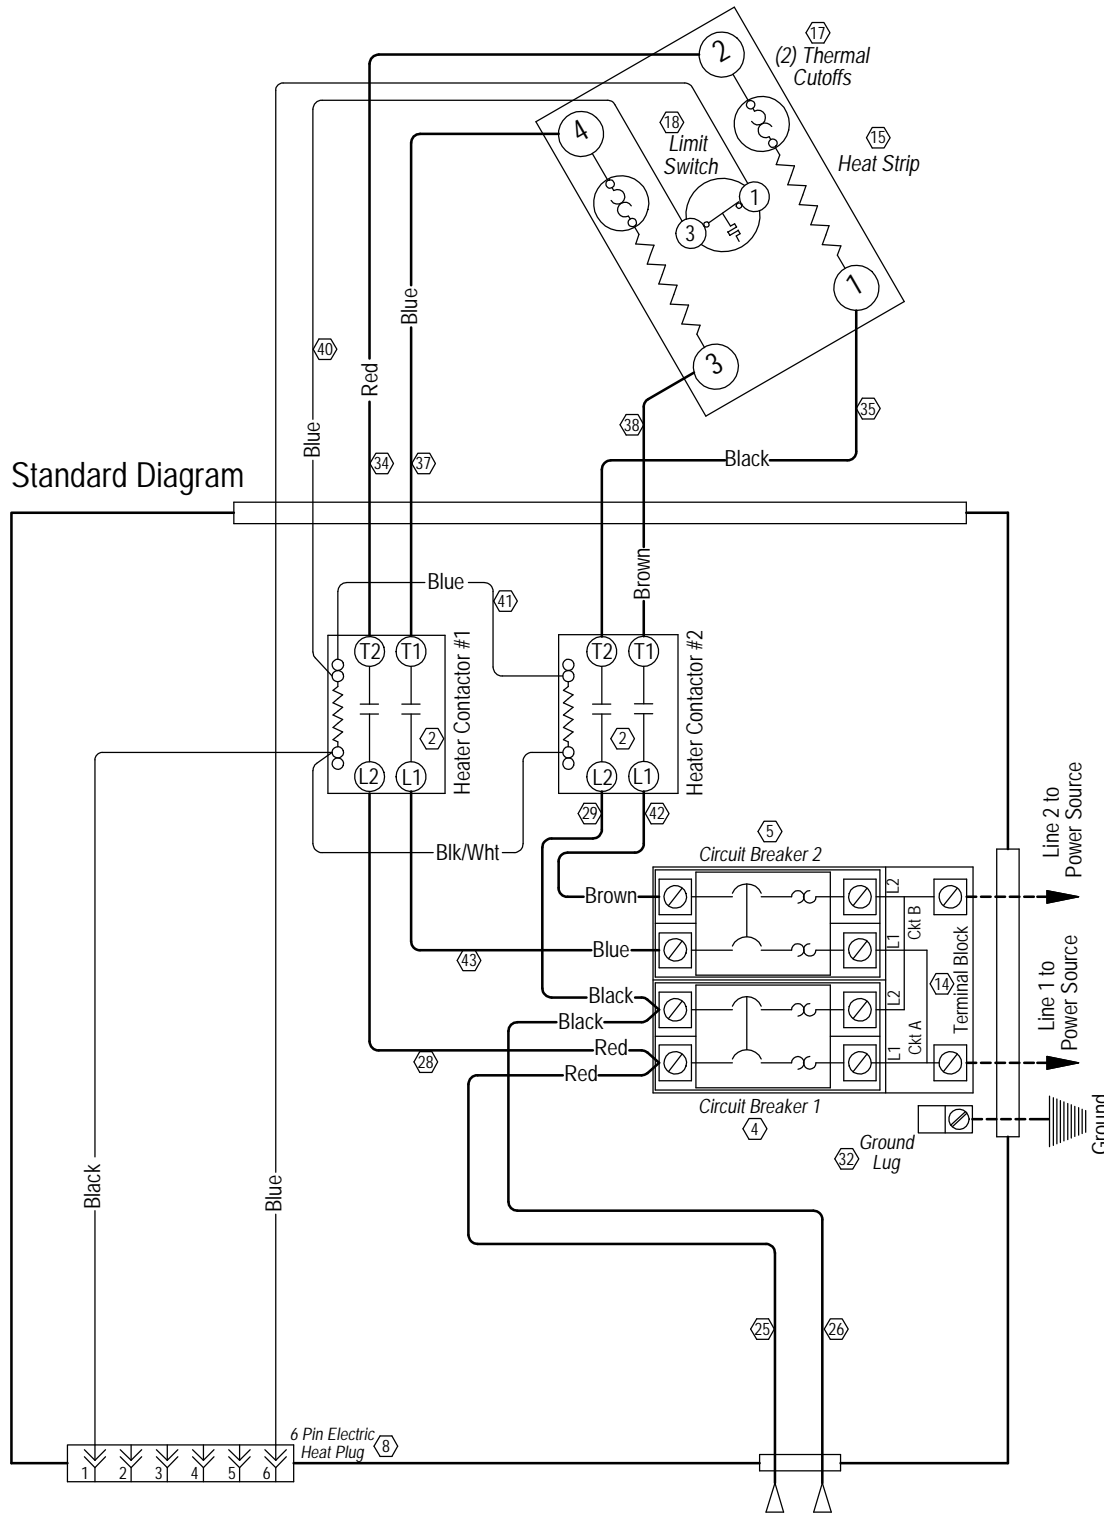

Standard Diagram

WARNING
 USE COPPER CONDUCTORS
 ONLY SUITABLE FOR AT LEAST
 75° C.

DANGER
 *ELECTRICAL SHOCK HAZARD
 *DISCONNECT POWER BEFORE
 SERVICING.

4097-1014 A

Heater Package
 Assembly

Ladder Diagram