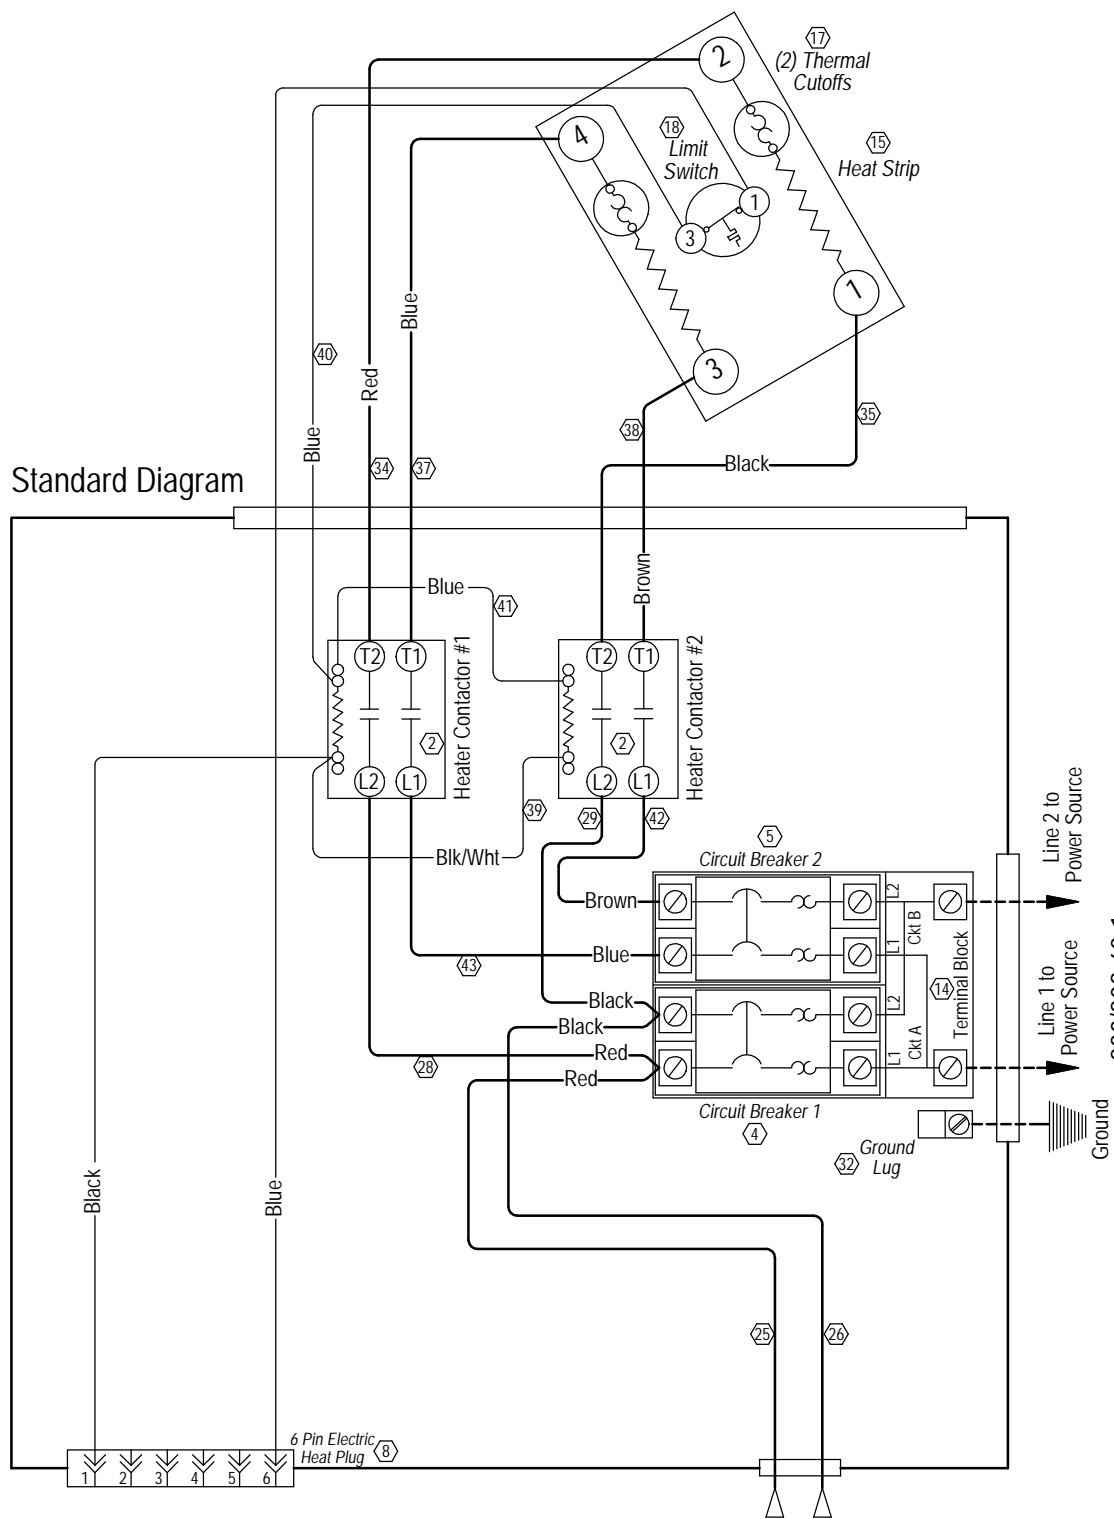

4097-1014 B

Heater Package Assembly

Standard Diagram

WARNING
USE COPPER CONDUCTORS
ONLY SUITABLE FOR AT LEAST
75° C.

DANGER
*ELECTRICAL SHOCK HAZARD
*DISCONNECT POWER BEFORE
SERVICING.

Ladder Diagram