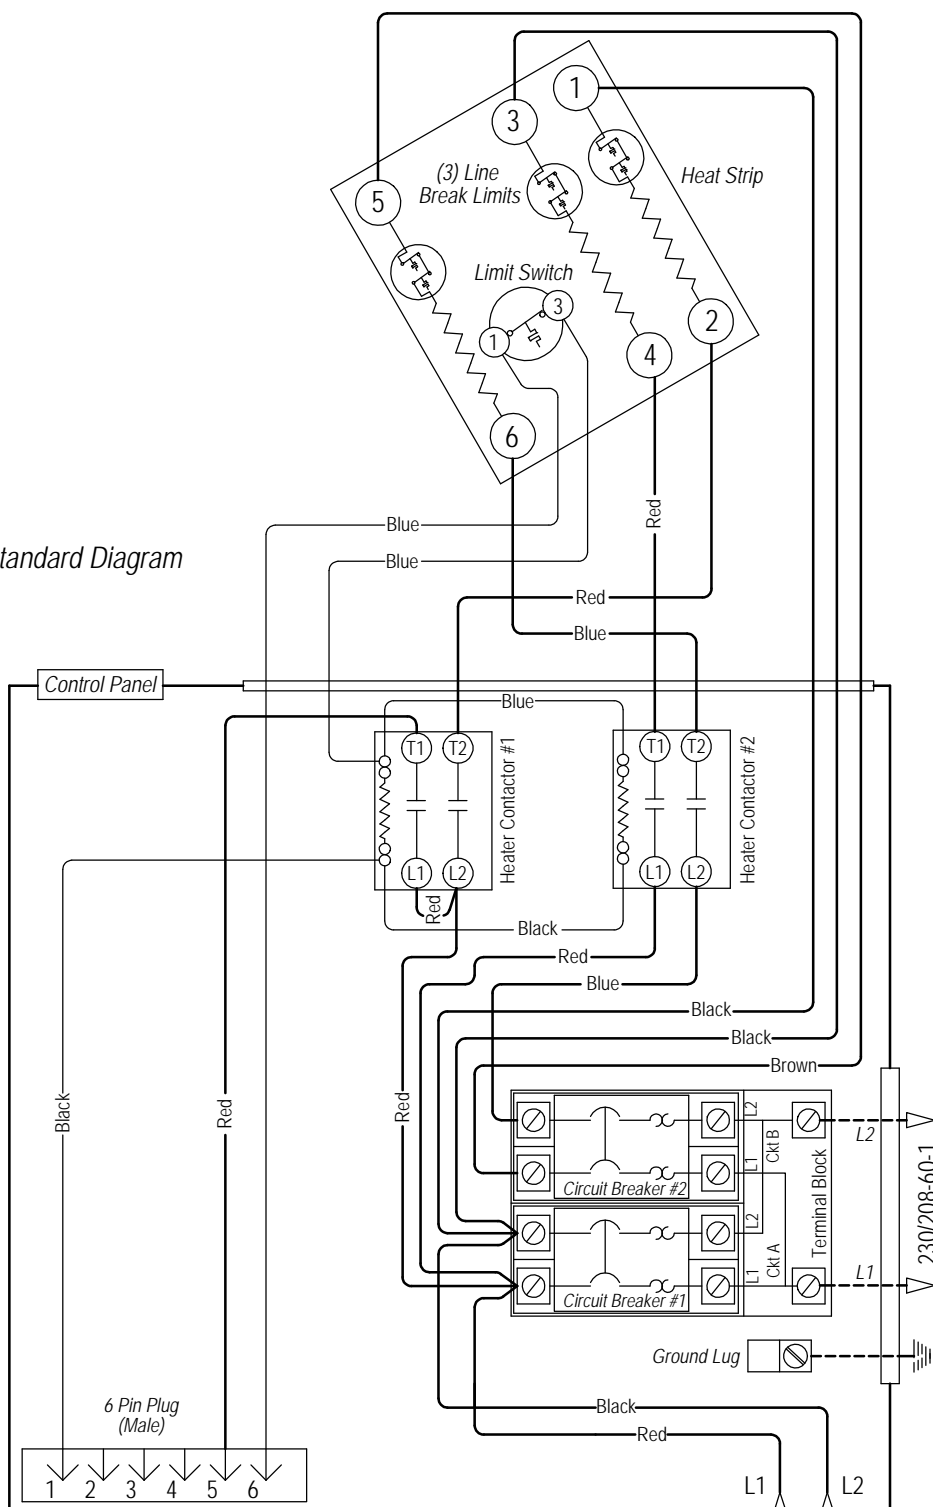

WARNING
USE COPPER CONDUCTORS
ONLY SUITABLE FOR AT LEAST
75° C.

DANGER
ELECTRICAL SHOCK HAZARD
DISCONNECT POWER BEFORE
SERVICING.

Standard Diagram

Ladder Diagram