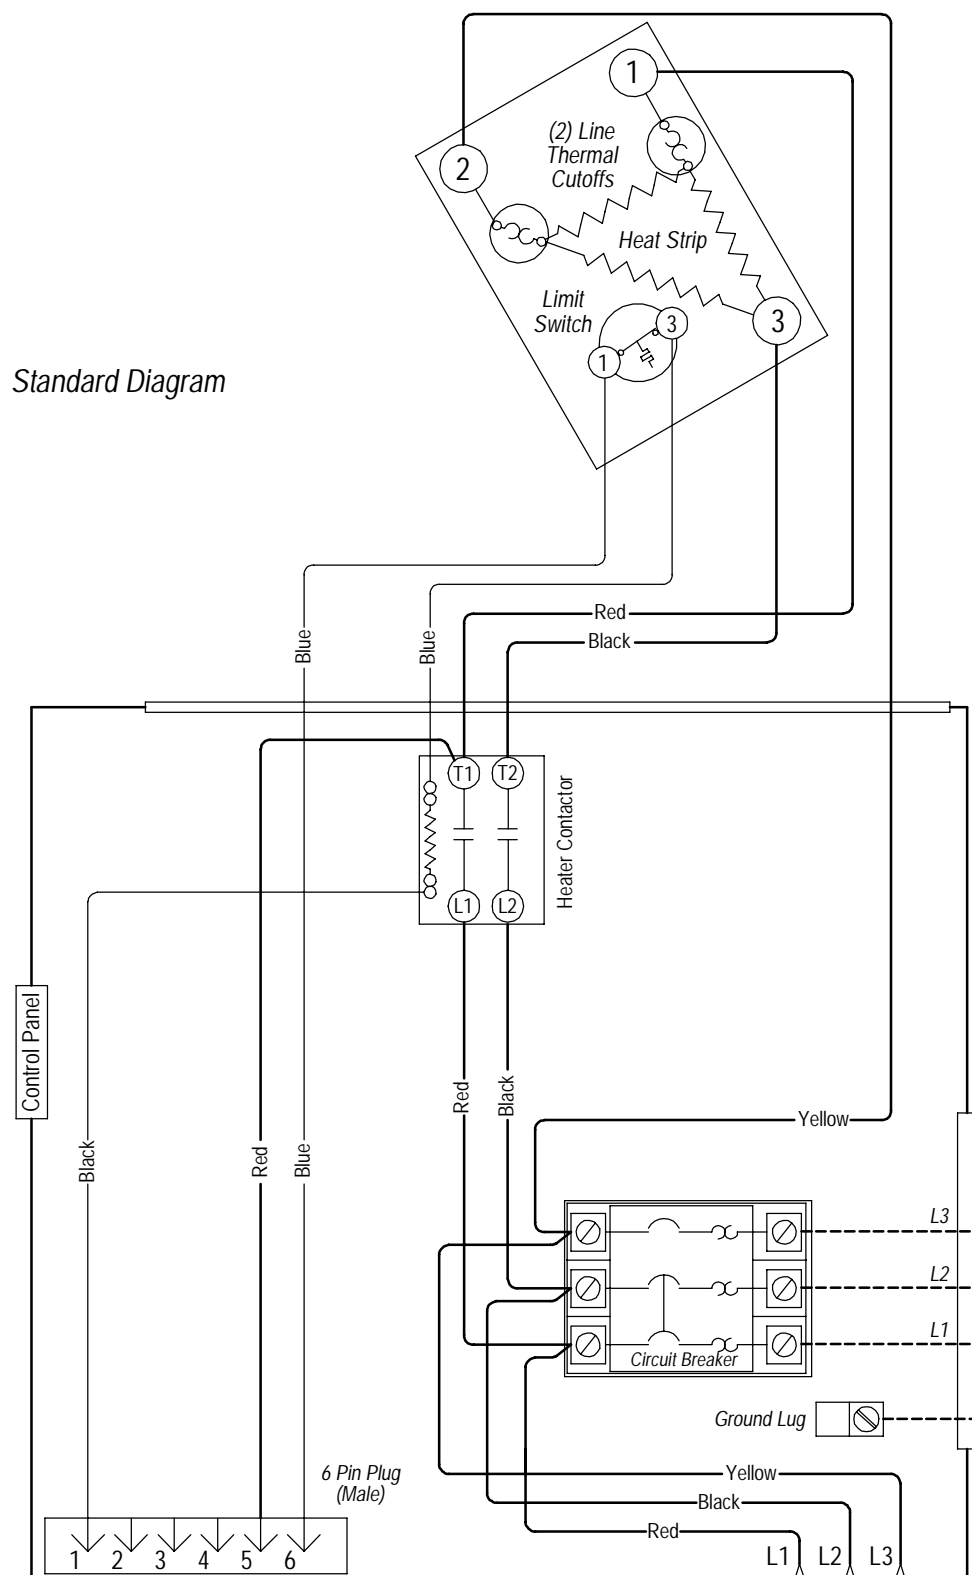

WARNING
USE COPPER CONDUCTORS
ONLY SUITABLE FOR AT LEAST
75° C.

DANGER
ELECTRICAL SHOCK HAZARD
DISCONNECT POWER BEFORE
SERVICING.

Standard Diagram

230/208-60-3
220/200-50-3
PER NAMEPLATE

Ladder Diagram