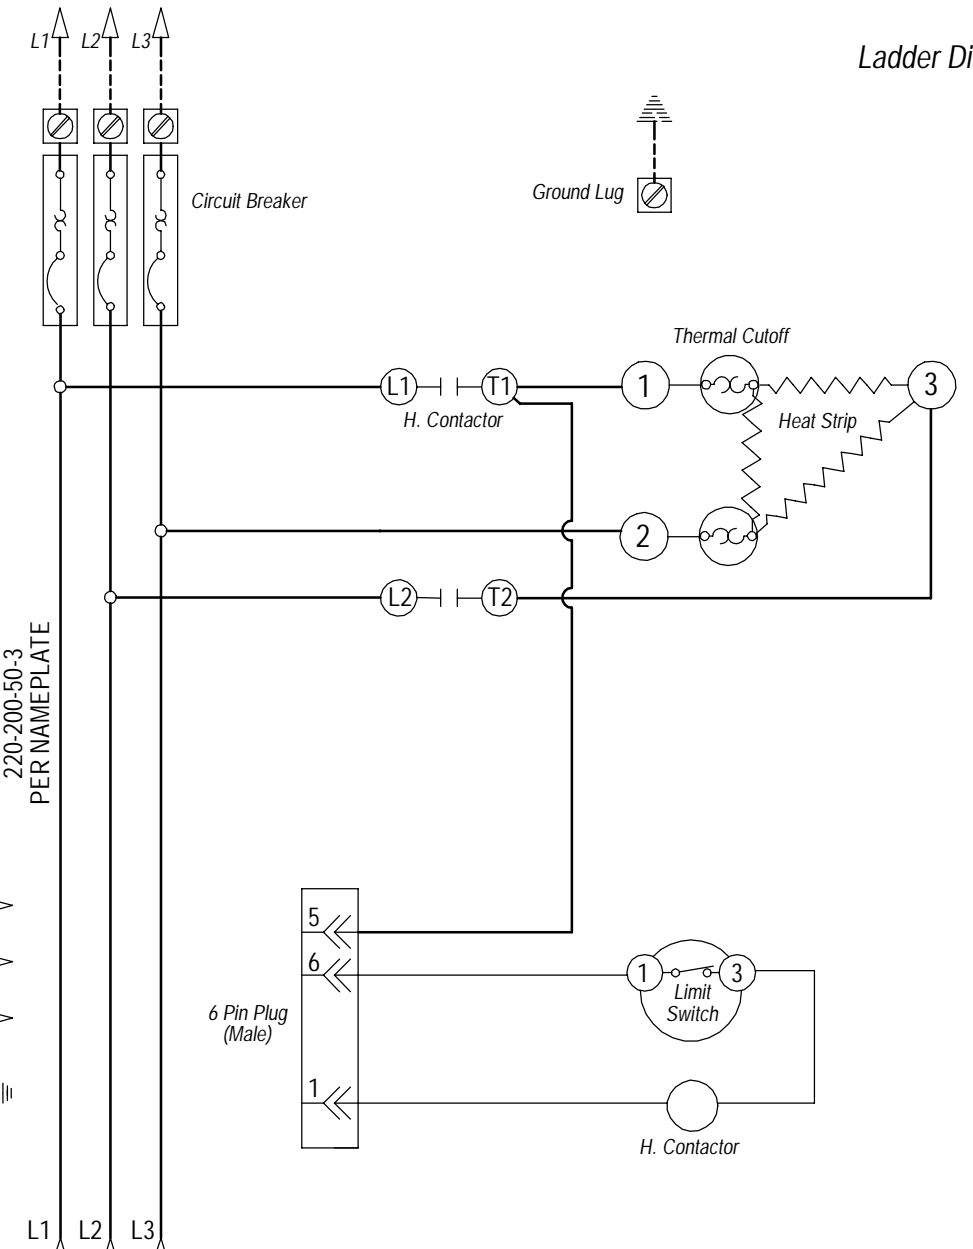

WARNING
USE COPPER CONDUCTORS
ONLY SUITABLE FOR AT LEAST
75° C.

DANGER
ELECTRICAL SHOCK HAZARD
DISCONNECT POWER BEFORE
SERVICING.

Standard Diagram

230/208-60-3
220/200-50-3
PER NAMEPLATE

Ladder Diagram