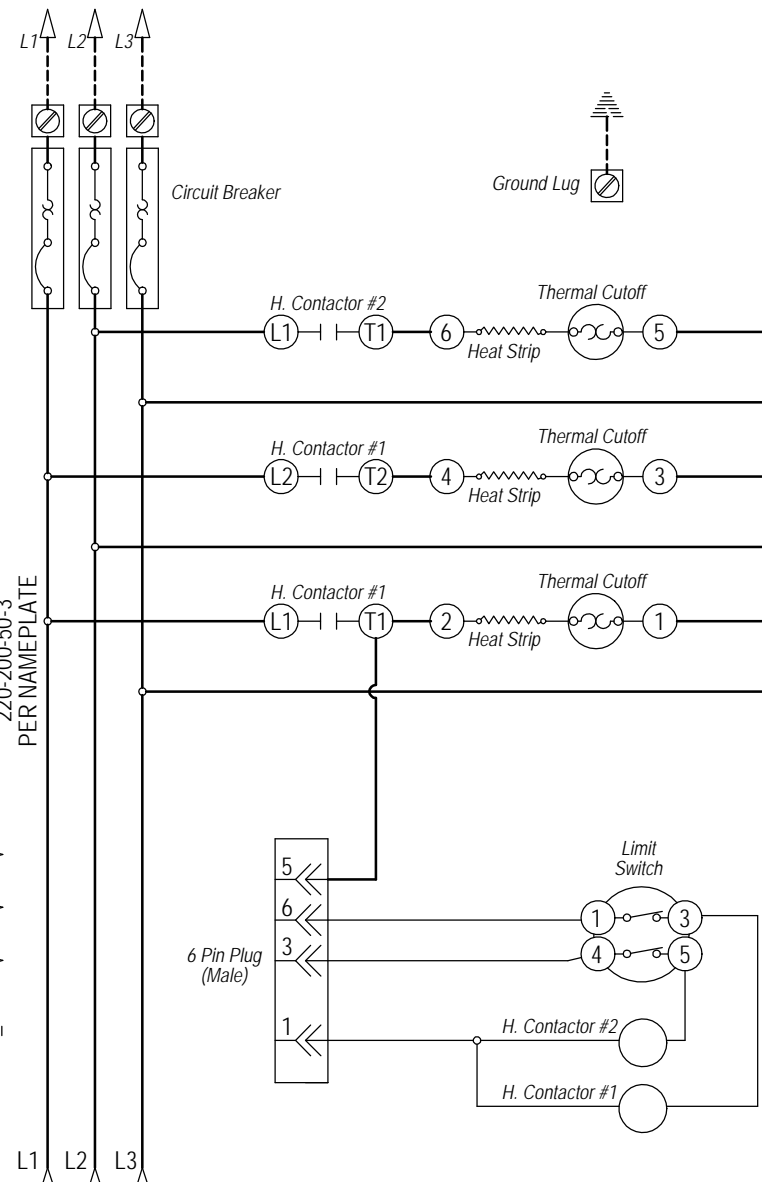

WARNING
USE COPPER CONDUCTORS
ONLY SUITABLE FOR AT LEAST
75° C.

DANGER
ELECTRICAL SHOCK HAZARD
DISCONNECT POWER BEFORE
SERVICING.

Standard Diagram

230/208-60-3
220/200-50-3
PER NAMEPLATE

Ladder Diagram