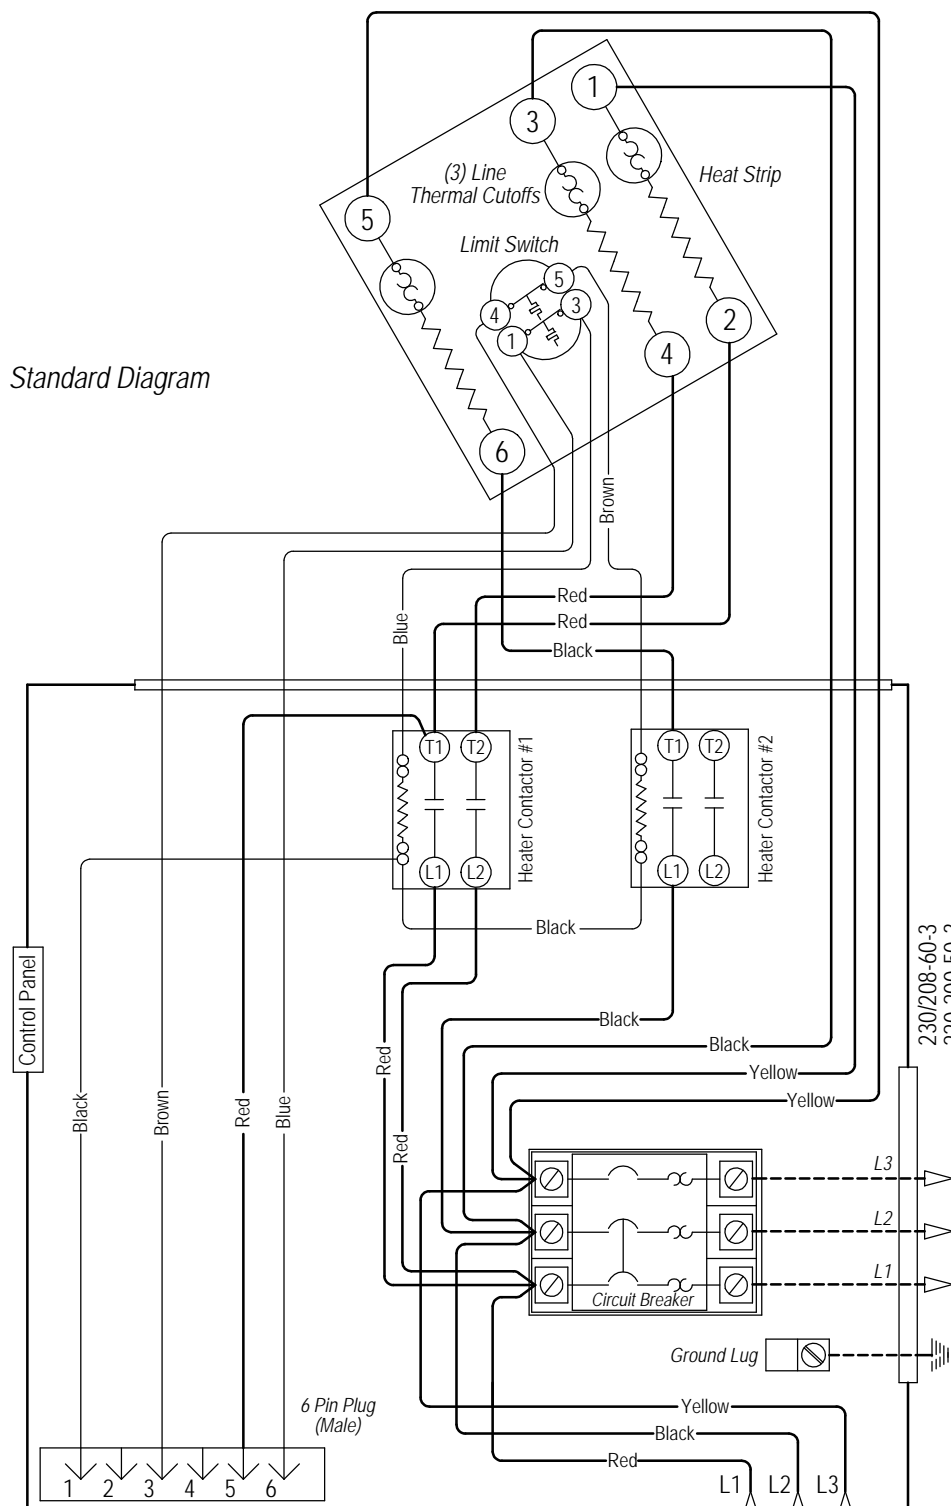

WARNING
USE COPPER CONDUCTORS
ONLY SUITABLE FOR AT LEAST
75° C.

DANGER
ELECTRICAL SHOCK HAZARD
DISCONNECT POWER BEFORE
SERVICING.

Standard Diagram

230/208-60-3
220/200-50-3
PER NAMEPLATE

Ladder Diagram