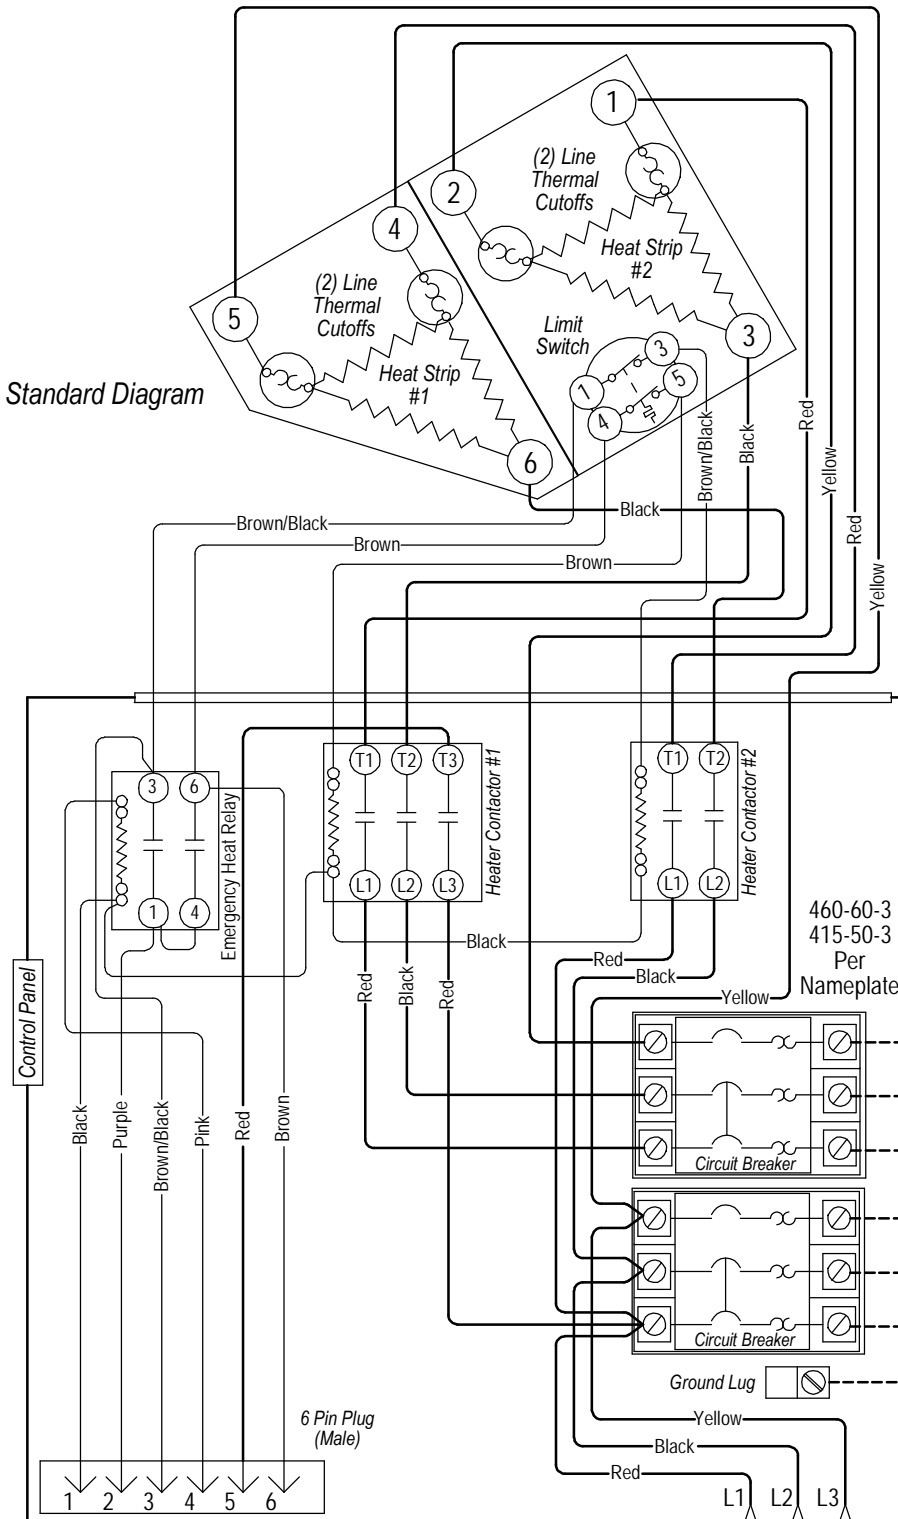

**WARNING**  
USE COPPER CONDUCTORS  
ONLY SUITABLE FOR AT LEAST  
75° C.

**DANGER**  
ELECTRICAL SHOCK HAZARD  
DISCONNECT POWER BEFORE  
SERVICING.

Standard Diagram

Ladder Diagram