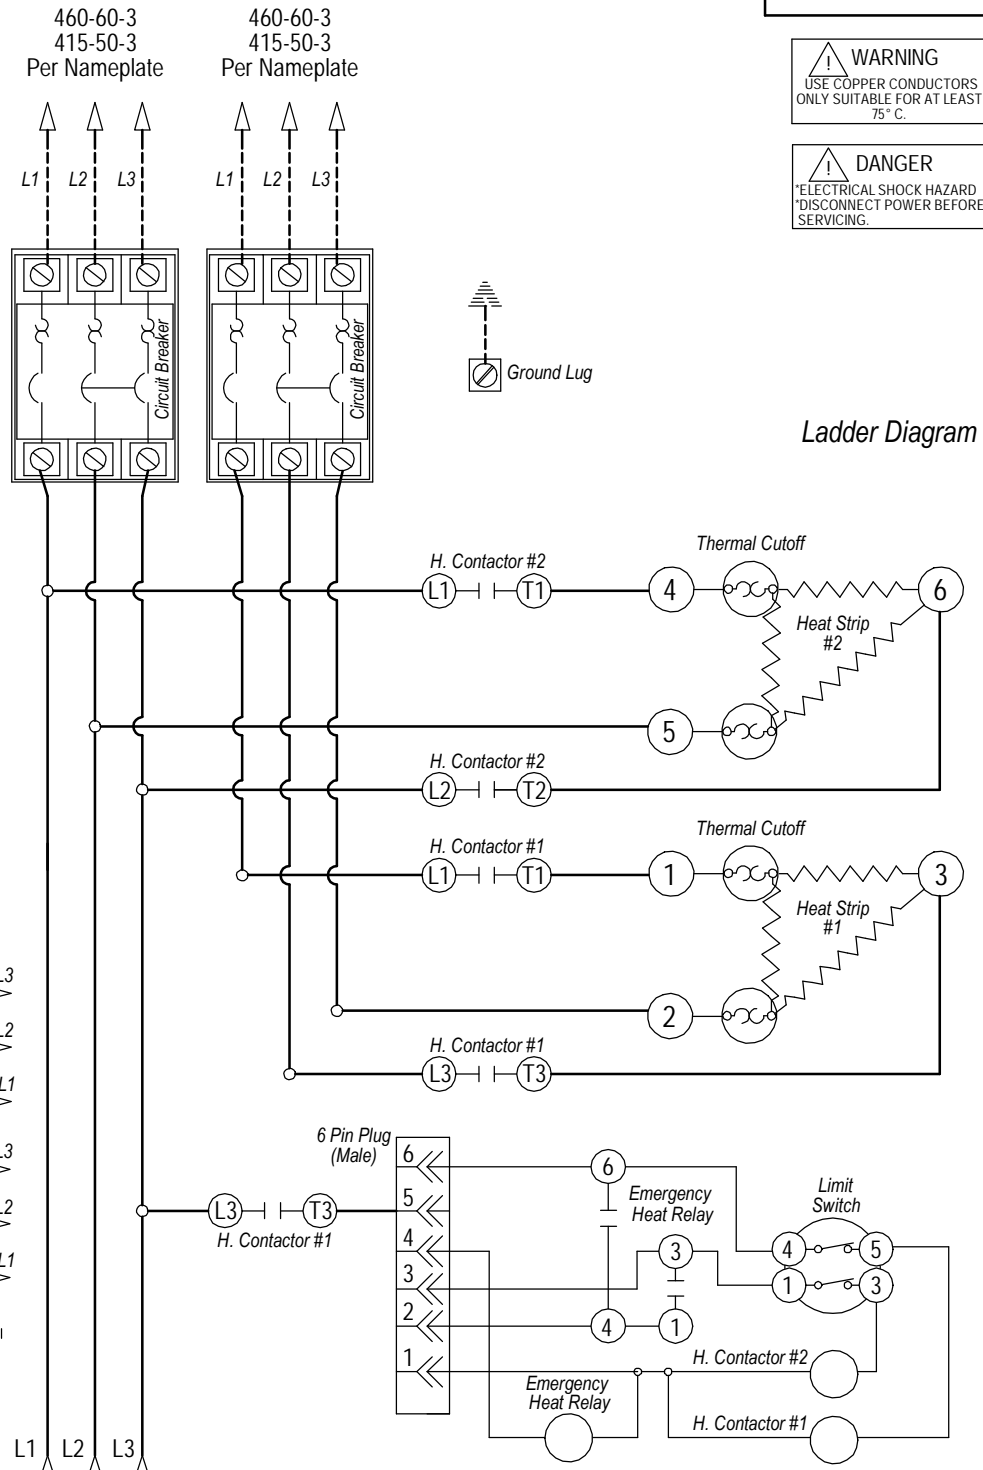

**WARNING**  
USE COPPER CONDUCTORS  
ONLY SUITABLE FOR AT LEAST  
75° C.

**DANGER**  
ELECTRICAL SHOCK HAZARD  
DISCONNECT POWER BEFORE  
SERVICING.

Standard Diagram

Ladder Diagram