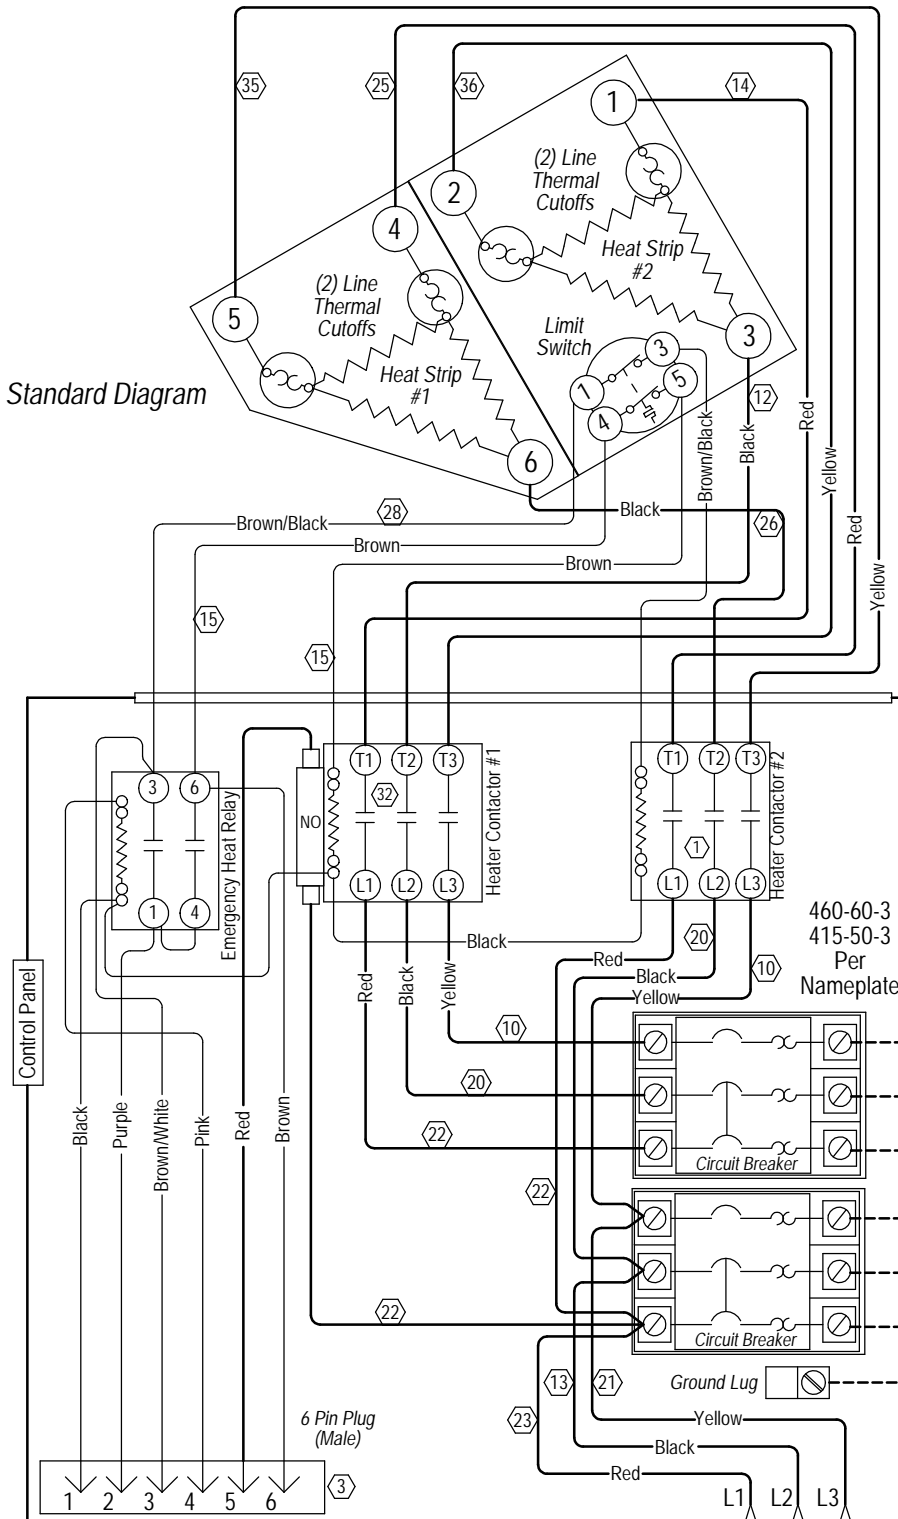

WARNING
USE COPPER CONDUCTORS
ONLY SUITABLE FOR AT LEAST
75° C.

DANGER
ELECTRICAL SHOCK HAZARD
DISCONNECT POWER BEFORE
SERVICING.

Standard Diagram

Ladder Diagram