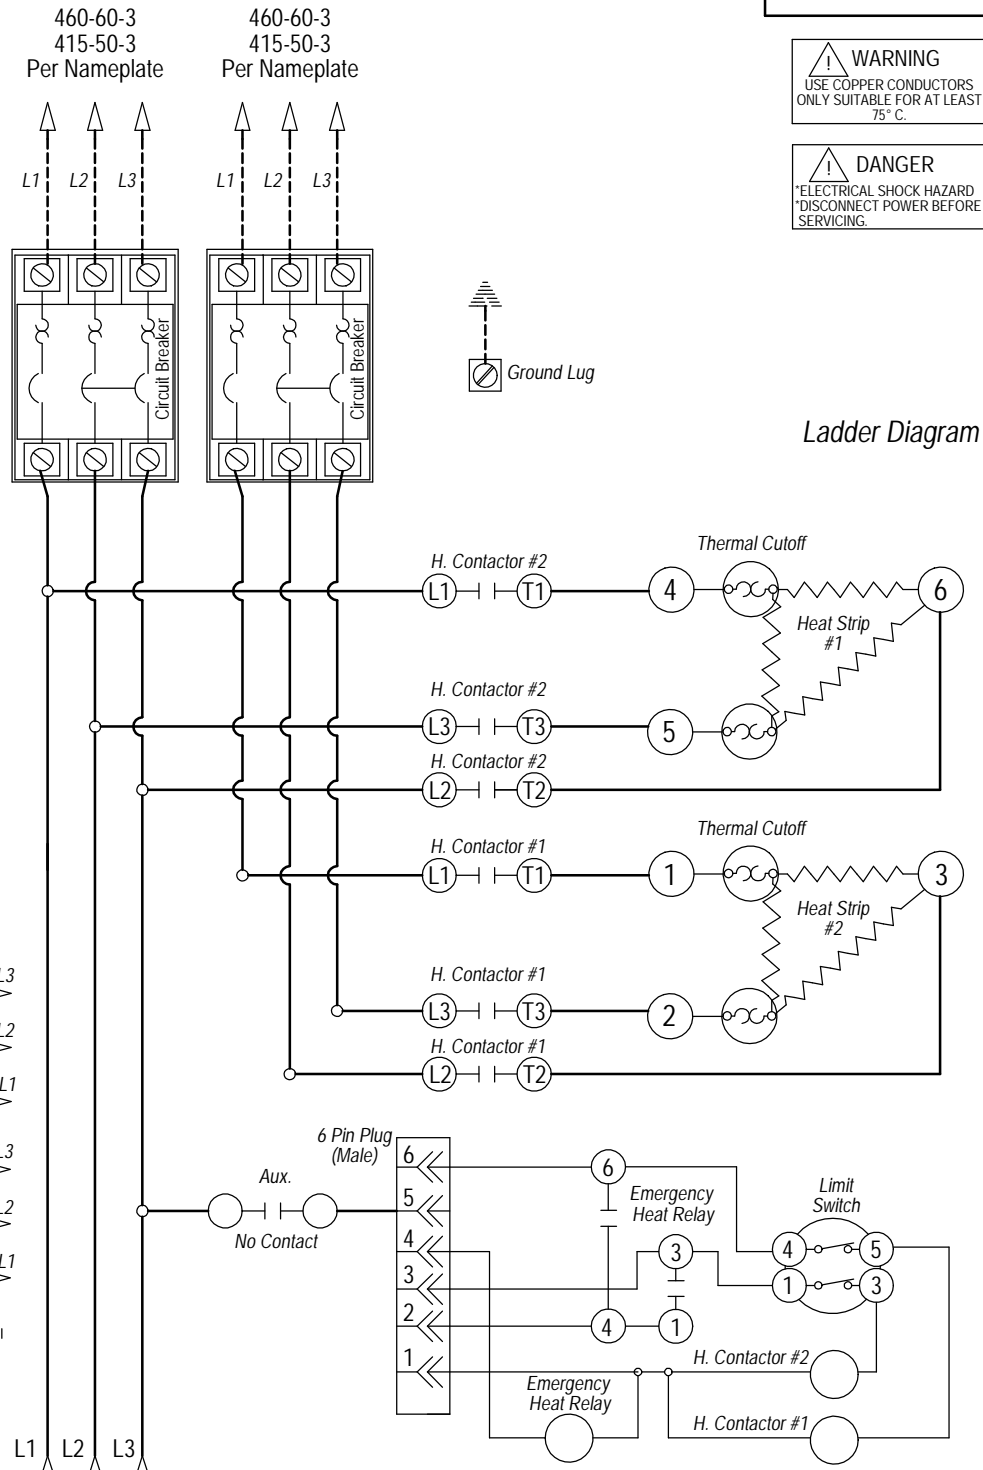

WARNING
USE COPPER CONDUCTORS
ONLY SUITABLE FOR AT LEAST
75° C.

DANGER
ELECTRICAL SHOCK HAZARD
DISCONNECT POWER BEFORE
SERVICING.

Standard Diagram

Ladder Diagram