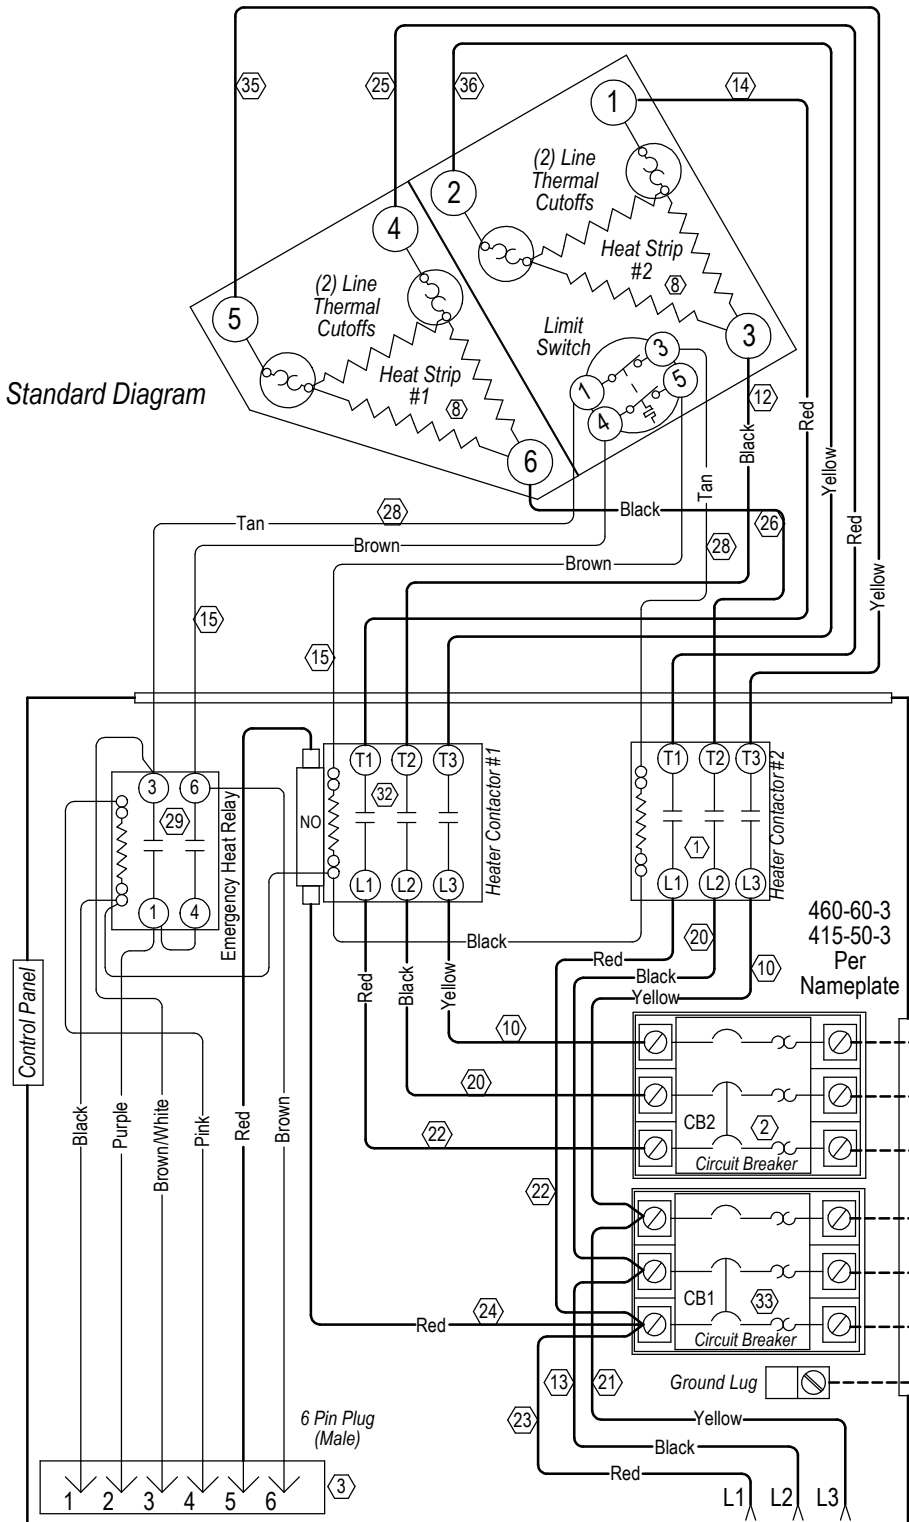

WARNING
USE COPPER CONDUCTORS
ONLY SUITABLE FOR AT LEAST
75° C.

DANGER
ELECTRICAL SHOCK HAZARD
DISCONNECT POWER BEFORE
SERVICING.

Standard Diagram

Ladder Diagram