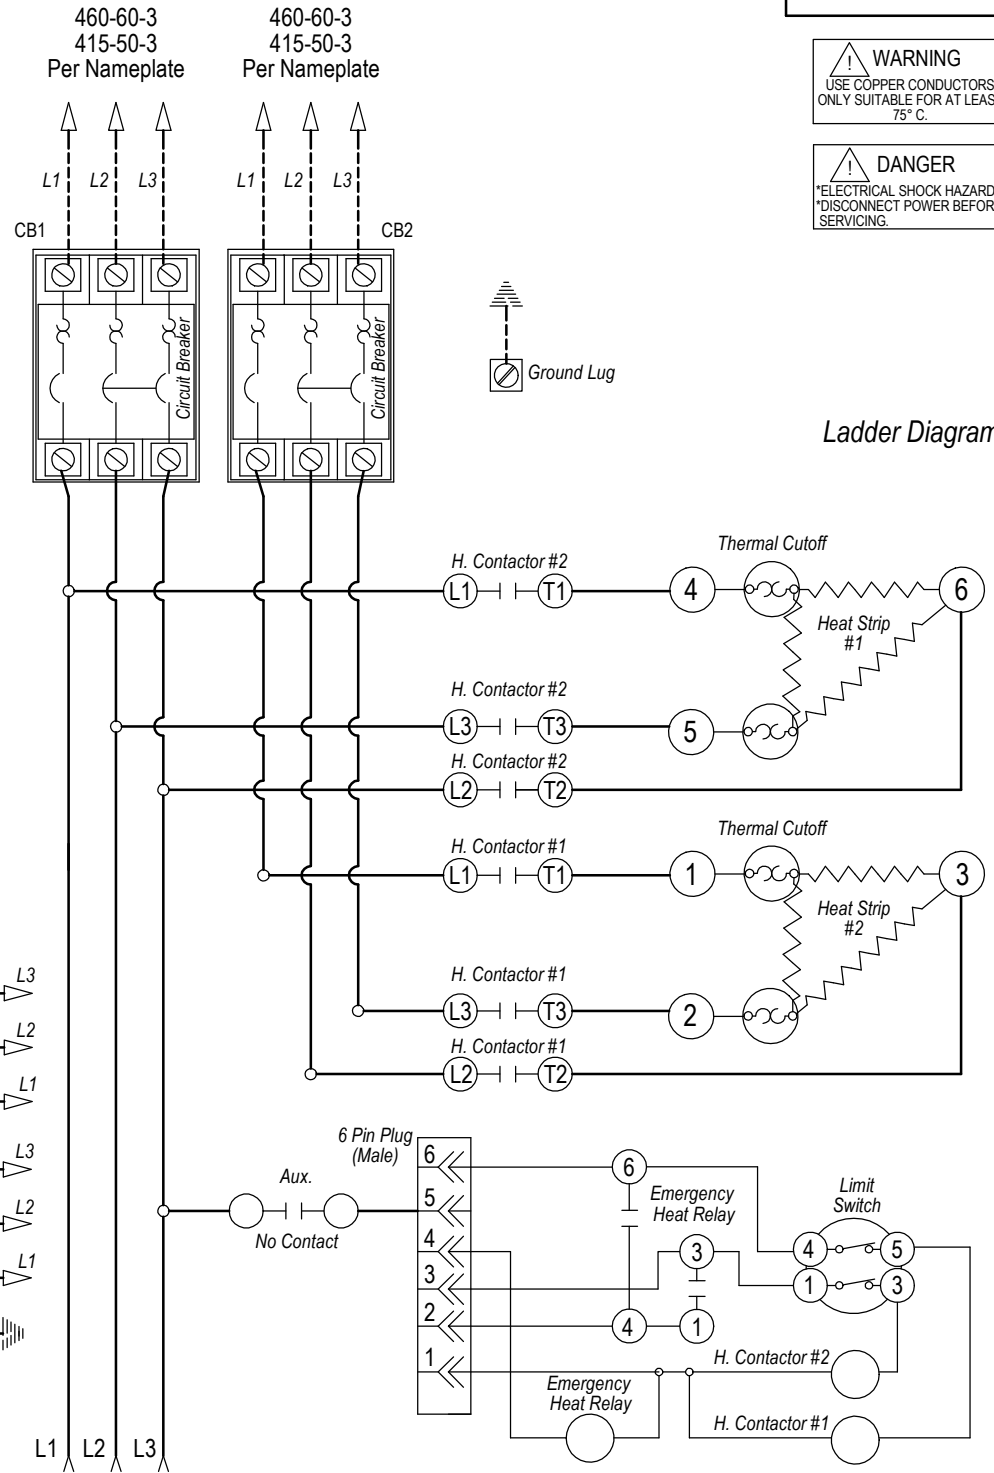

WARNING
USE COPPER CONDUCTORS
ONLY SUITABLE FOR AT LEAST
75° C.

DANGER
ELECTRICAL SHOCK HAZARD
DISCONNECT POWER BEFORE
SERVICING.

Standard Diagram

Ladder Diagram