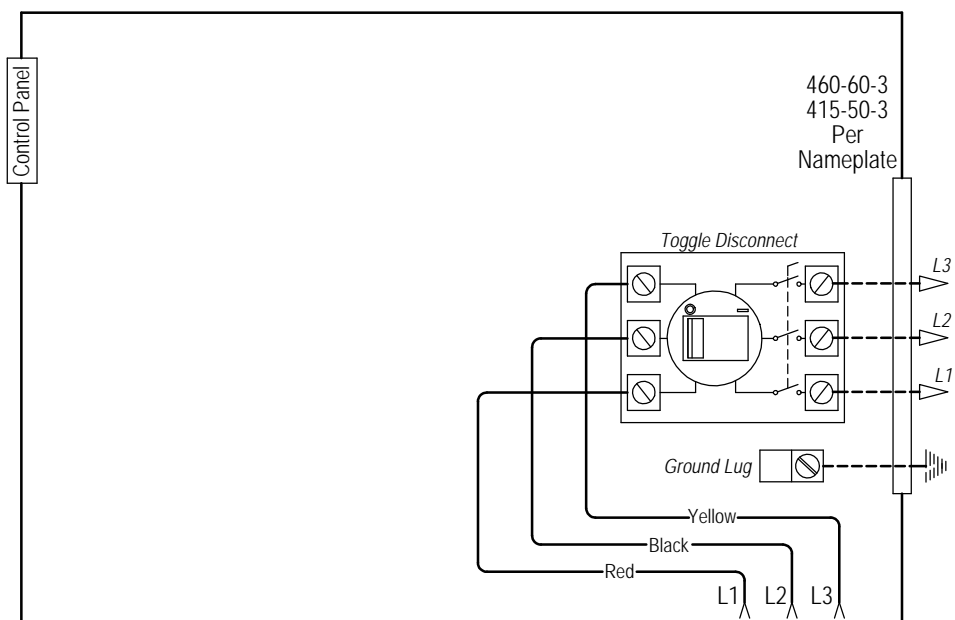

**WARNING**  
USE COPPER CONDUCTORS  
ONLY SUITABLE FOR AT LEAST  
75° C.

**DANGER**  
ELECTRICAL SHOCK HAZARD  
DISCONNECT POWER BEFORE  
SERVICING.

Standard Diagram

Ladder Diagram