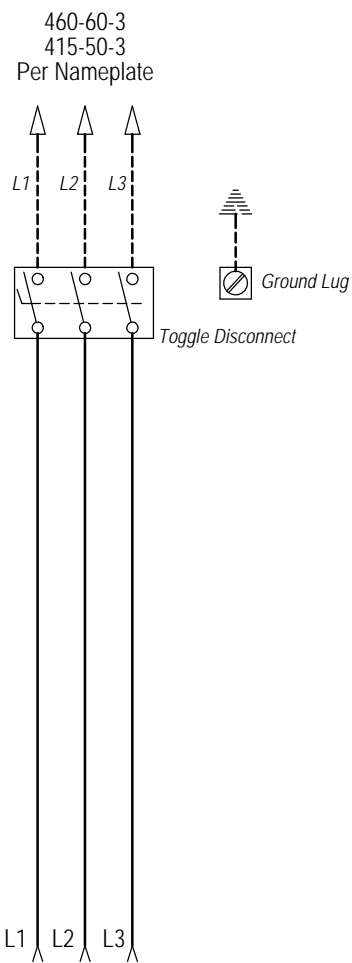

**WARNING**  
USE COPPER CONDUCTORS  
ONLY SUITABLE FOR AT LEAST  
75° C.

**DANGER**  
ELECTRICAL SHOCK HAZARD  
DISCONNECT POWER BEFORE  
SERVICING.

Standard Diagram

Ladder Diagram