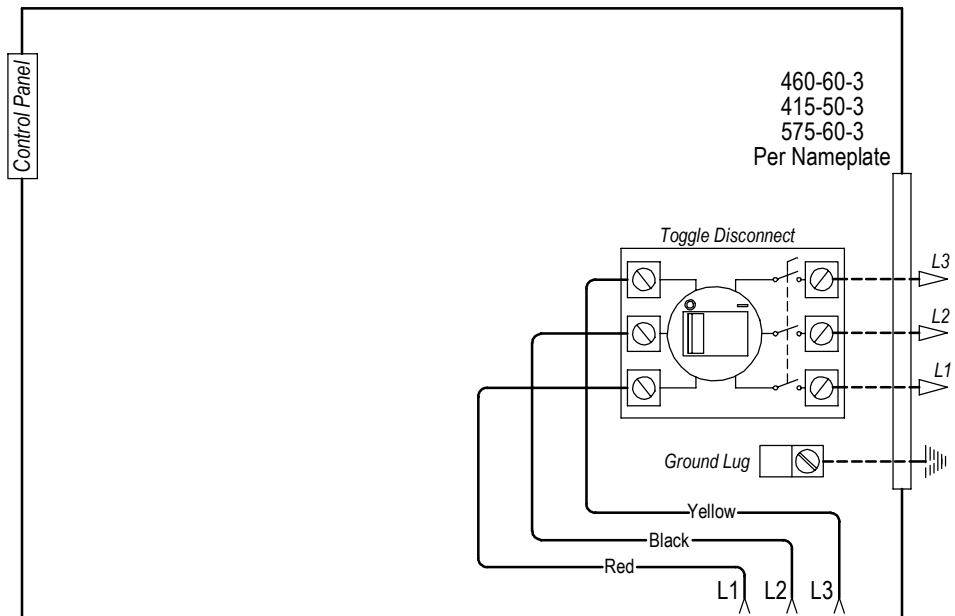

WARNING
USE COPPER CONDUCTORS
ONLY SUITABLE FOR AT LEAST
75° C.

DANGER
ELECTRICAL SHOCK HAZARD
DISCONNECT POWER BEFORE
SERVICING.

Standard Diagram

Ladder Diagram