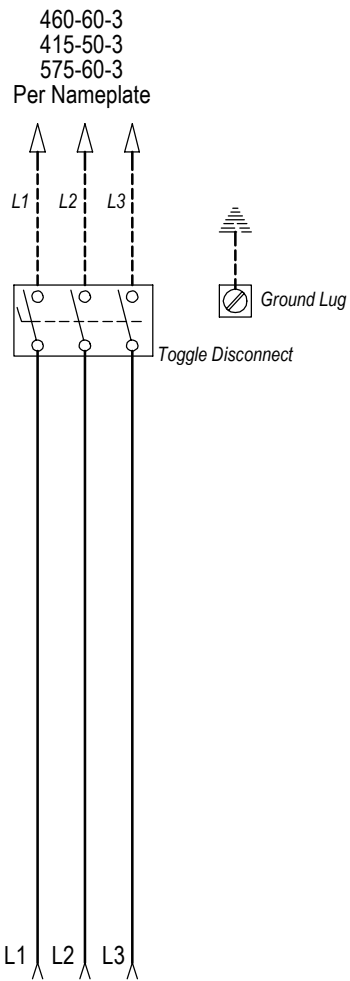

WARNING
USE COPPER CONDUCTORS
ONLY SUITABLE FOR AT LEAST
75° C.

DANGER
ELECTRICAL SHOCK HAZARD
DISCONNECT POWER BEFORE
SERVICING.

Standard Diagram

Ladder Diagram