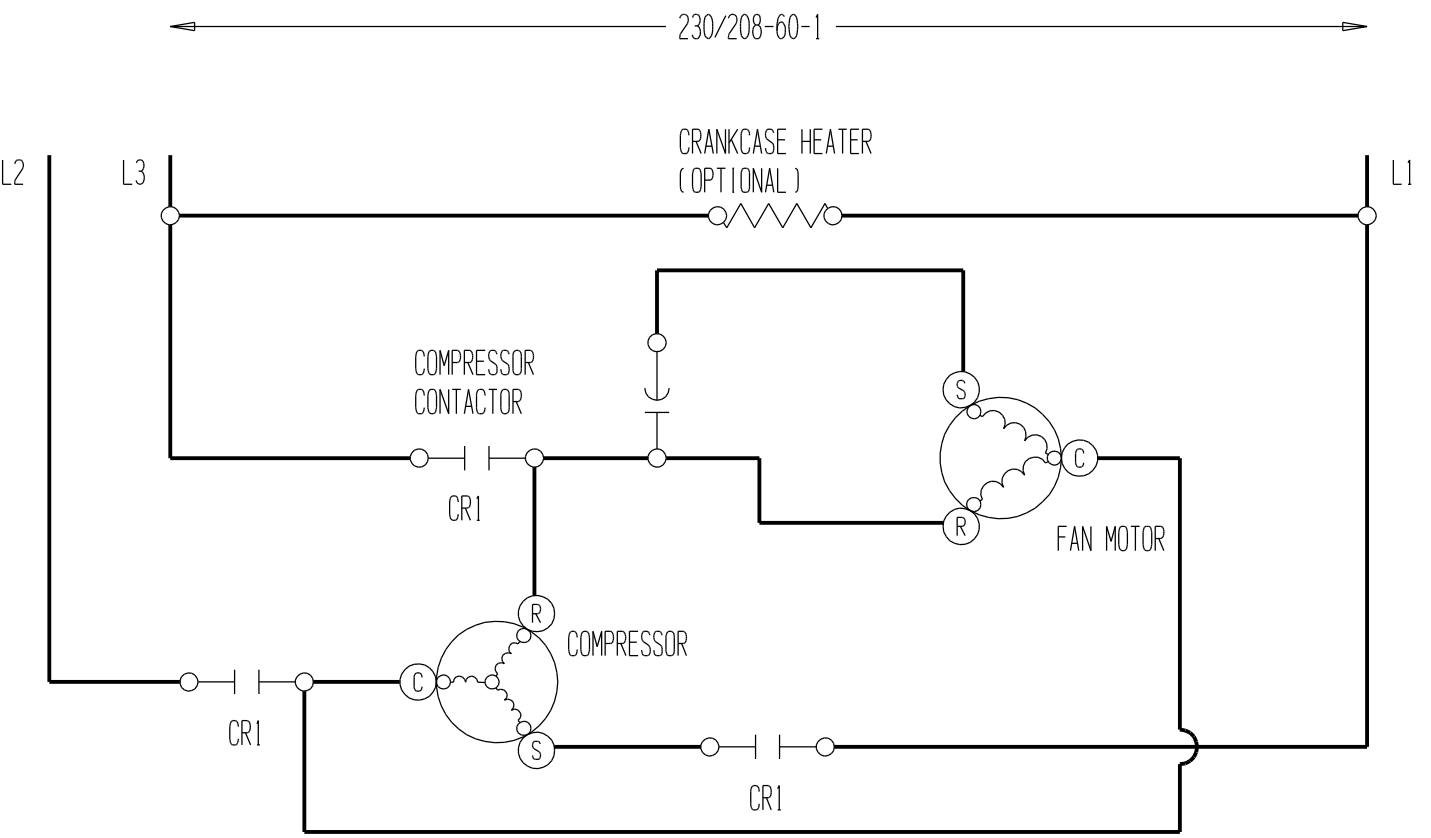

COLOR CODE	
WIRE COLOR	ABBREVIATION
BLACK	BK
BROWN	BR
RED	R
ORANGE	O
YELLOW	Y
GREEN	G
BLUE	BL
VIOLET (PURPLE)	V (PR)
GRAY (SLATE)	GY (S)
WHITE	W
TAN	T
PINK	PK
LAVENDER	L

SPEED	WIRE
HIGH	BLACK
LOW	RED

HIGH VOLTAGE CIRCUIT

LOW VOLTAGE CIRCUIT

1 24 VOLTS FOR LOW VOLTAGE CONTROL CIRCUIT SUPPLIED BY INDOOR UNIT TRANSFORMER