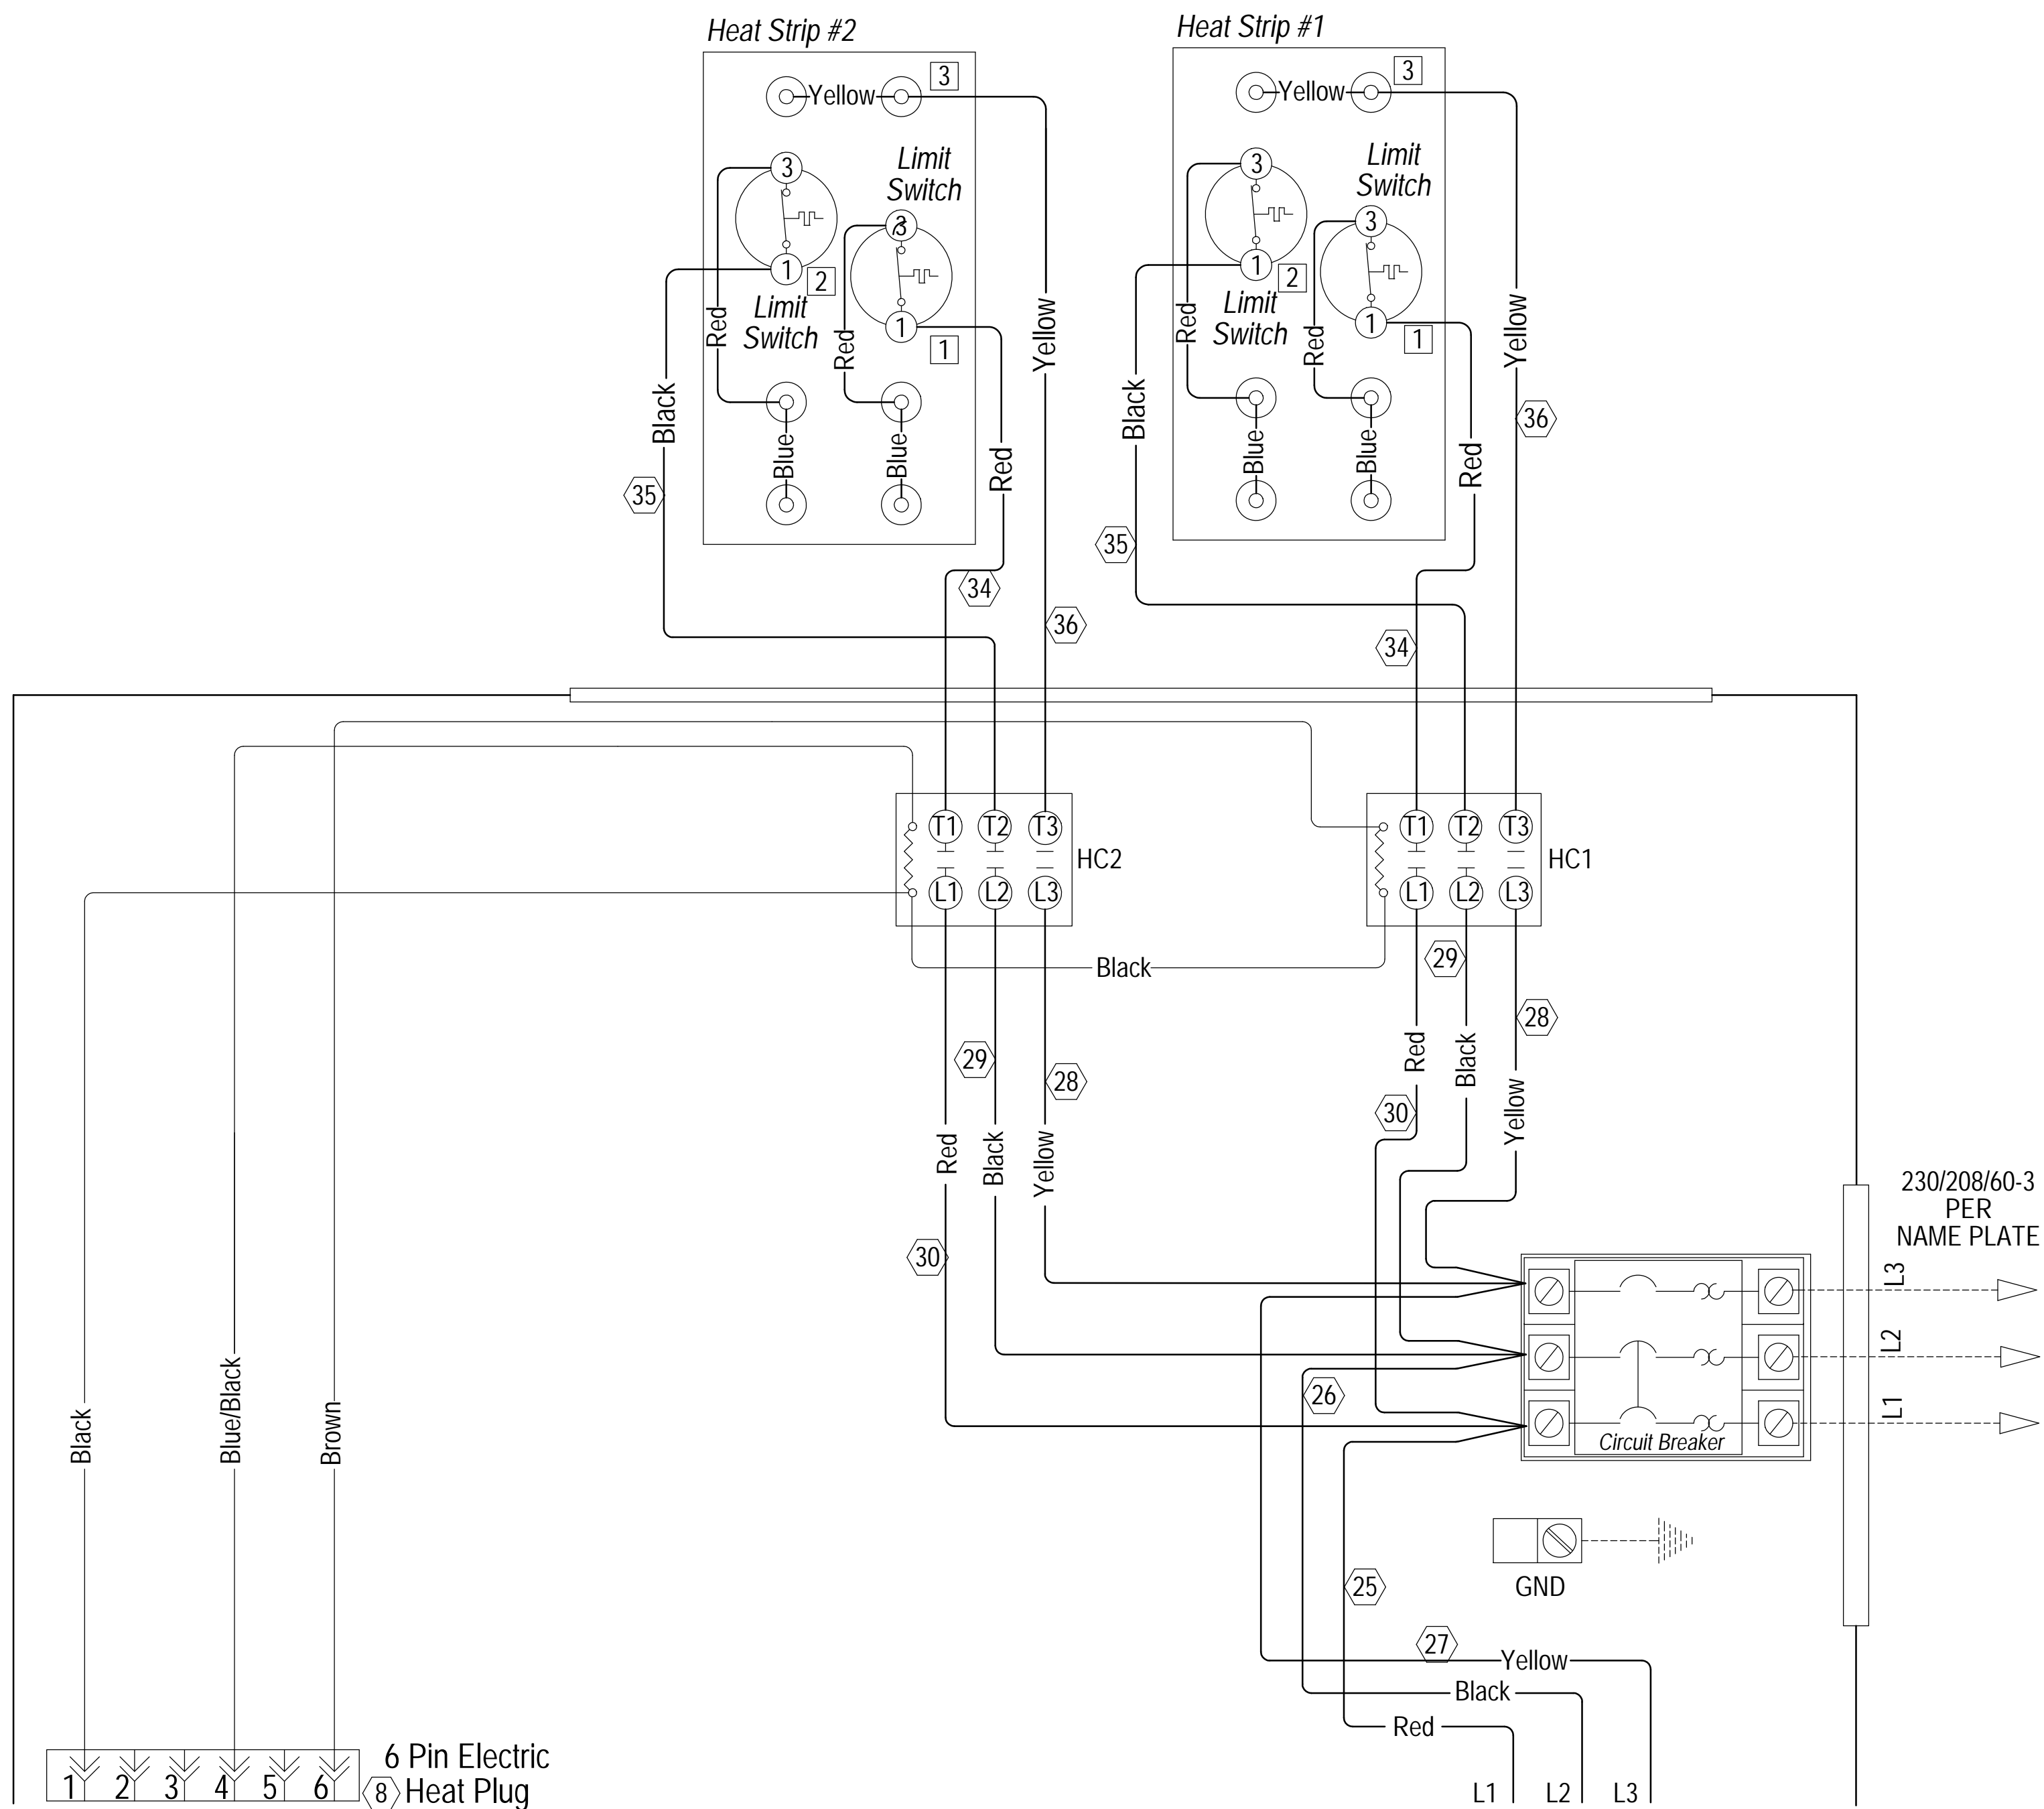

WARNING
USE COPPER CONDUCTORS
ONLY SUITABLE FOR AT LEAST
75° C.

DANGER
*ELECTRICAL SHOCK HAZARD
*DISCONNECT POWER BEFORE
SERVICING.

6 Pin Electric
Heat Plug