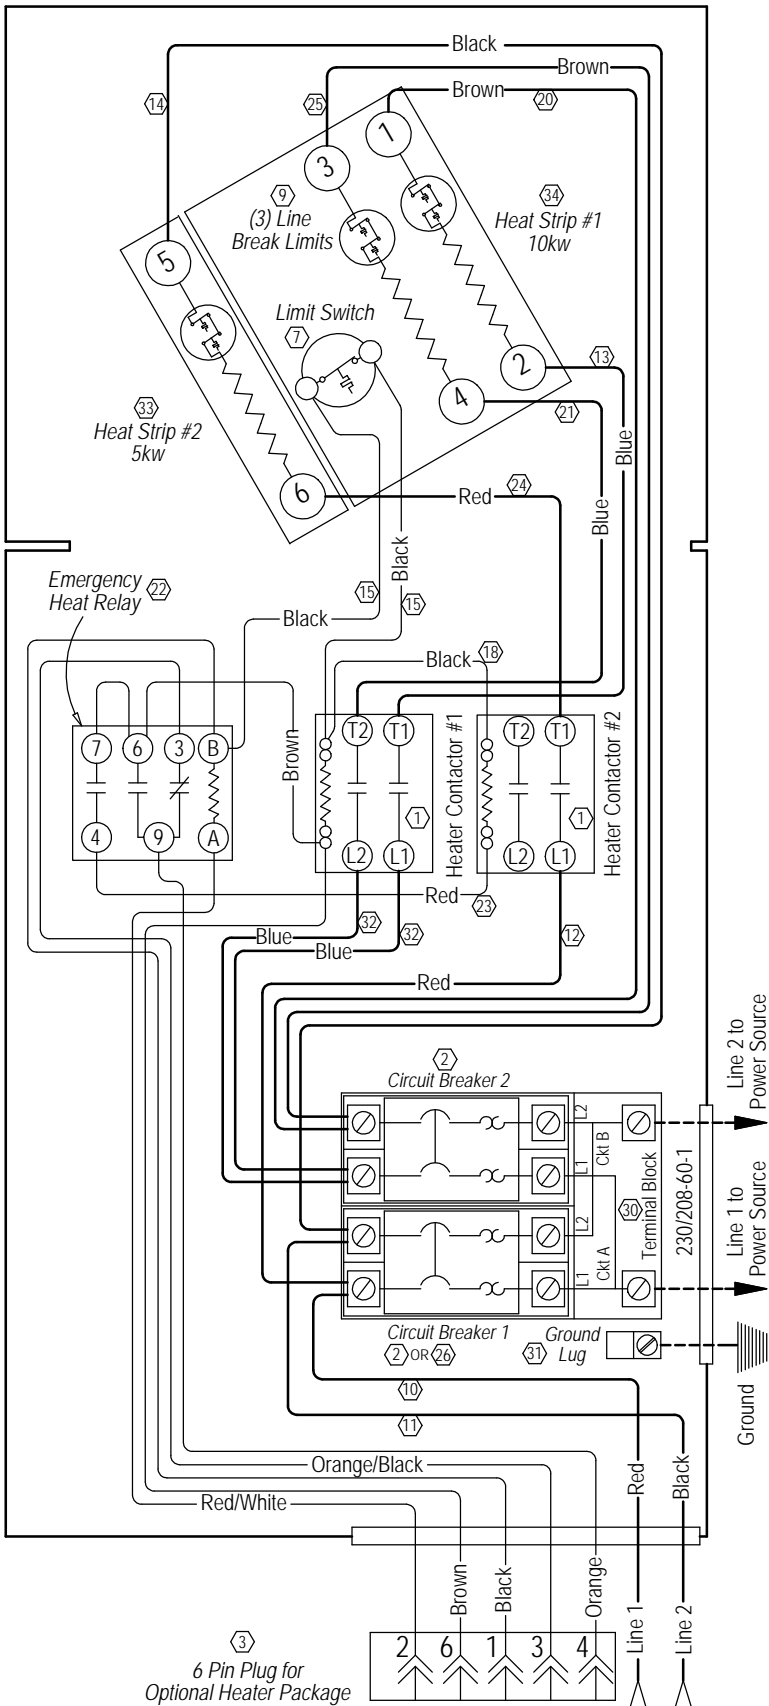

Standard Diagram

WARNING
 USE COPPER CONDUCTORS
 ONLY SUITABLE FOR AT LEAST
 75° C.

DANGER
 *ELECTRICAL SHOCK HAZARD
 *DISCONNECT POWER BEFORE
 SERVICING.

4112-104
 Heater Package
 Assembly

Ladder Diagram