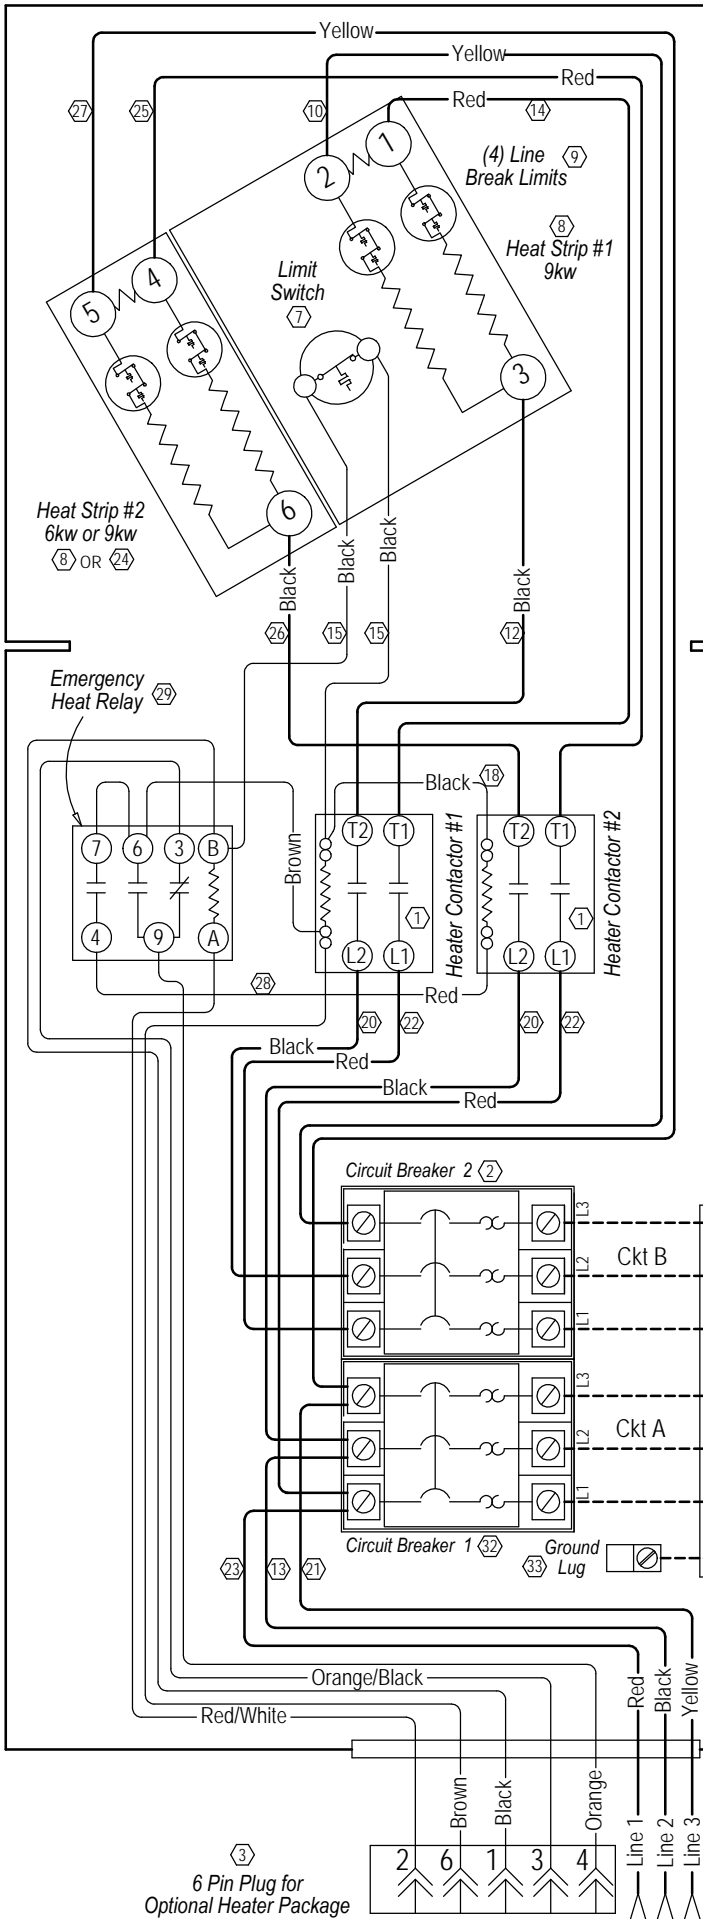

Standard Diagram

WARNING
USE COPPER CONDUCTORS
ONLY SUITABLE FOR AT LEAST
75° C.

DANGER
*ELECTRICAL SHOCK HAZARD
*DISCONNECT POWER BEFORE
SERVICING.

4112-201
Heater Package
Assembly

Ladder Diagram