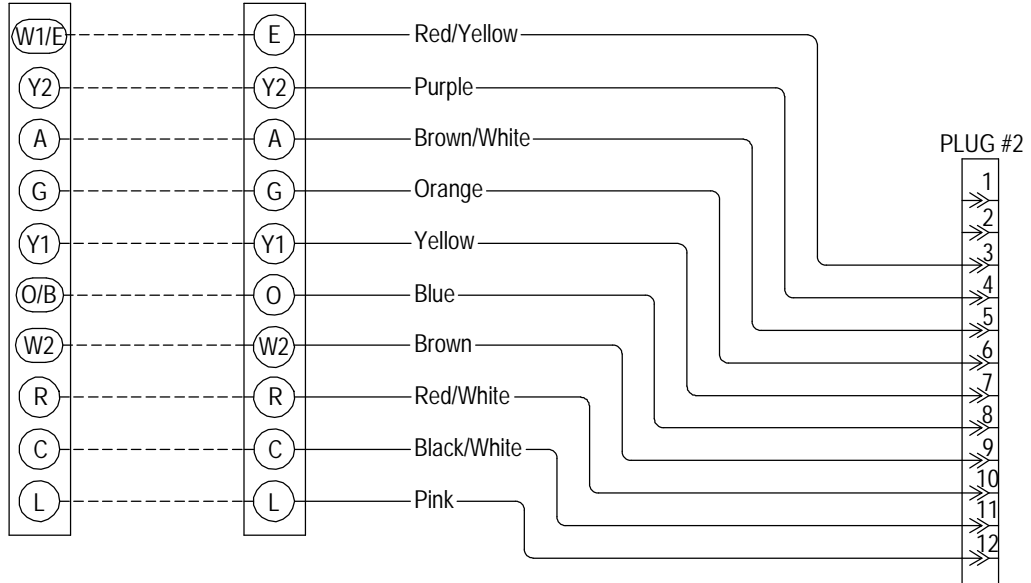

Temp. and Humidity
Controller
Part #8403-060

Low Voltage
Terminal Strip

CO2 Controller
Part #8403-056

Terminal
Strip

PLUG #1