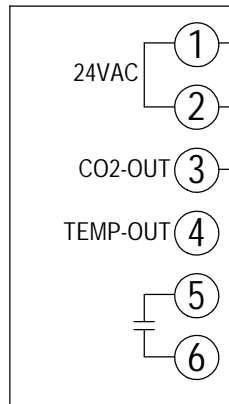

20k NTC Room
Temp Sensor
Part #8403-073

"SHEATHED" WIRE

Plug #3

WHITE
BLUE
GREEN

WHITE
BLUE
GREEN
RED
BLACK
BROWN

CO2 Controller
Part #8403-067

RED
BLACK
BROWN