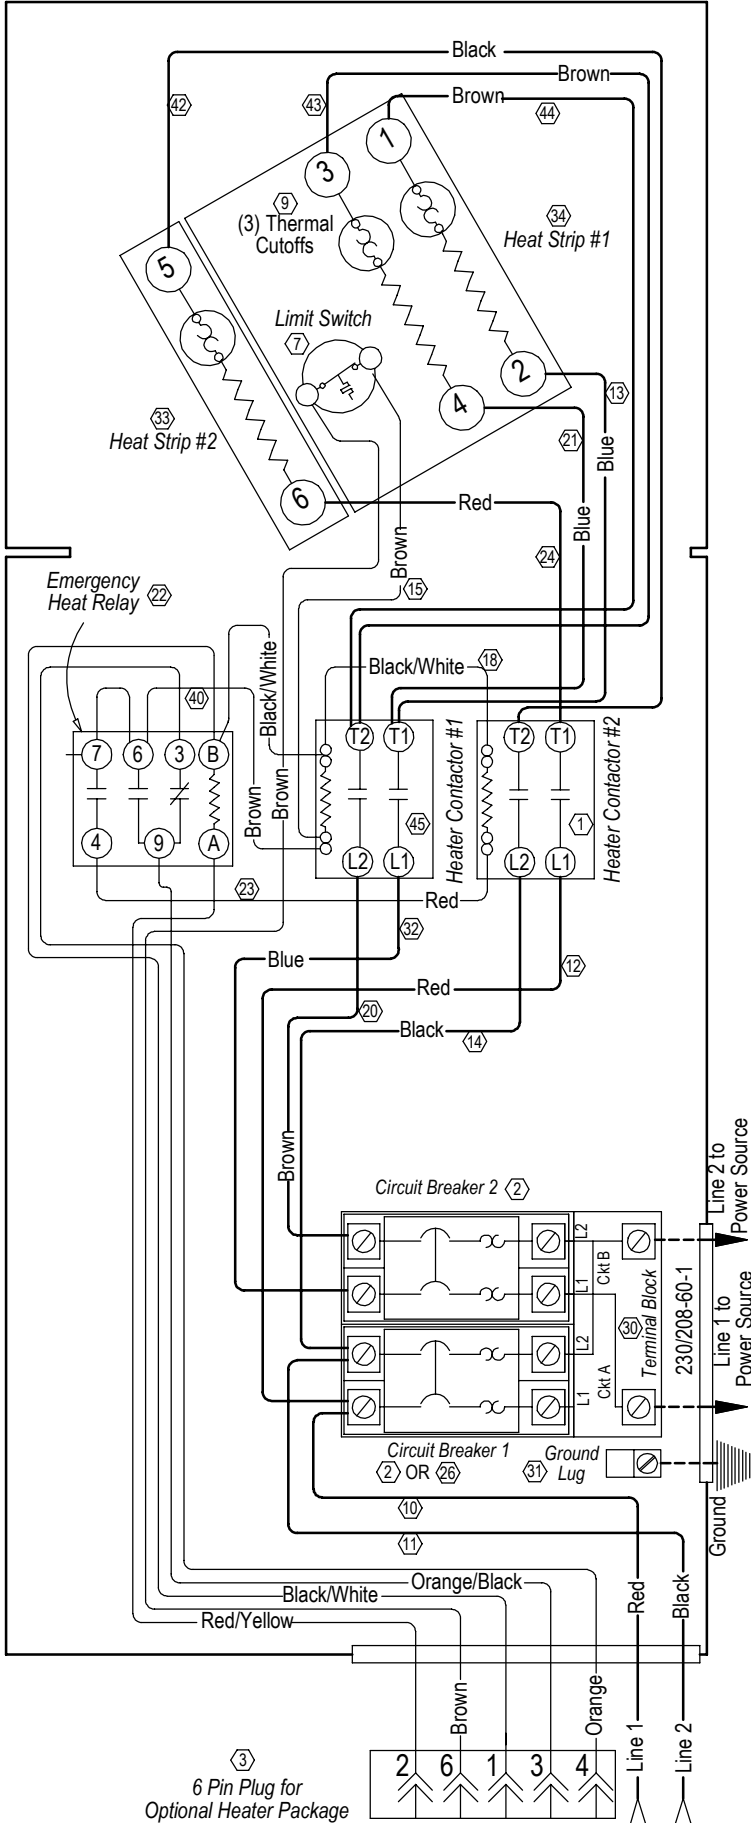

Standard Diagram

WARNING
USE COPPER CONDUCTORS
ONLY SUITABLE FOR AT LEAST
75° C.

DANGER
ELECTRICAL SHOCK HAZARD
DISCONNECT POWER BEFORE
SERVICING.

4116-104 B
Heater Package
Assembly

Ladder Diagram