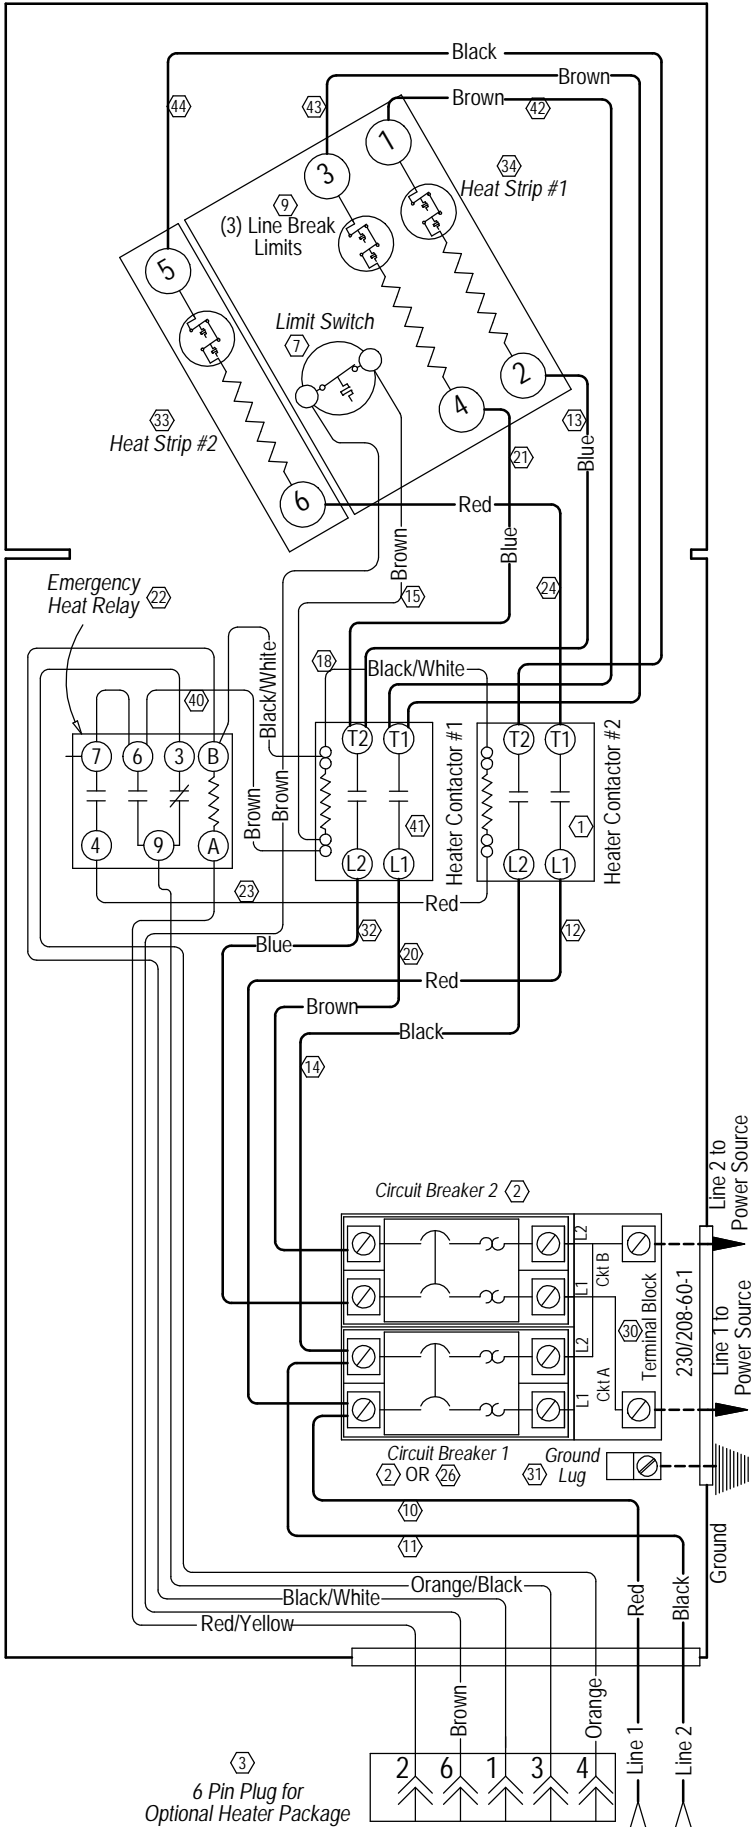

Standard Diagram

WARNING
USE COPPER CONDUCTORS
ONLY SUITABLE FOR AT LEAST
75° C.

DANGER
ELECTRICAL SHOCK HAZARD
DISCONNECT POWER BEFORE
SERVICING.

4116-114 A
Heater Package
Assembly

Ladder Diagram