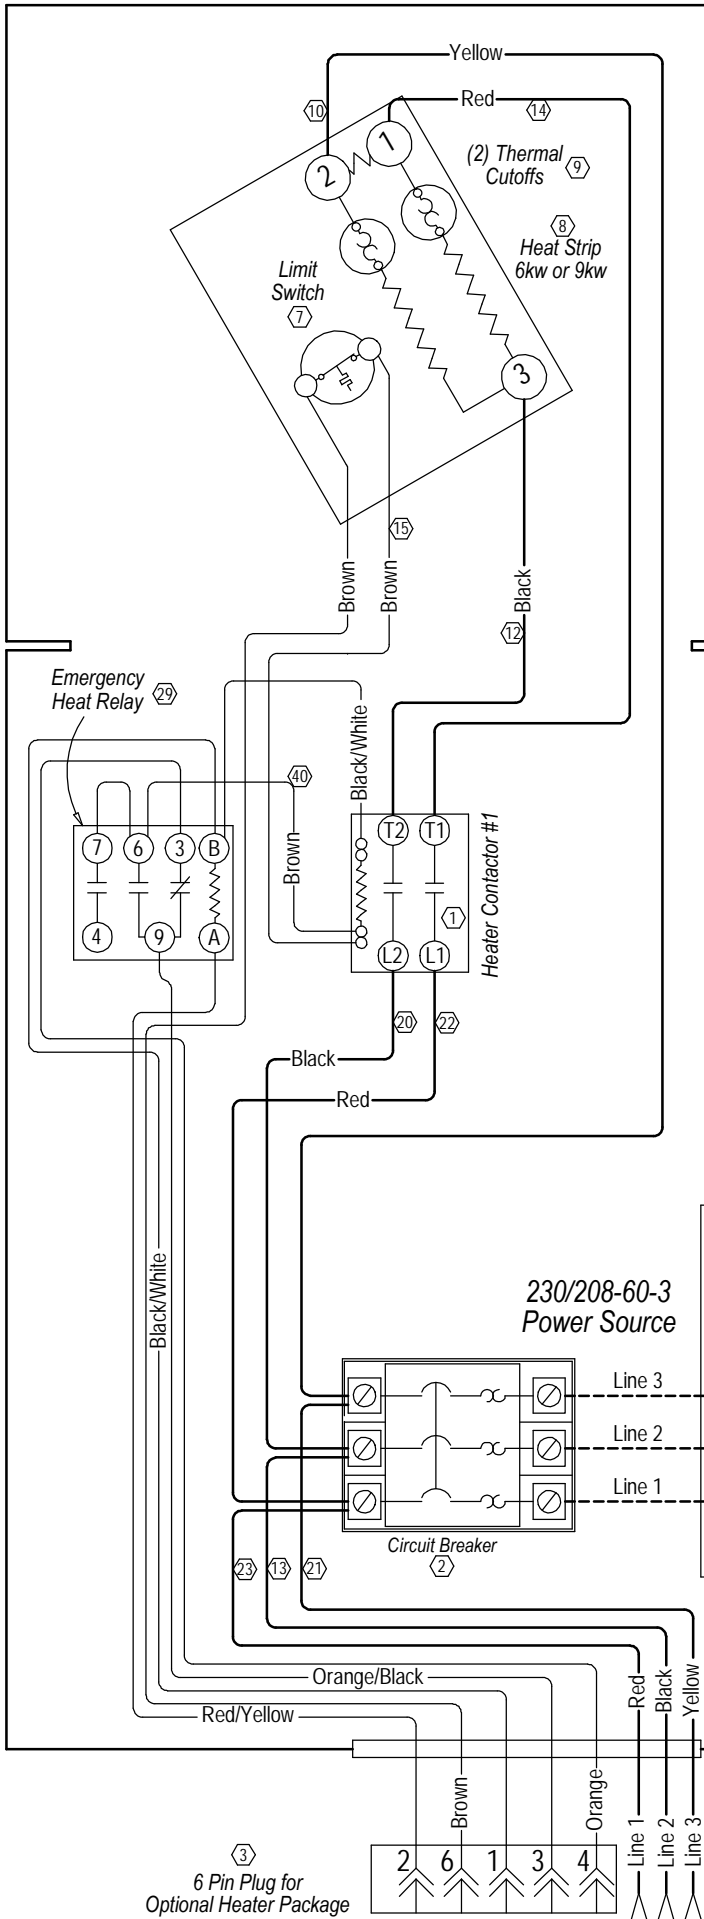

Standard Diagram

WARNING
USE COPPER CONDUCTORS
ONLY SUITABLE FOR AT LEAST
75° C.

DANGER
*ELECTRICAL SHOCK HAZARD
*DISCONNECT POWER BEFORE
SERVICING.

4116-201 A

Heater Package
Assembly

Ladder Diagram