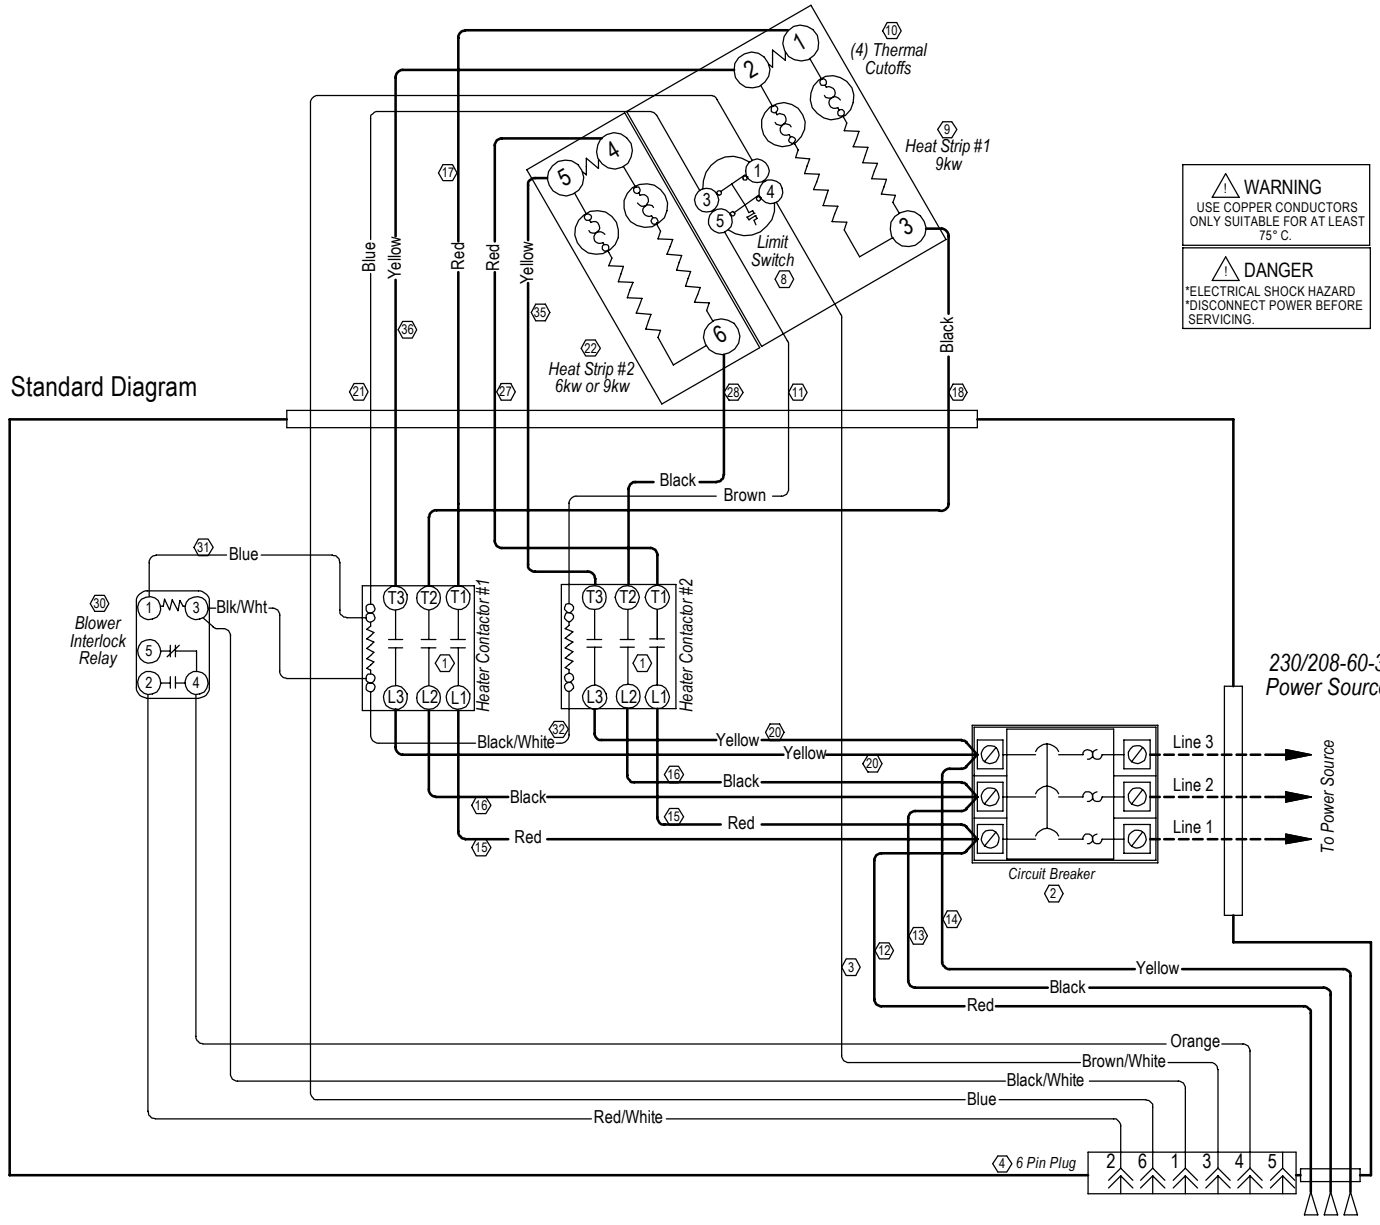

4116-204 A

Heater Package Assembly

**WARNING**  
USE COPPER CONDUCTORS  
ONLY SUITABLE FOR AT LEAST  
75° C.

**DANGER**  
ELECTRICAL SHOCK HAZARD  
DISCONNECT POWER BEFORE  
SERVICING.

230/208-60-3  
Power Source

Ladder Diagram