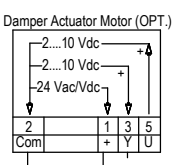

Blower Speeds
 Red - Low
 Blue - Med
 Black - High

Terminal

Female Side Male Side

	Factory	Field	Optional
High Voltage			
Low Voltage			
D-10VDC			