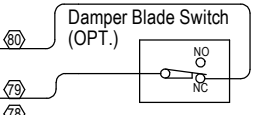

Blower Speeds
 Red - Low
 Blue - Med
 Black - High

Terminal

Female Side Male Side

	Factory	Field	Optional
High Voltage			
Low Voltage			
D-10VDC			