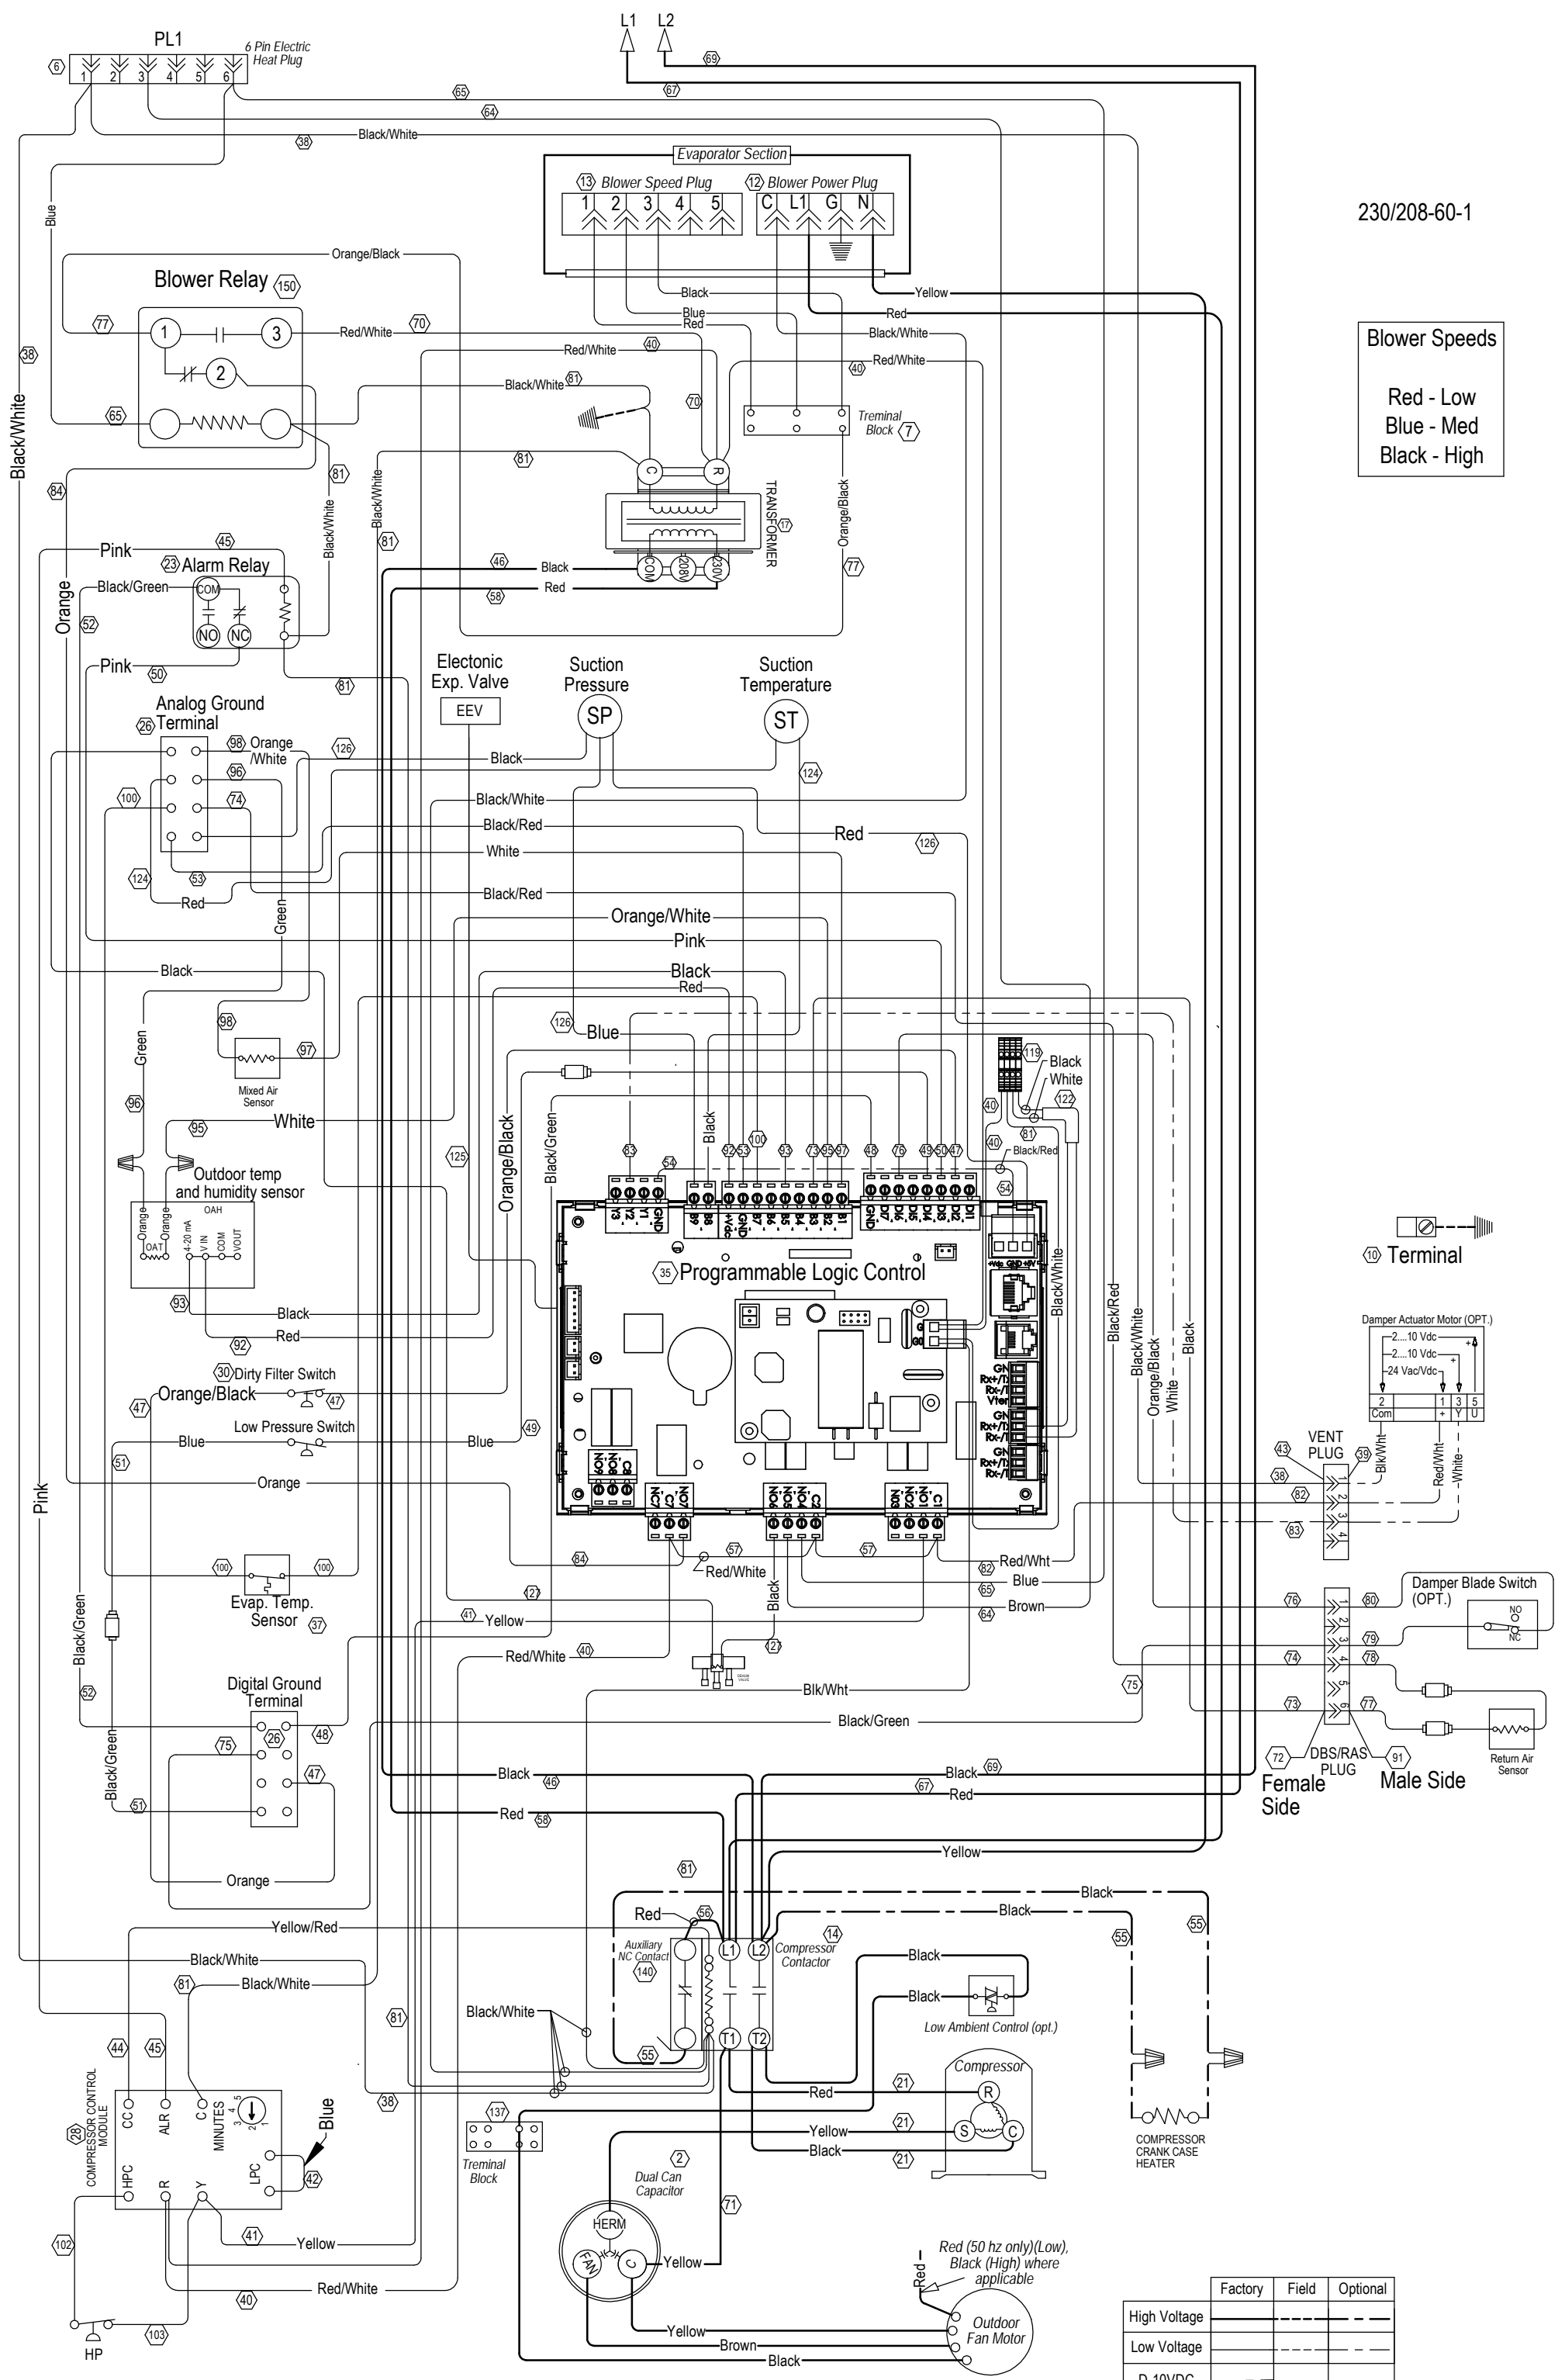

Blower Speeds
 Red - Low
 Blue - Med
 Black - High

Terminal

Female Side Male Side

	Factory	Field	Optional
High Voltage			
Low Voltage			
D-10VDC			