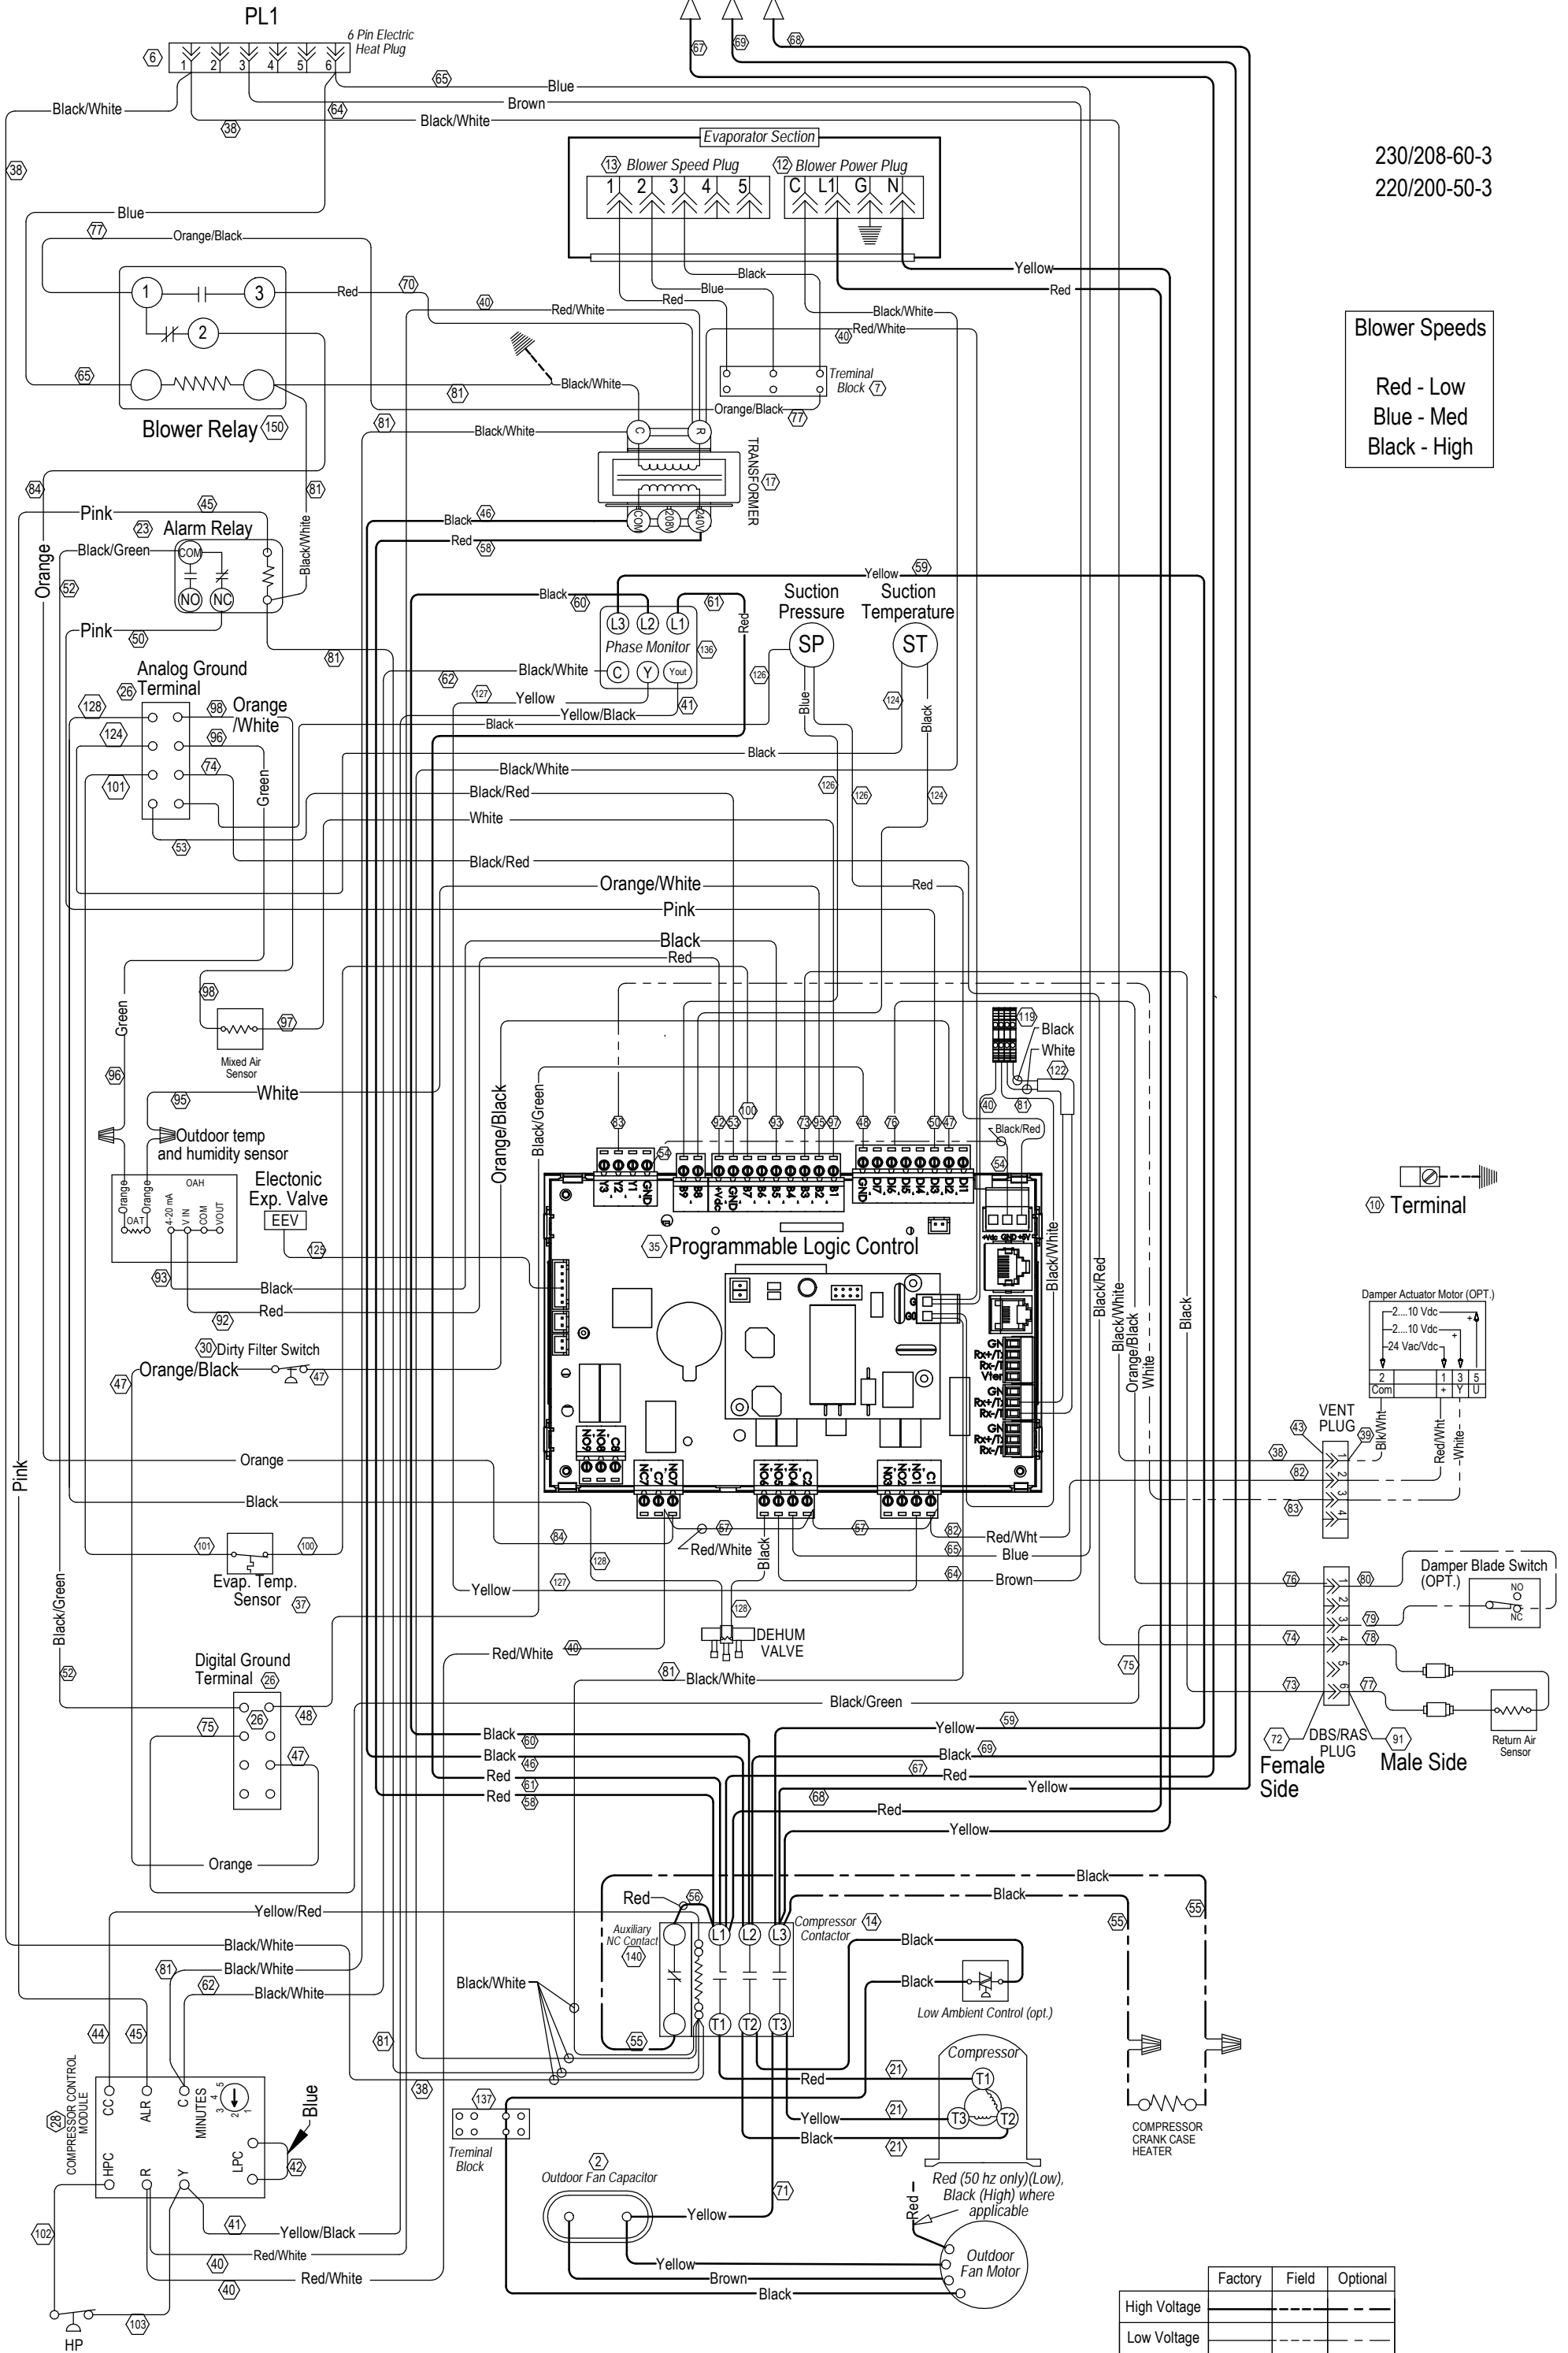

L1 L2 L3

PL1

230/208-60-3  
220/200-50-3

Blower Speeds  
Red - Low  
Blue - Med  
Black - High

	Factory	Field	Optional
High Voltage		---	---
Low Voltage		---	---
D-10VDC		---	---