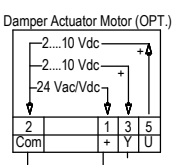

L1 L2 L3

PL1

230/208-60-3  
220/200-50-3

Blower Speeds  
Red - Low  
Blue - Med  
Black - High

	Factory	Field	Optional
High Voltage		---	---
Low Voltage		---	---
D-10VDC		---	---