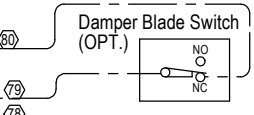

L1 L2 L3

PL1

230/208-60-3  
220/200-50-3

Blower Speeds  
Red - Low  
Blue - Med  
Black - High

	Factory	Field	Optional
High Voltage		---	---
Low Voltage		---	---
D-10VDC		---	---