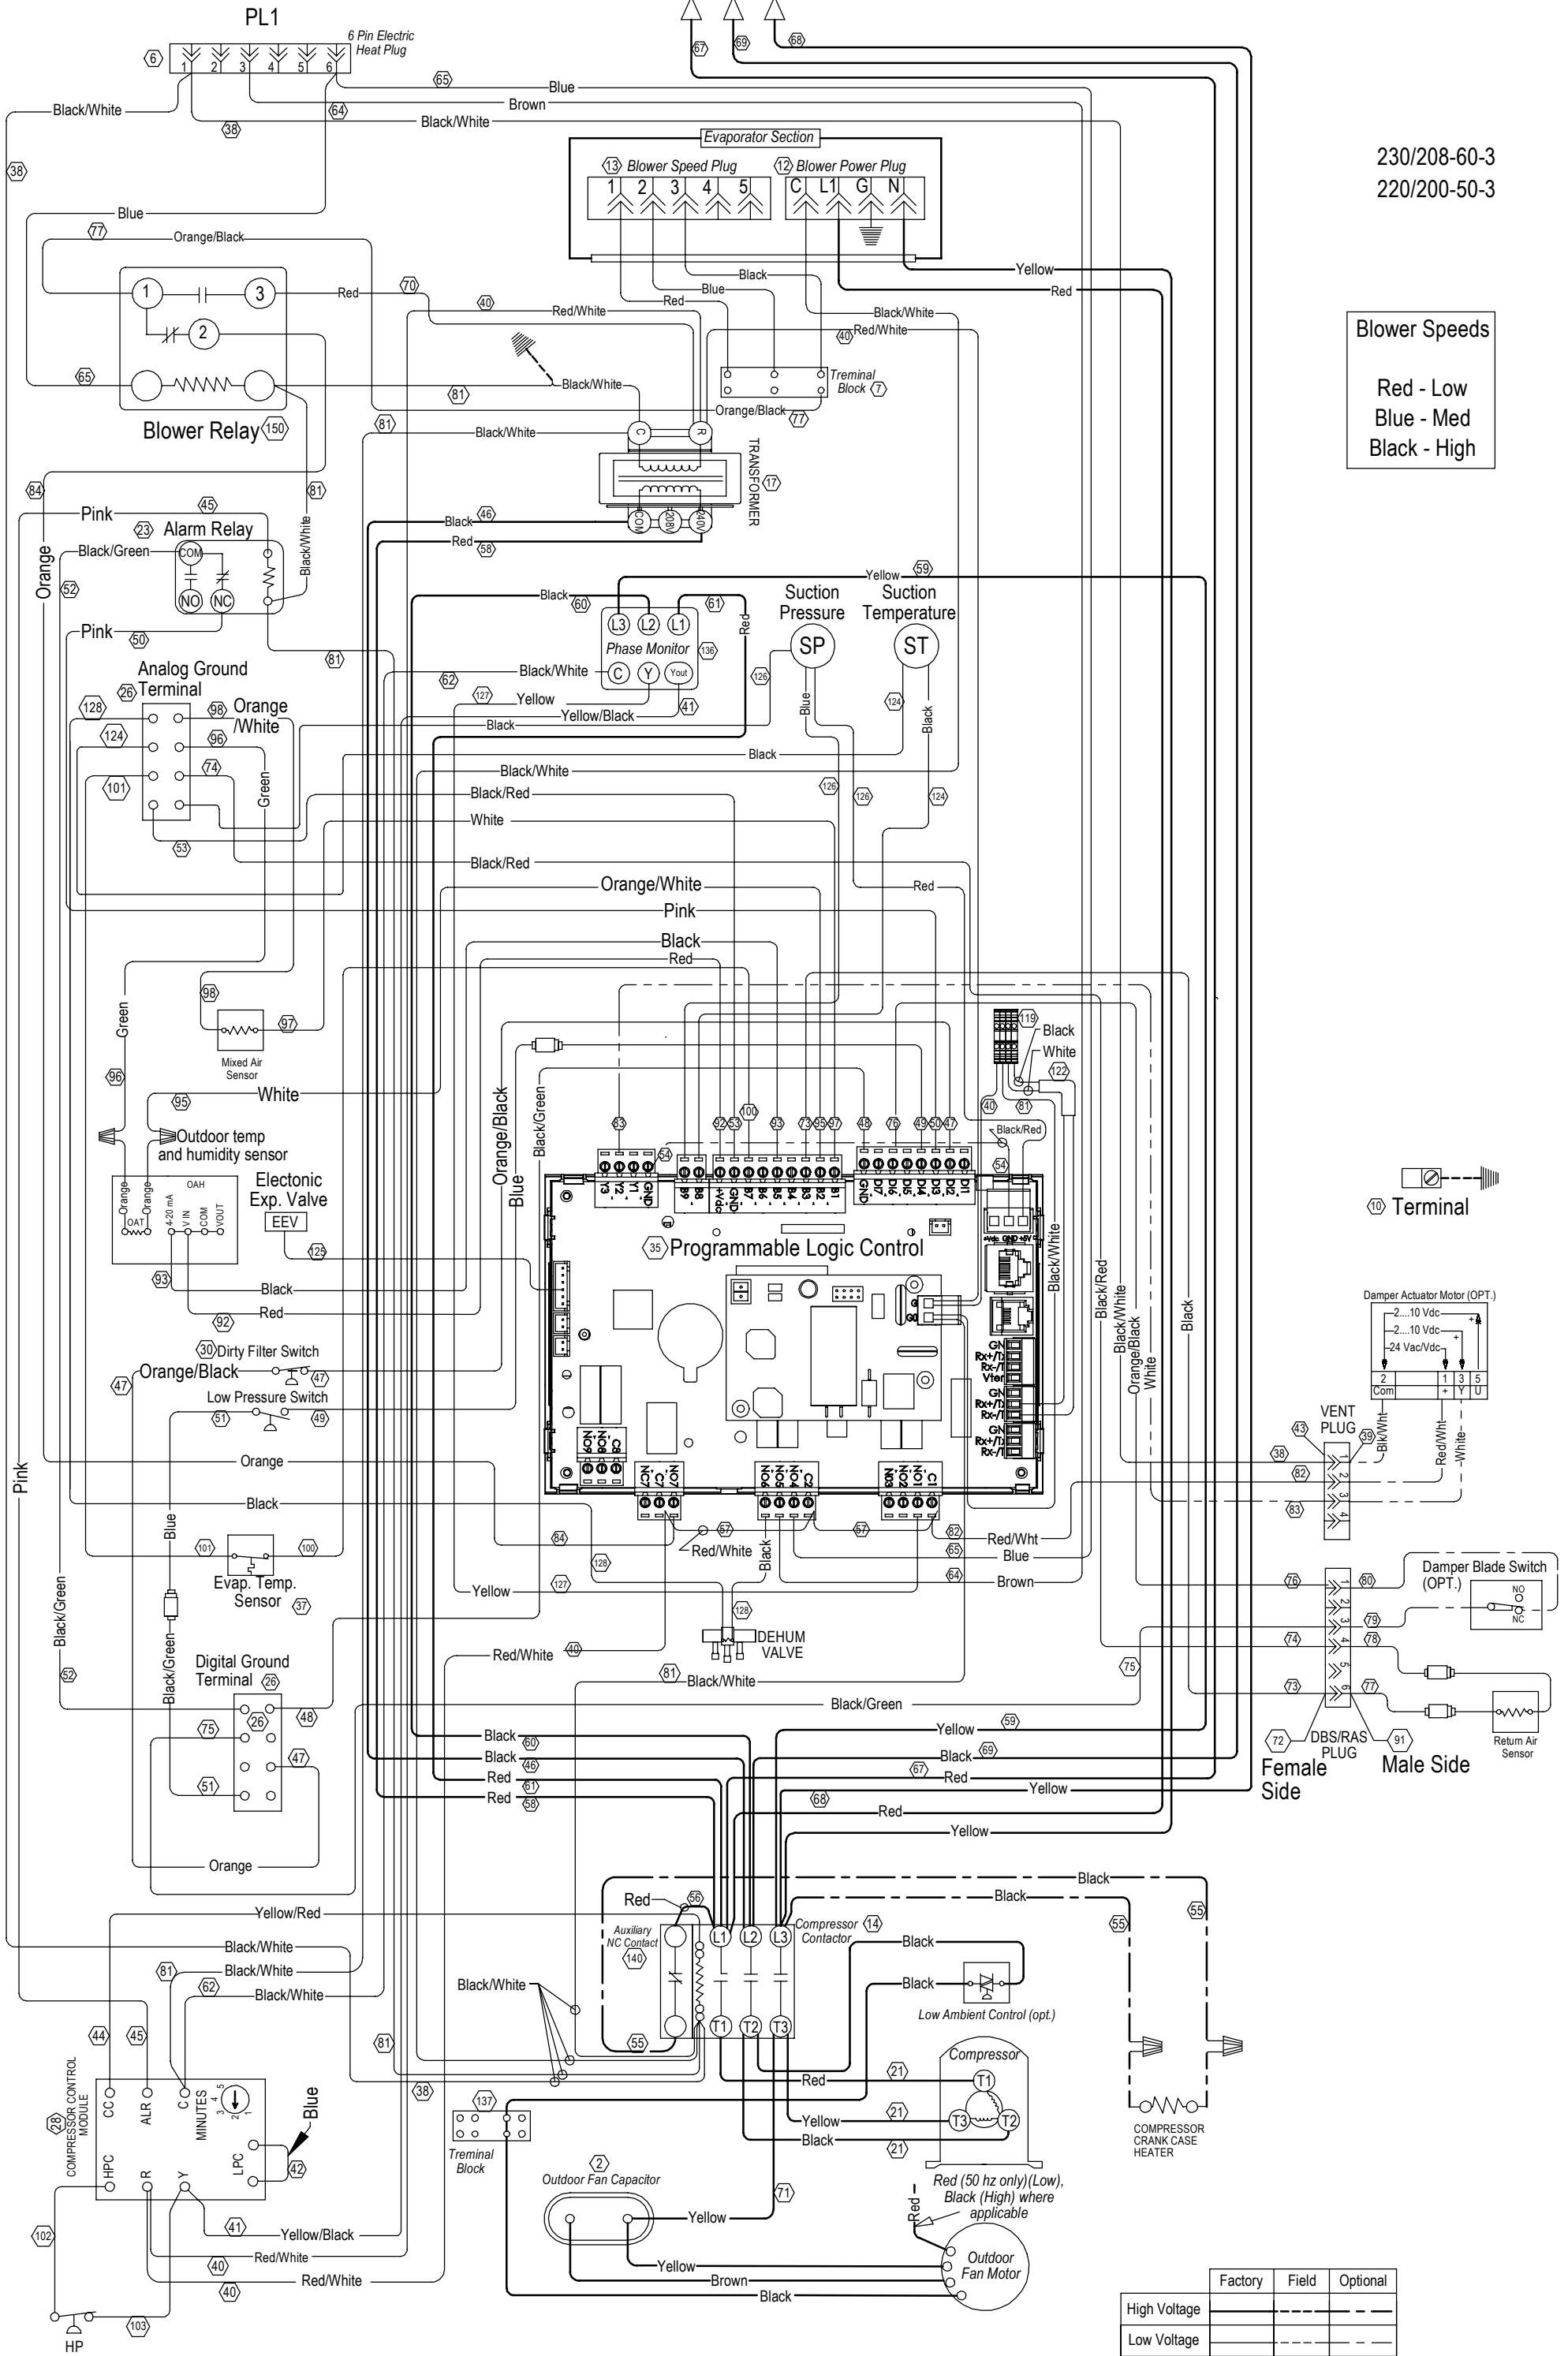

L1 L2 L3

230/208-60-3
220/200-50-3

Blower Speeds
Red - Low
Blue - Med
Black - High

	Factory	Field	Optional
High Voltage		---	---
Low Voltage		---	---
D-10VDC		---	---