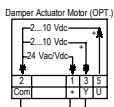

L1 L2 L3

460-60-3

Blower Speeds
 Red - Low
 Blue - Med
 Black - High

Terminal

Female Side Male Side

	Factory	Field	Optional
High Voltage			
Low Voltage			
D-10VDC			

4207-301 B