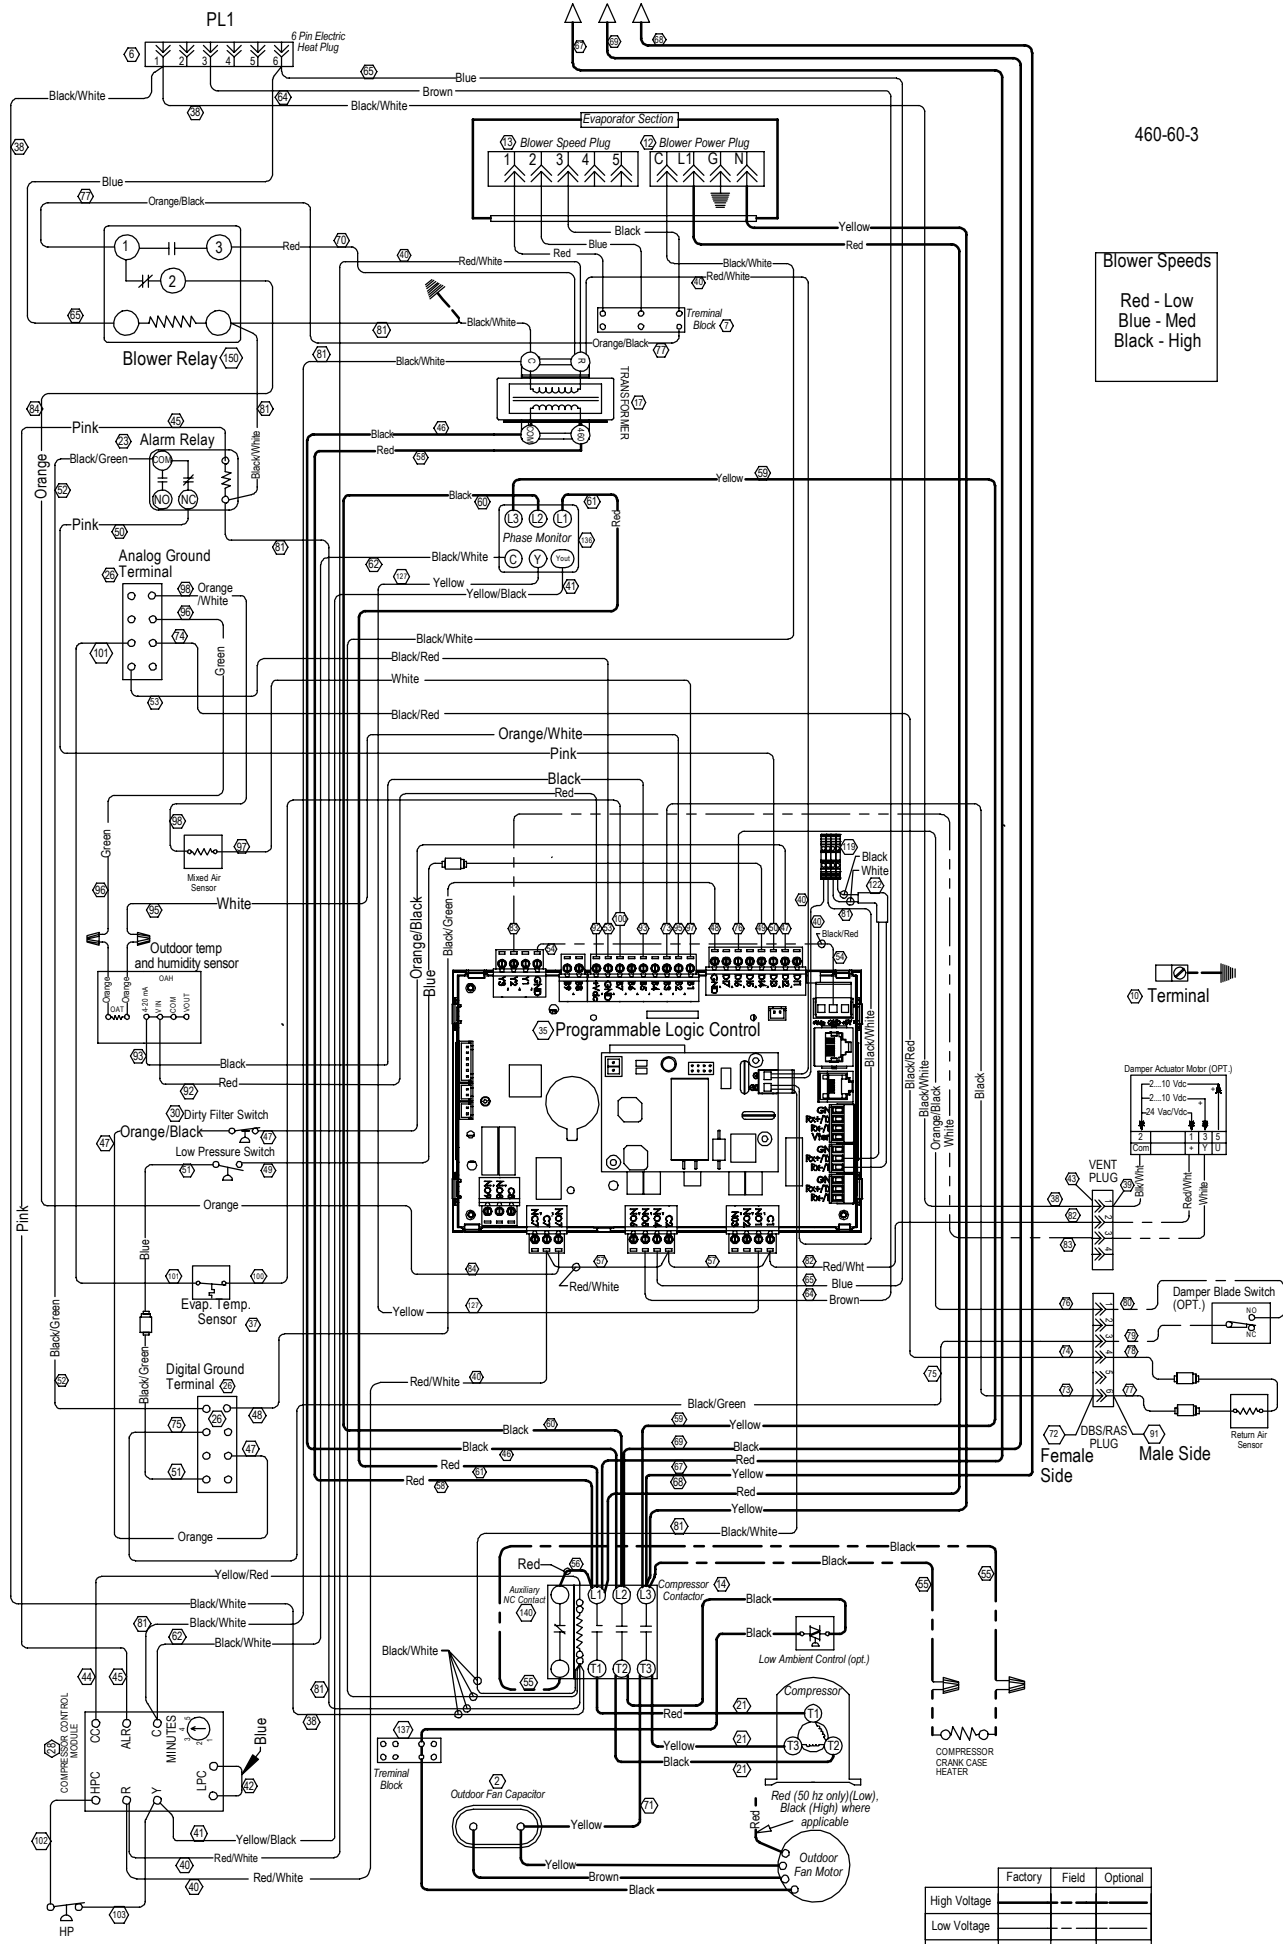

L1 L2 L3

460-60-3

Blower Speeds
 Red - Low
 Blue - Med
 Black - High

Terminal

Female Side Male Side

	Factory	Field	Optional
High Voltage			
Low Voltage			
D-10VDC			

4207-301 B