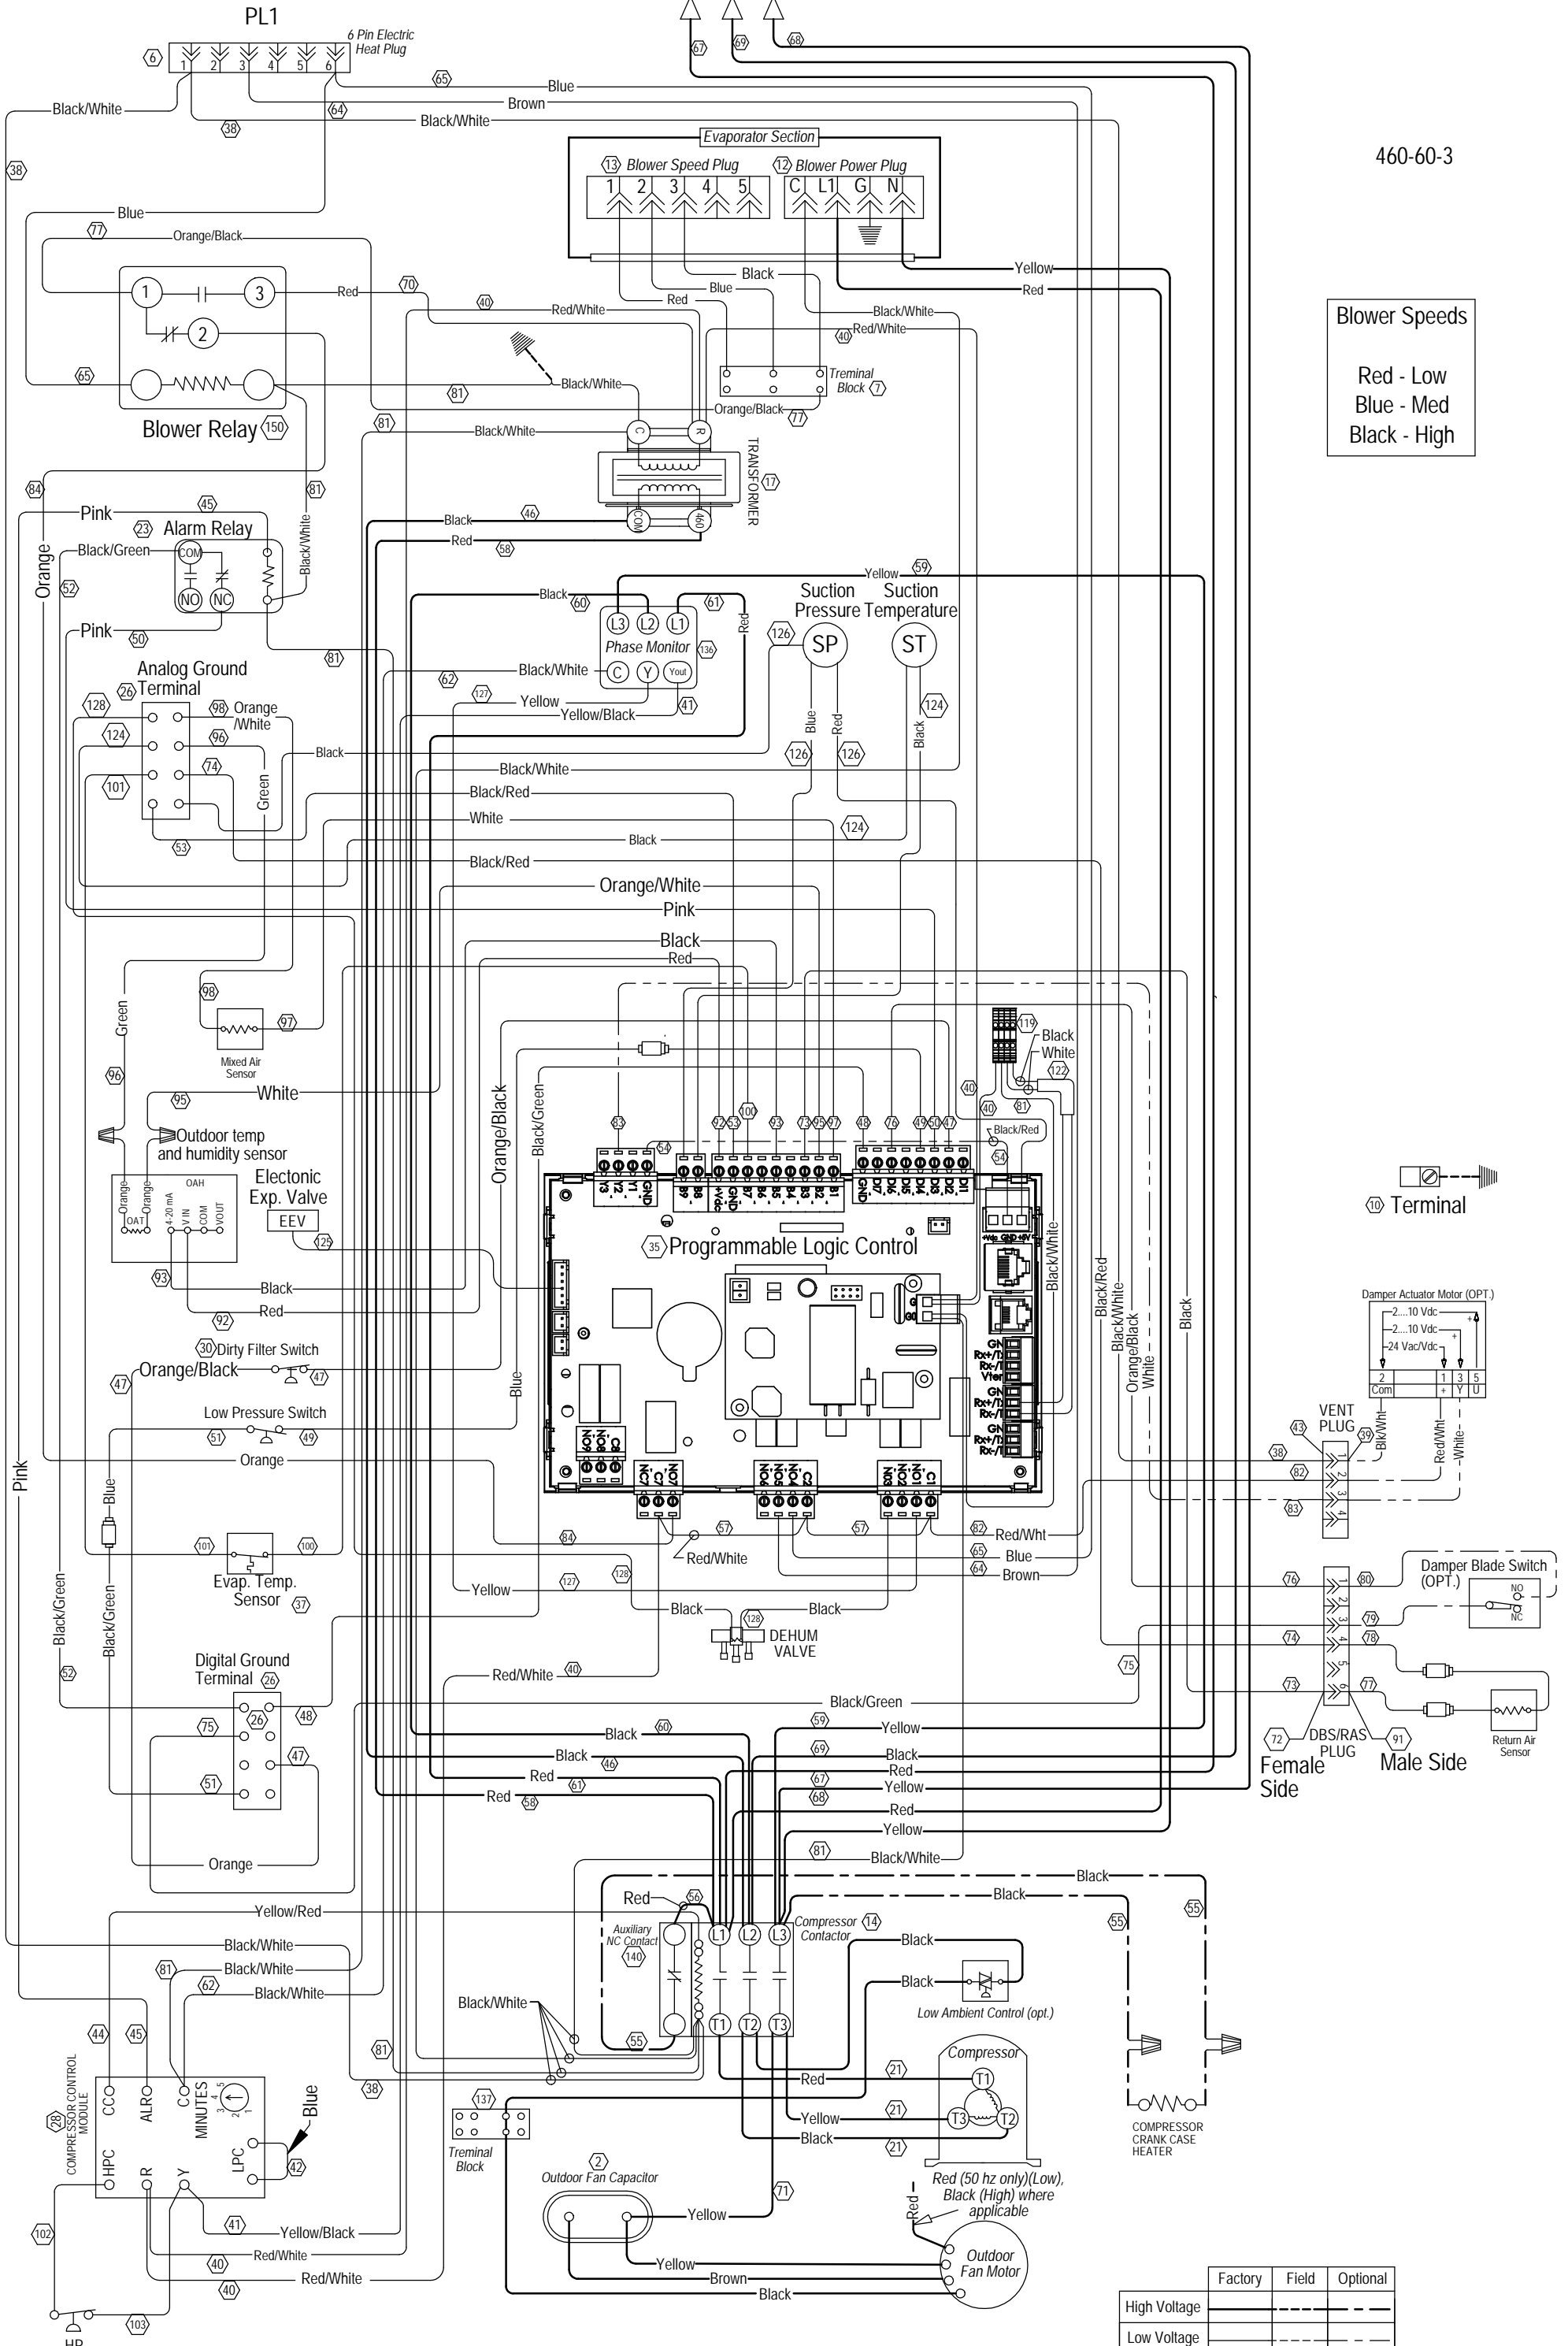

L1 L2 L3

460-60-3

Blower Speeds

Red - Low
 Blue - Med
 Black - High

Female Side

Male Side

| | Factory | Field | Optional |
|--------------|---------|-------|----------|
| High Voltage | | | |
| Low Voltage | | | |
| D-10VDC | | | |

4207-306 C