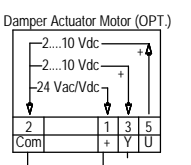

L1 L2 L3

460-60-3

Blower Speeds

Red - Low
 Blue - Med
 Black - High

Female Side

Male Side

| | Factory | Field | Optional |
|--------------|---------|-------|----------|
| High Voltage | | | |
| Low Voltage | | | |
| D-10VDC | | | |