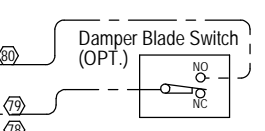

L1 L2 L3

460-60-3

Blower Speeds

Red - Low
 Blue - Med
 Black - High

Female Side

Male Side

| | Factory | Field | Optional |
|--------------|---------|-------|----------|
| High Voltage | | | |
| Low Voltage | | | |
| D-10VDC | | | |

4207-306 C