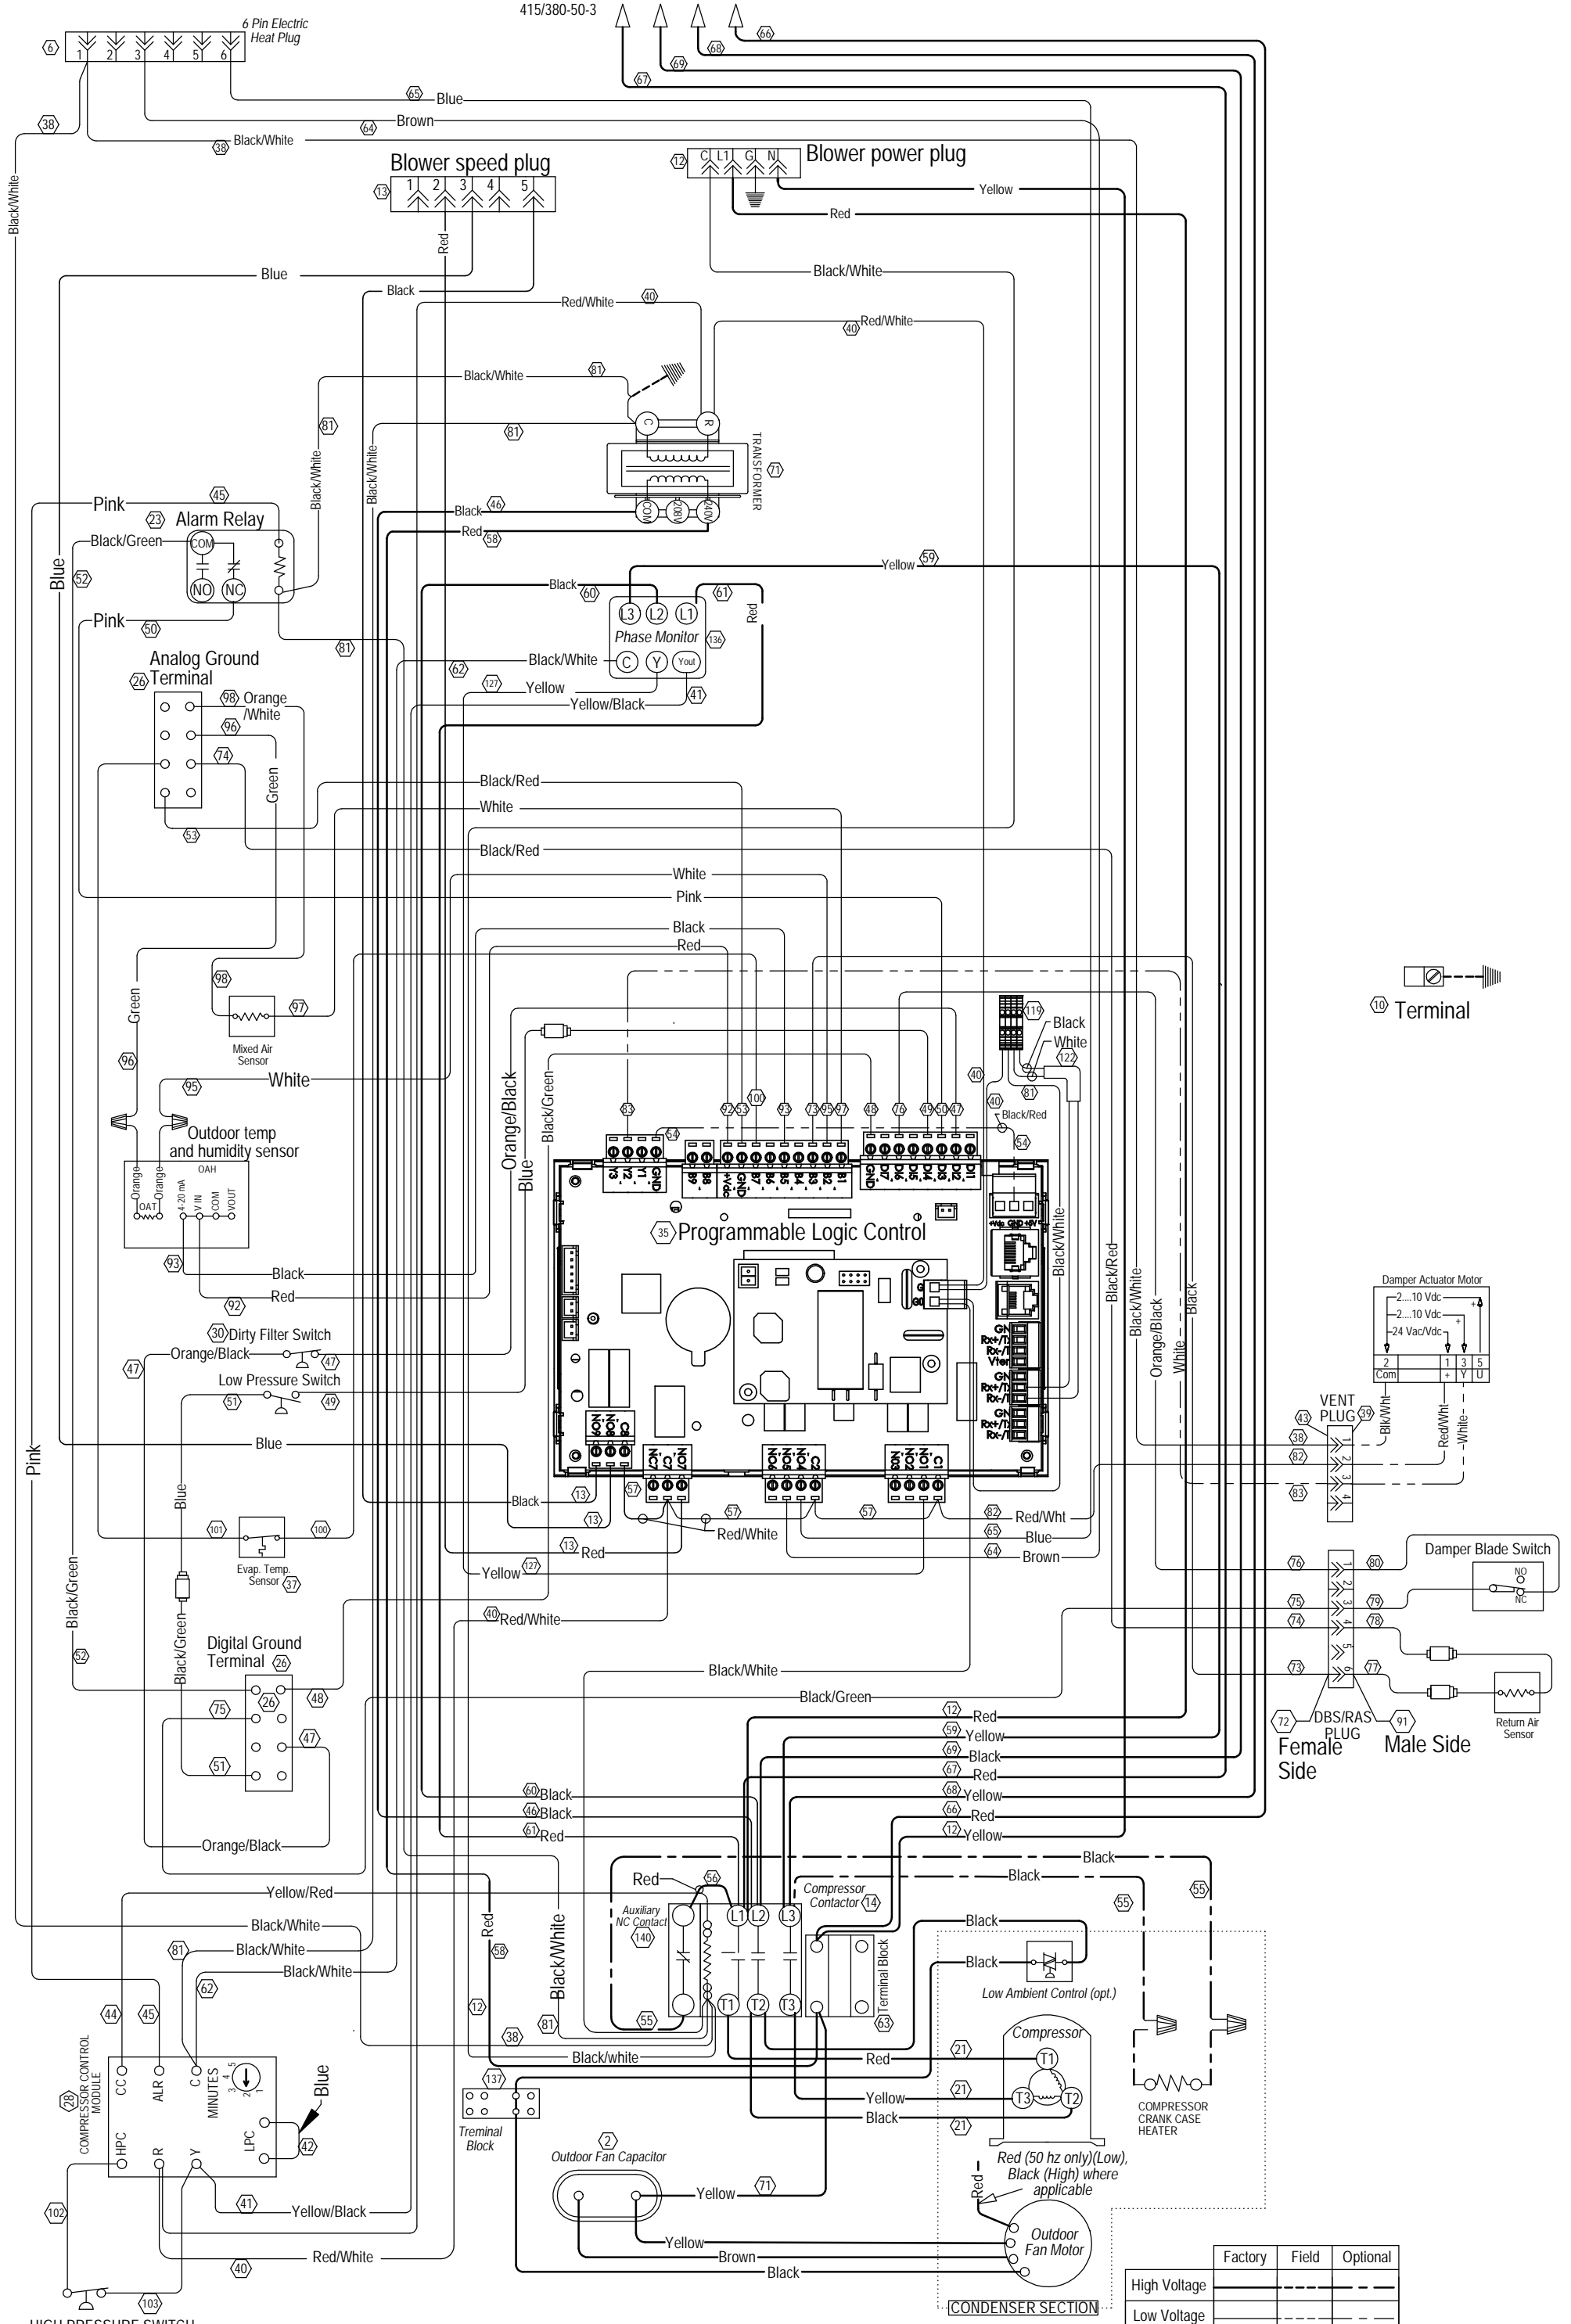

415/380-50-3  
L1 L2 L3 N

Terminal

	Factory	Field	Optional
High Voltage		---	---
Low Voltage		---	---
D-10VDC		---	---