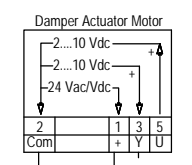

415/380-50-3  
L1 L2 L3 N

Terminal

	Factory	Field	Optional
High Voltage		---	---
Low Voltage		---	---
D-10VDC		---	---