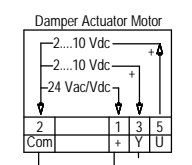

415/380-50-3
L1 L2 L3 N

Terminal

	Factory	Field	Optional
High Voltage		---	---
Low Voltage		---	---
D-10VDC		---	---