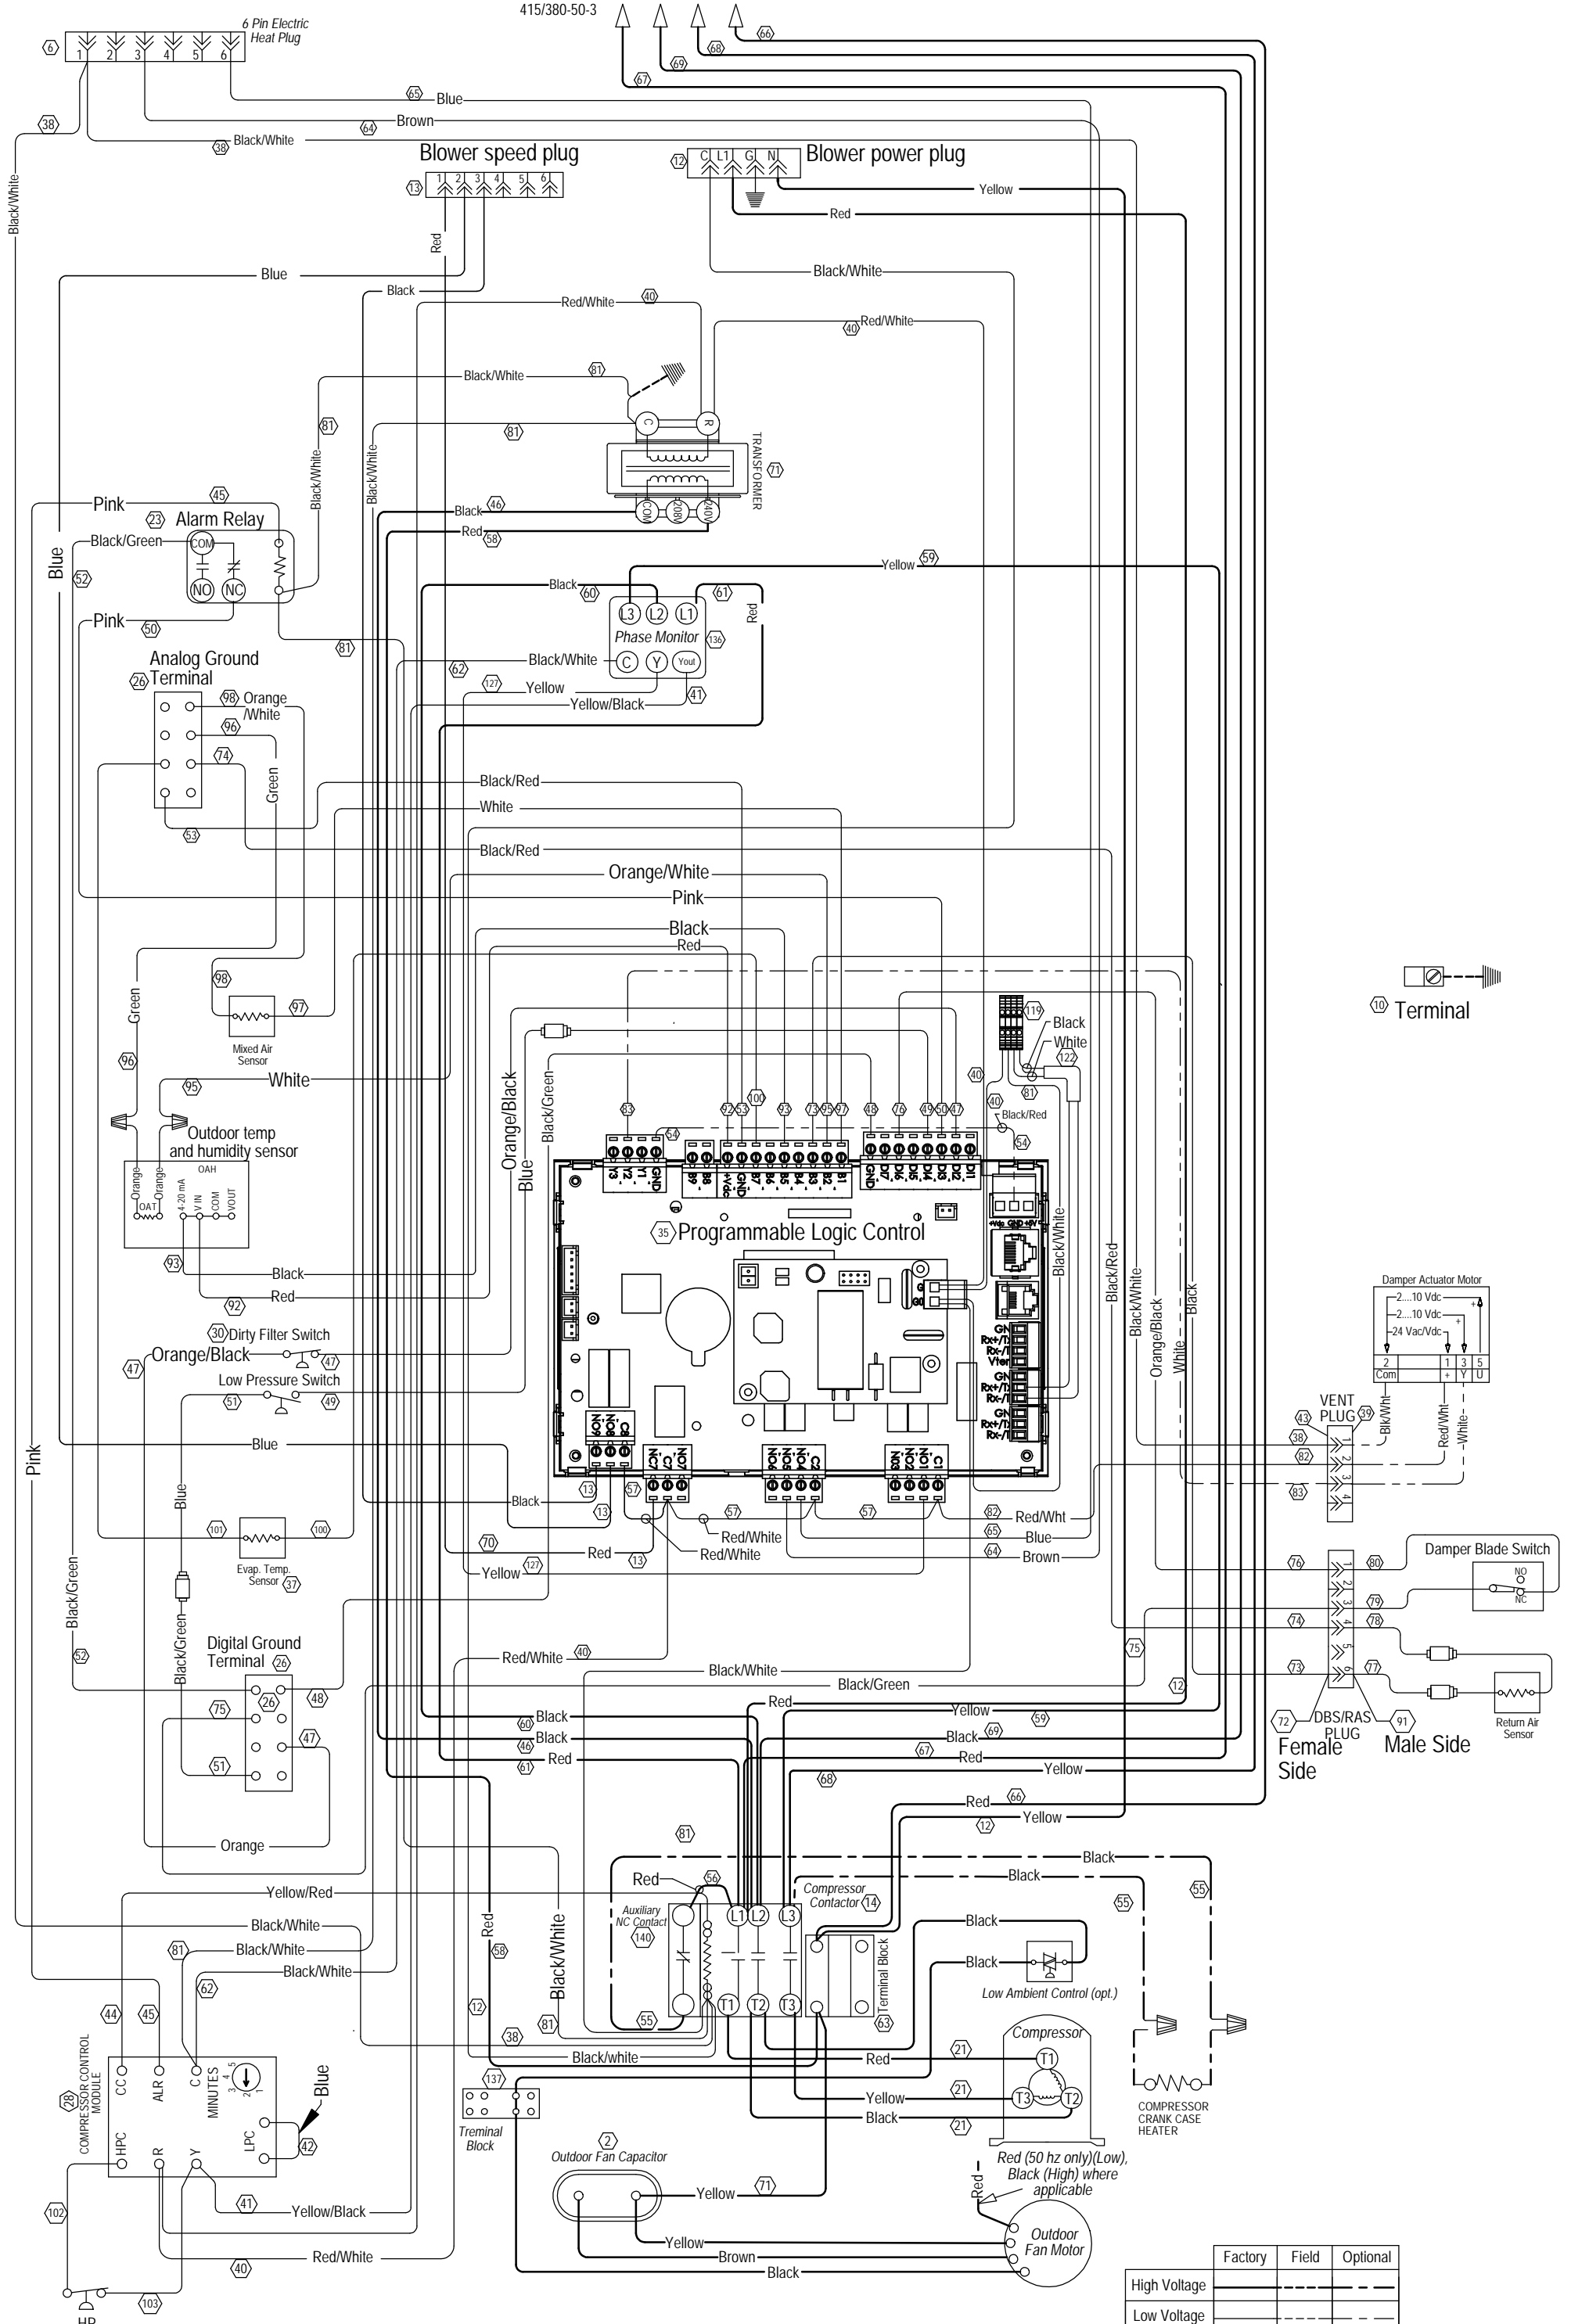

415/380-50-3
L1 L2 L3 N

Terminal

	Factory	Field	Optional
High Voltage		---	---
Low Voltage		---	---
D-10VDC		---	---