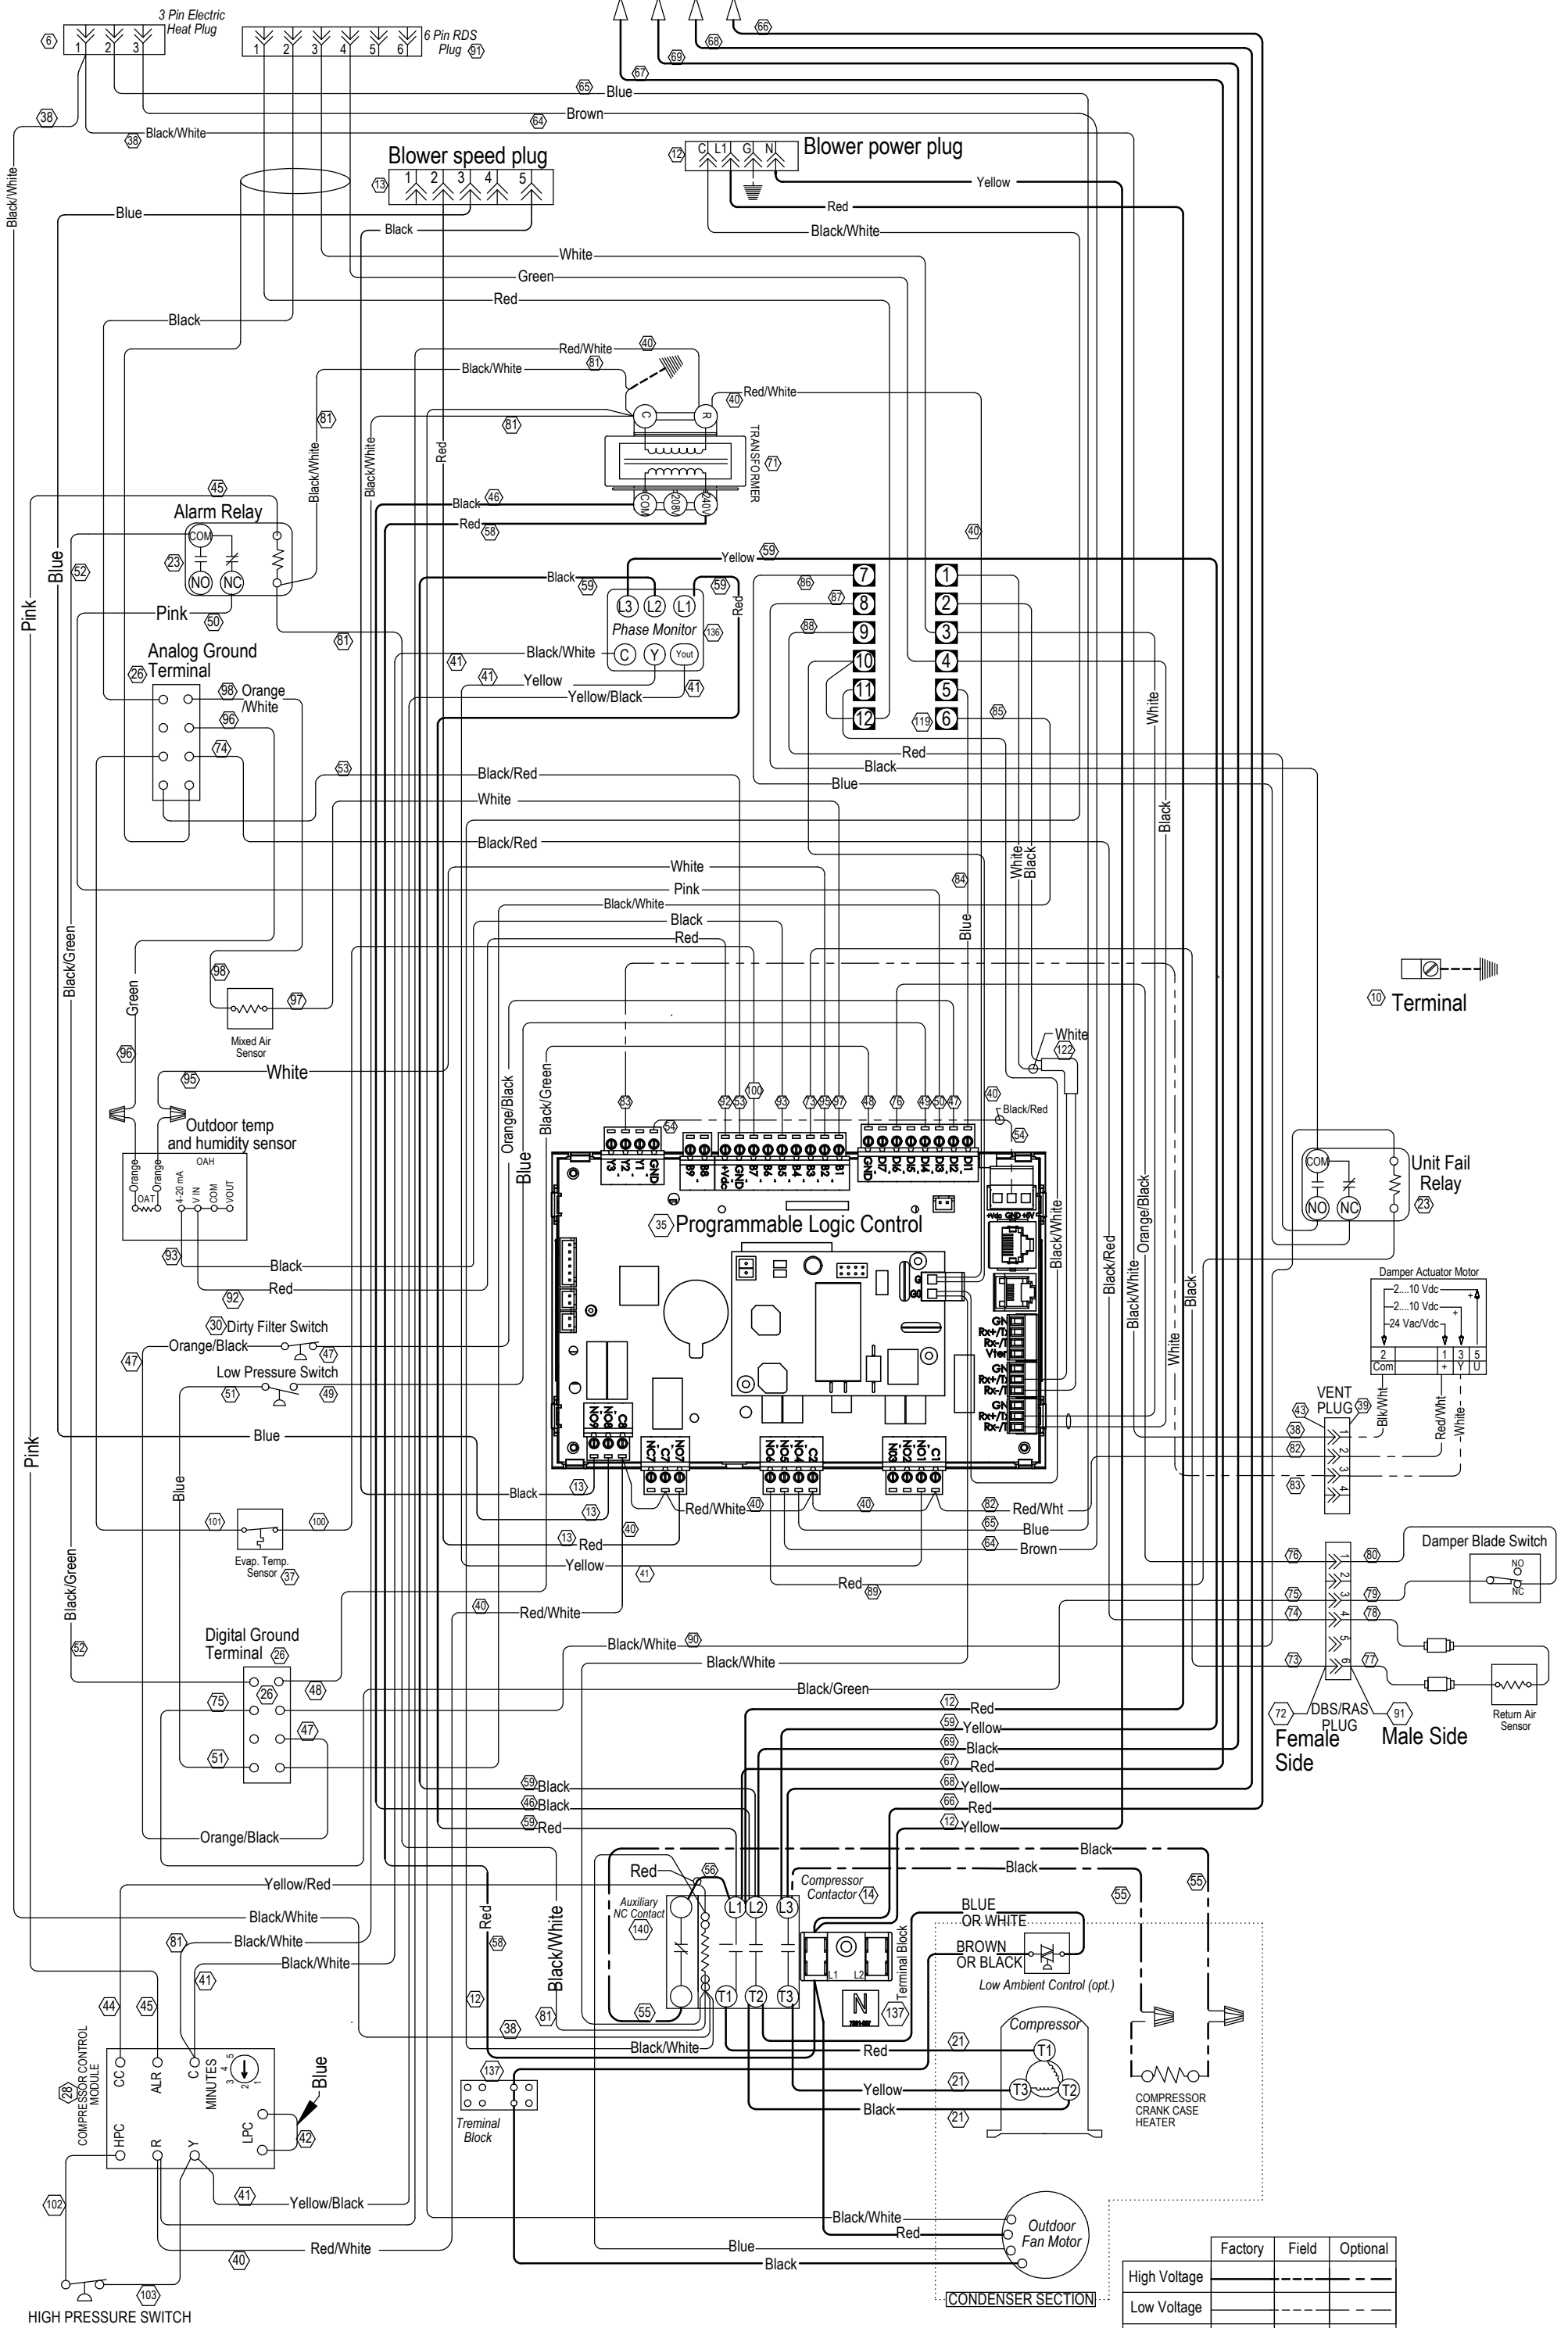

415/380-50-3 L1 L2 L3 N

Terminal

	Factory	Field	Optional
High Voltage		---	---
Low Voltage		---	---
D-10VDC		---	---