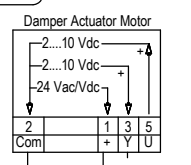

415/380-50-3 L1 L2 L3 N

Terminal

	Factory	Field	Optional
High Voltage		---	---
Low Voltage		---	---
D-10VDC		---	---