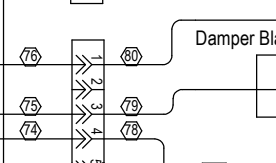

415/380-50-3 L1 L2 L3 N

Terminal

	Factory	Field	Optional
High Voltage		---	---
Low Voltage		---	---
D-10VDC		---	---