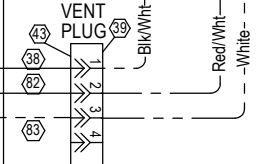

415/380-50-3 L1 L2 L3 N

Terminal

	Factory	Field	Optional
High Voltage		---	---
Low Voltage		---	---
D-10VDC		---	---