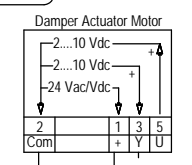

415/380-50-3 L1 L2 L3 N

Terminal

	Factory	Field	Optional
High Voltage	---	---	---
Low Voltage	---	---	---
D-10VDC	---	---	---