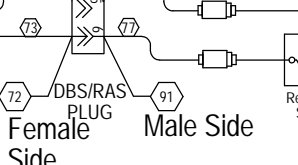

415/380-50-3 L1 L2 L3 N

Terminal

	Factory	Field	Optional
High Voltage	---	---	---
Low Voltage	---	---	---
D-10VDC	---	---	---