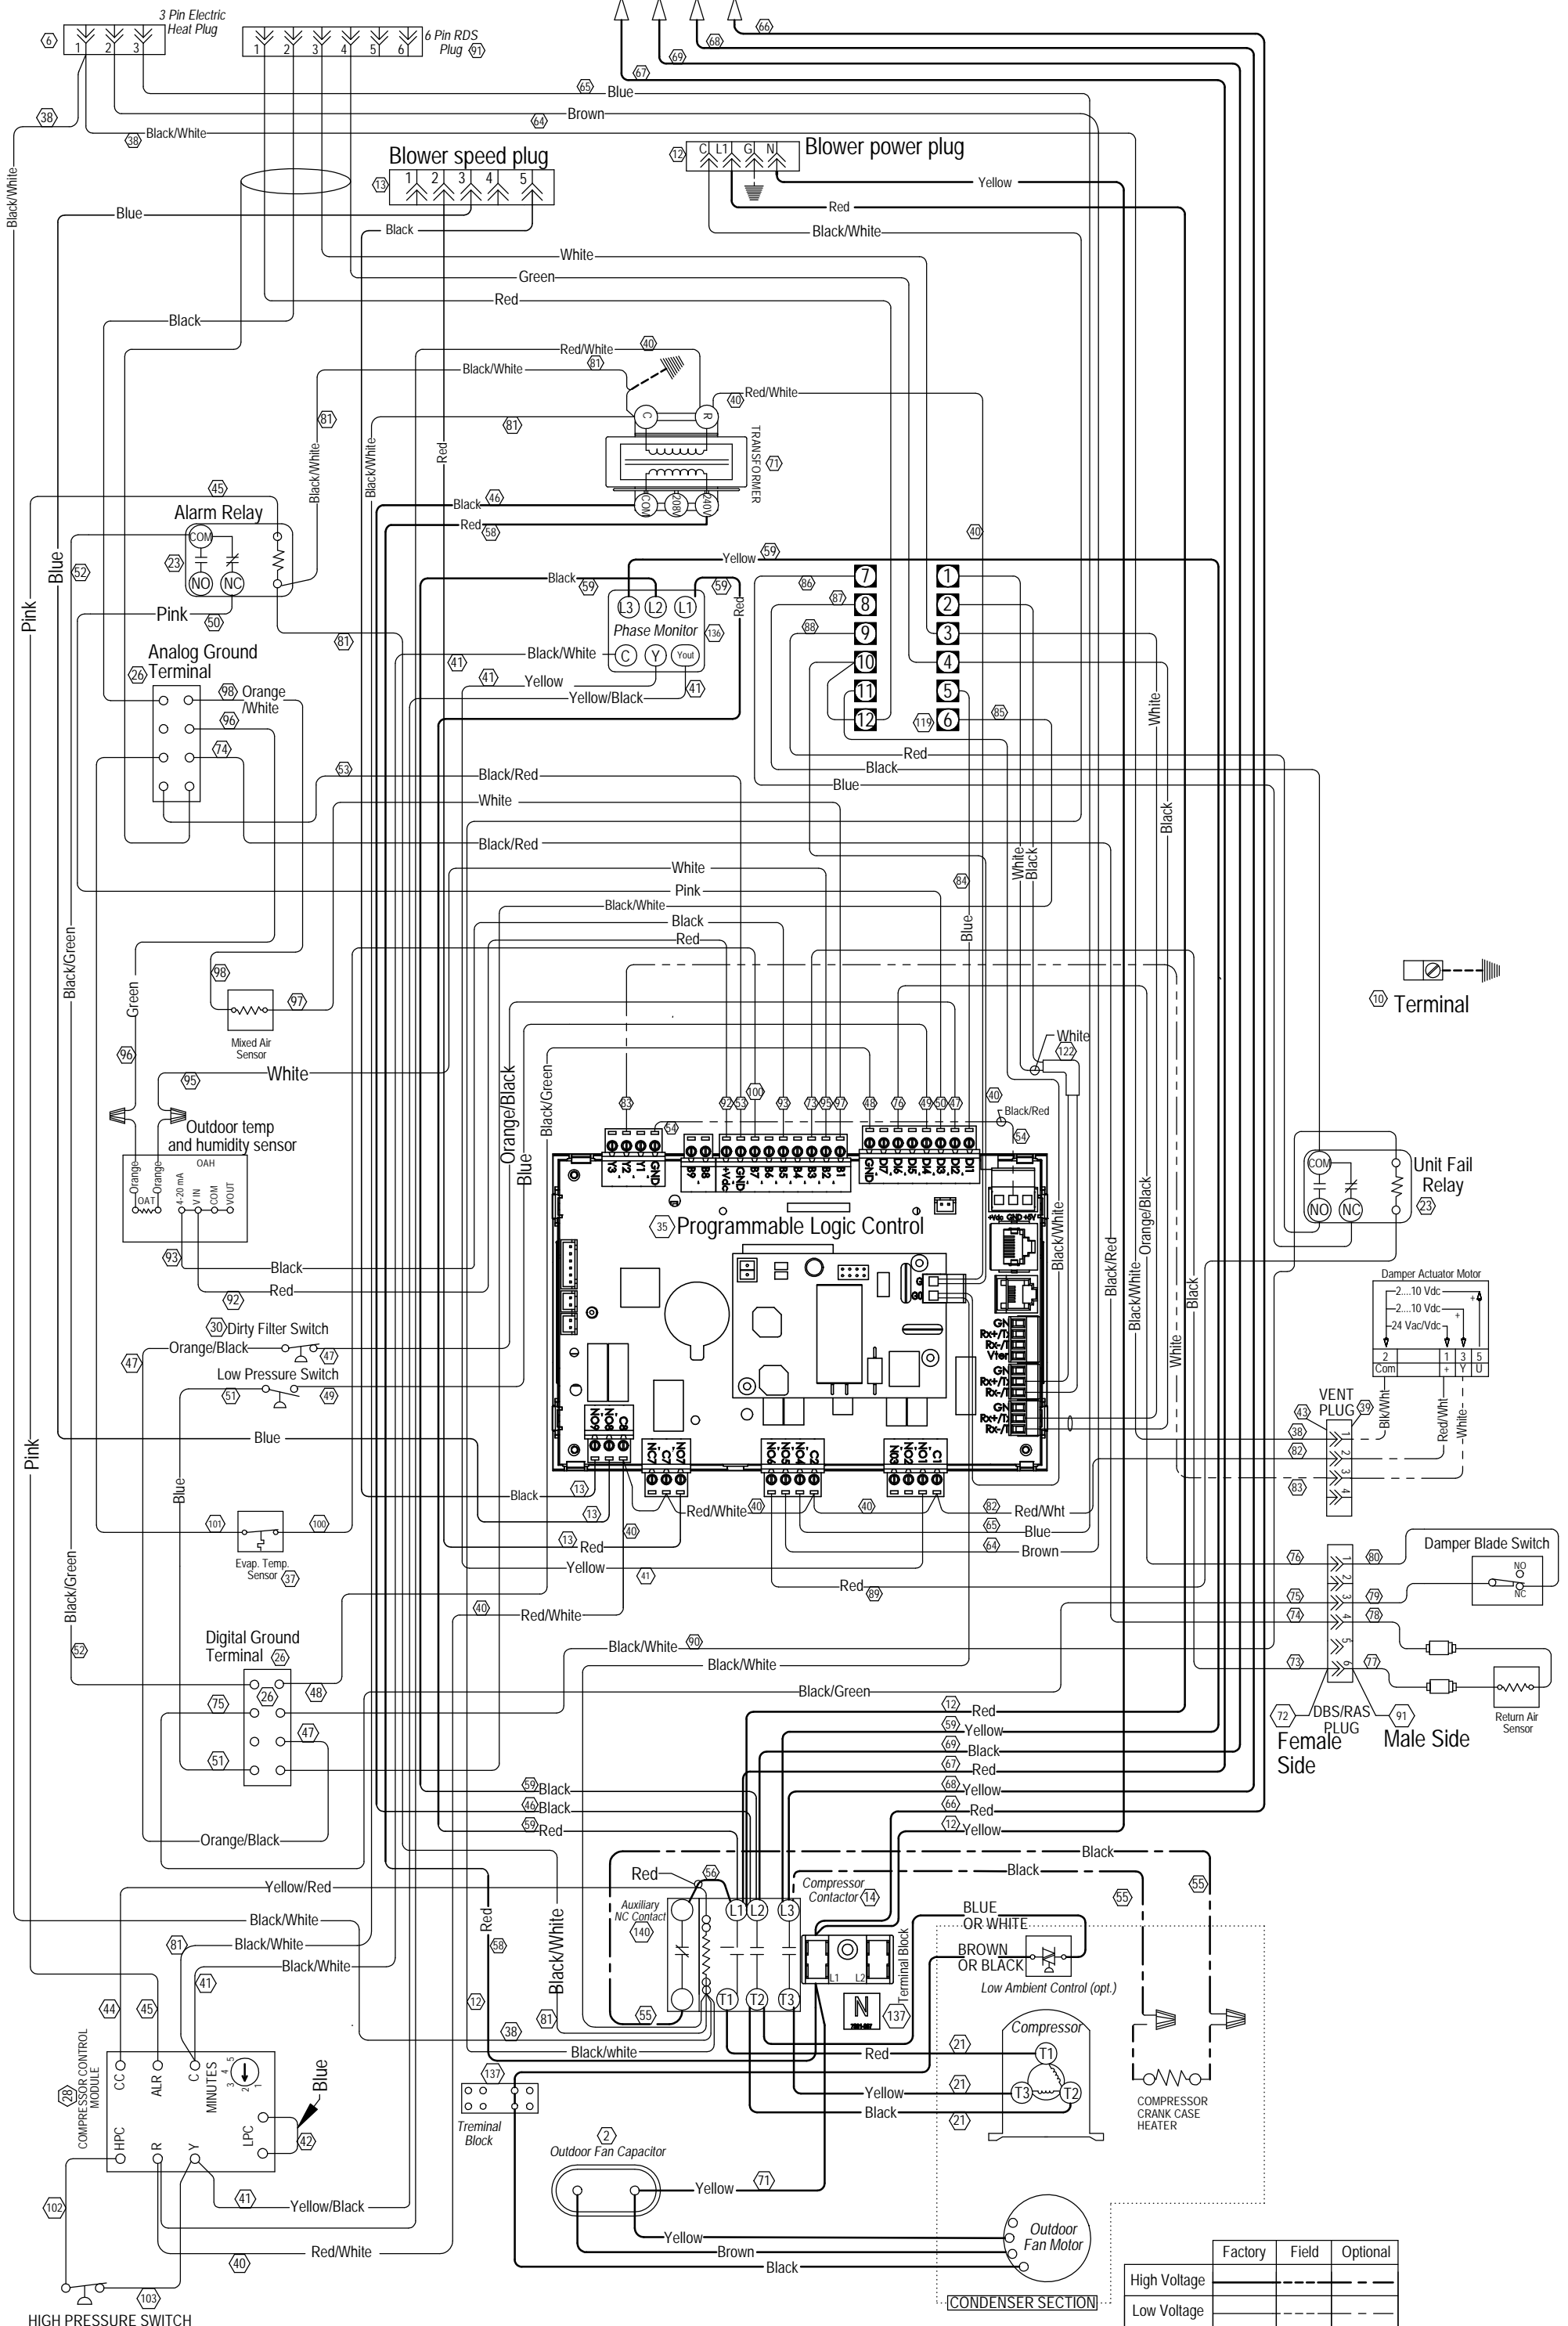

415/380-50-3 L1 L2 L3 N

Terminal

	Factory	Field	Optional
High Voltage	---	---	---
Low Voltage	---	---	---
D-10VDC	---	---	---