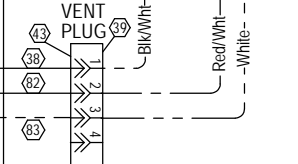

415/380-50-3 L1 L2 L3 N

Terminal

	Factory	Field	Optional
High Voltage	---	---	---
Low Voltage	---	---	---
D-10VDC	---	---	---