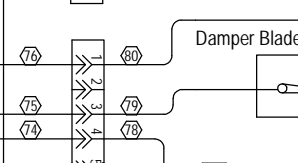

415/380-50-3 L1 L2 L3 N

Terminal

	Factory	Field	Optional
High Voltage	---	---	---
Low Voltage	---	---	---
D-10VDC	---	---	---