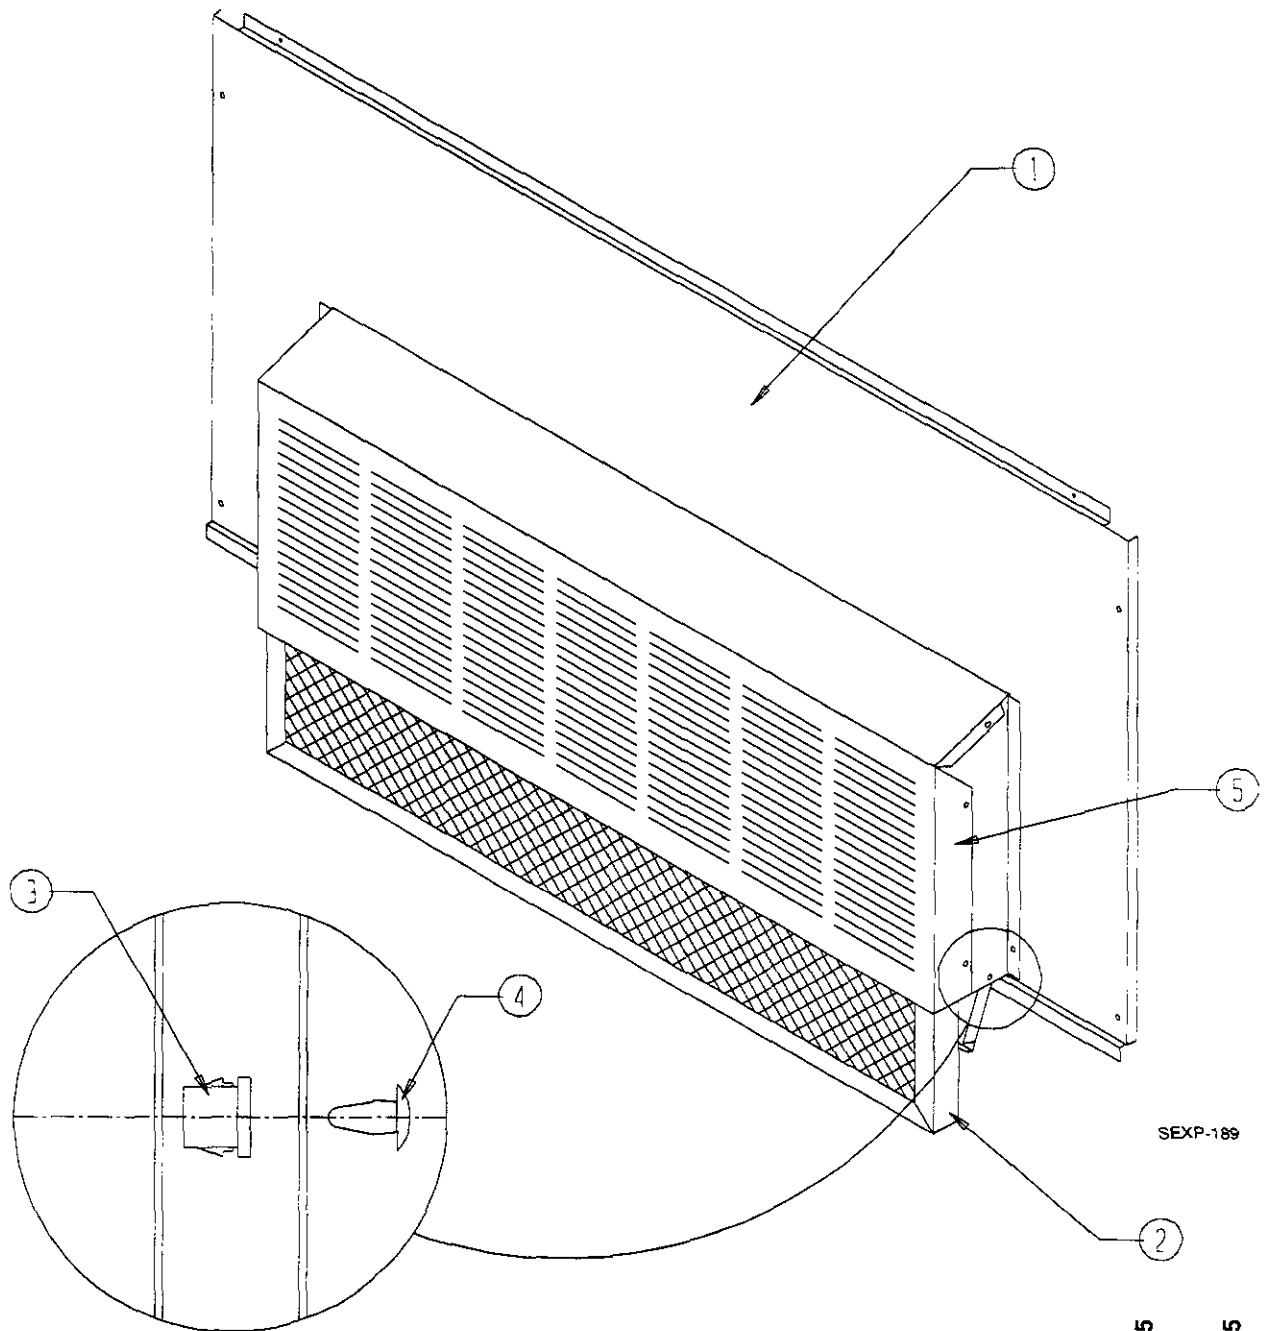

RAIN HOOD AND DOOR COMPONENTS

Drawing

No.	Part No.	Description	WGERV-A5	WGERV-C5
1	553-329-*	Service door	X	X
2	7003-033	Mist Eliminator	X	X
3	8611-057	Bushing	2	2
4	8611-059	Canoe Clip	2	2
5	962116	Beige Rain Hood - Complete	X	X
5	962117	Gray Rain Hood - Complete	X	X

* Exterior cabinet parts are manufactured with various paint color options. To insure that you receive the proper paint color, you must include the complete model and serial number of the unit for which cabinet parts are being ordered.