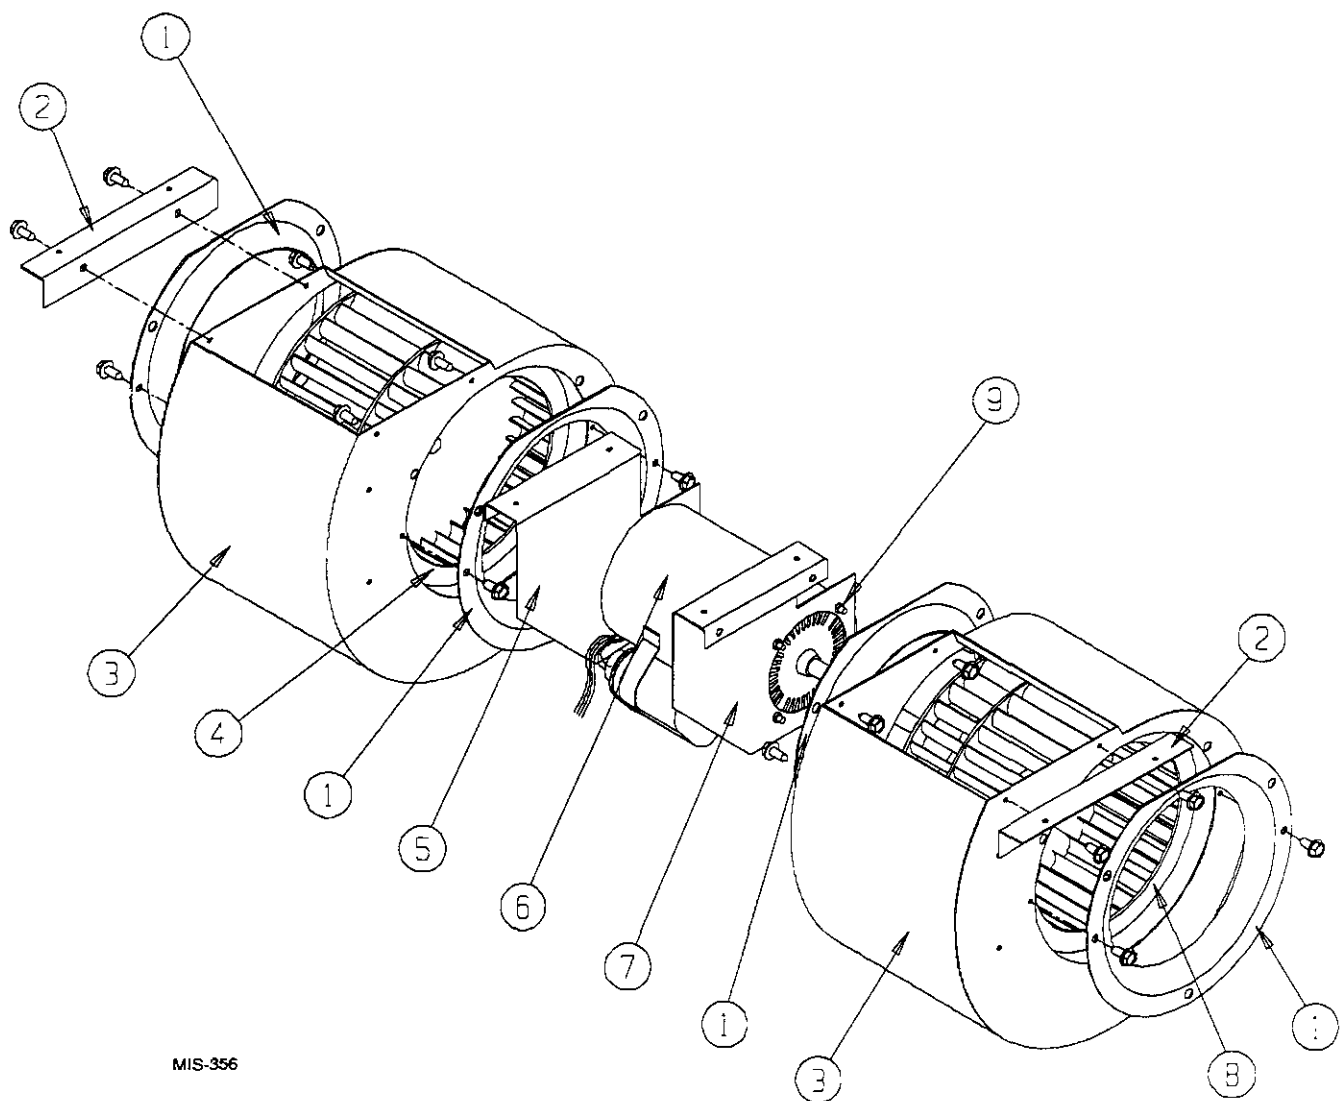

BLOWER COMPONENTS

MIS-356

Drawing

No.	Part No.	Description	WGERV-A5	WGERV-C5
1	144-180	Inlet Plate	4	4
2	105-1084	Blower Side Angle	2	2
3	151-161	Blower Housing Assembly	2	2
4	5152-094	Blower Wheel CCW	X	X
5	113Y274	Left Blower Motor Support	X	X
6	8101-019	Motor 230V	X	
6	8101-022	Motor 460V		X
7	113X274	Right Blower Motor Support	X	X
8	5152-095	Blower Wheel CW	X	X
9	1012-200	Flange Nuts	8	8