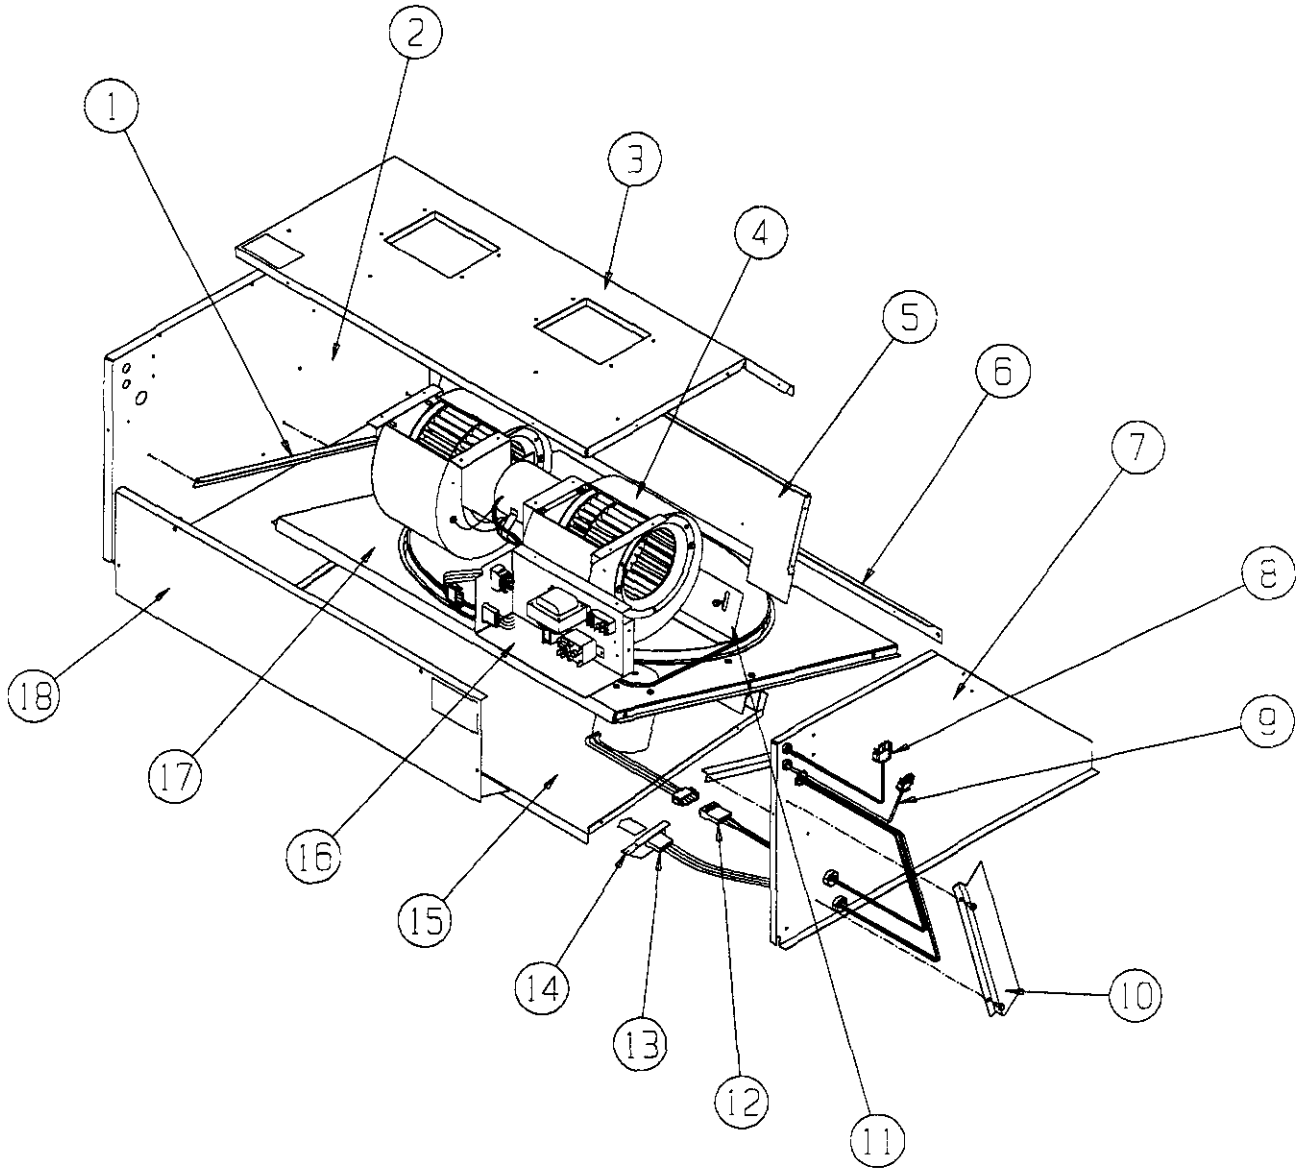

CABINET COMPONENTS

SEXP-354

CABINET COMPONENTS

Drawing No.	Part No.	Description	WGERV-A5	WGERV-C5
1	105Y1085	Left Side Angle	X	X
2	S101Y379	Left Side	X	X
3	S107-220	Top	X	X
4	Blower Assembly	See Blower Assembly Drawing	2	2
5	S121-344	Vertical Partition	X	X
6	105-1083	Cassette Stop Angle	2	2
7	S101X379	Right Side	X	X
8	3000-1128	Wire Assembly	X	X
9	3000-1130	Wire Assembly	X	X
10	135-185	Wire Shield	X	X
11	S105-1089	Pile Seal	X	X
12	3000-1125	Wire Assembly	X	
12	3000-1131	Wire Assembly		X
13	3000-1126	Wire Assembly	X	X
14	113-273	Plug Bracket	X	X
15	127-304	Base	X	X
16	Control Panel	See Control Panel Drawing	X	X
17	5070-029	Cassette Assembly - Complete	X	X
18	115-132	Front	X	X