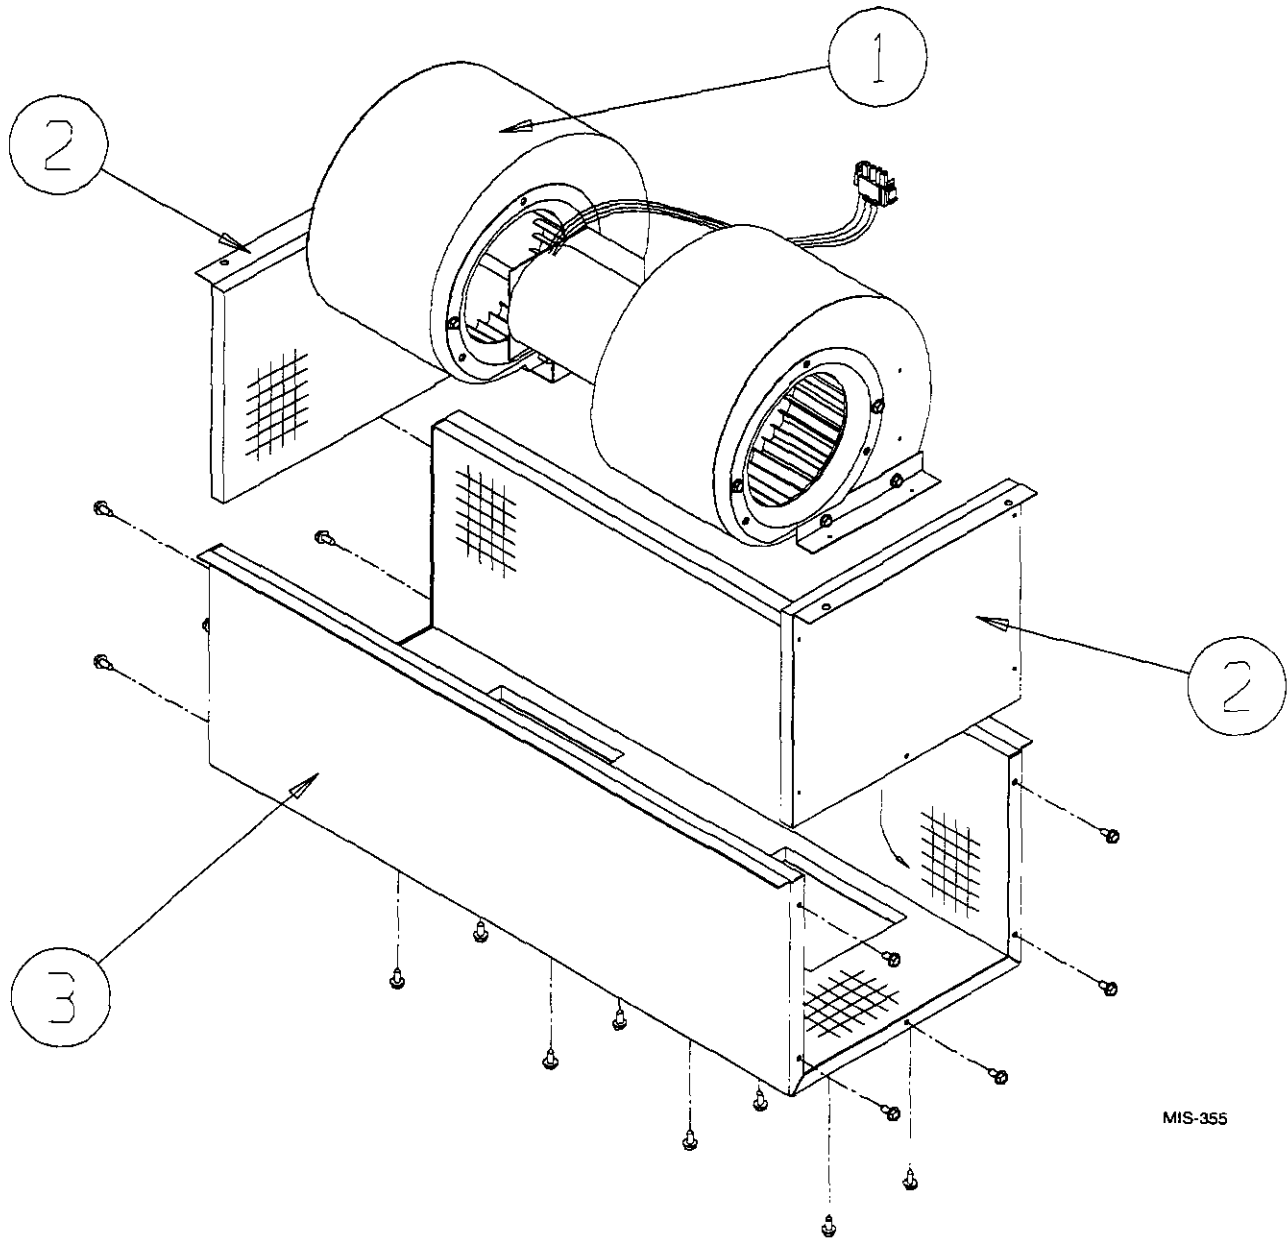

CABINET COMPONENTS

MIS-355

Drawing No.	Part No.	Description	WGERV-A5	WGERV-C5
1	Blower Assembly	See Blower Assembly Drawing	X	X
2	S101-380	Blower Box Side	2	2
3	S139-143	Blower Box Wrapper	X	X