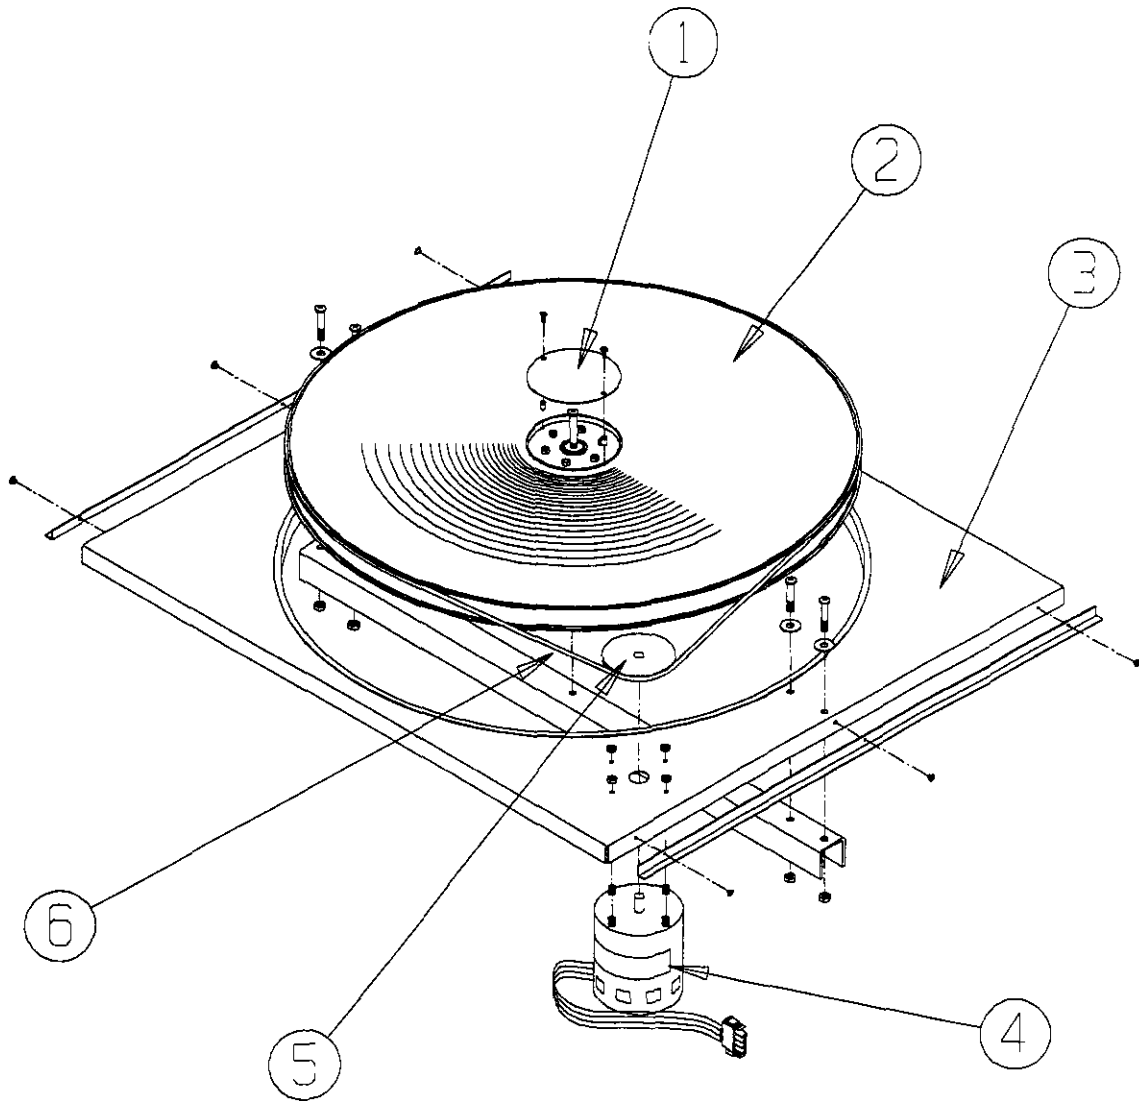

# BLOWER COMPONENTS

MIS-356

**Drawing**

No.	Part No.	Description	WGERV-A5	WGERV-C5
1	144-180	Inlet Plate	4	4
2	105-1084	Blower Side Angle	2	2
3	151-161	Blower Housing Assembly	2	2
4	5152-094	Blower Wheel CCW	X	X
5	113Y274	Left Blower Motor Support	X	X
6	8101-019	Motor 230V	X	
6	8101-022	Motor 460V		X
7	113X274	Right Blower Motor Support	X	X
8	5152-095	Blower Wheel CW	X	X
9	1012-200	Flange Nuts	8	8

# CASSETTE COMPONENTS

SEXP-352

Drawing No.	Part No.	Description	WGERV-A5	WGERV-C5
1	5070-032	Cassette Hardware Kit (wheel, shaft, nut, washer)	X	X
2	5070-031	Cassette Wheel w/Shaft and bearings	X	X
3	5070-029	Cassette Assembly Complete	X	X
4	8101-021	Motor	X	X
5	5070-025	Cassette Pulley	X	X
6	5070-030	Cassette Belt	X	X