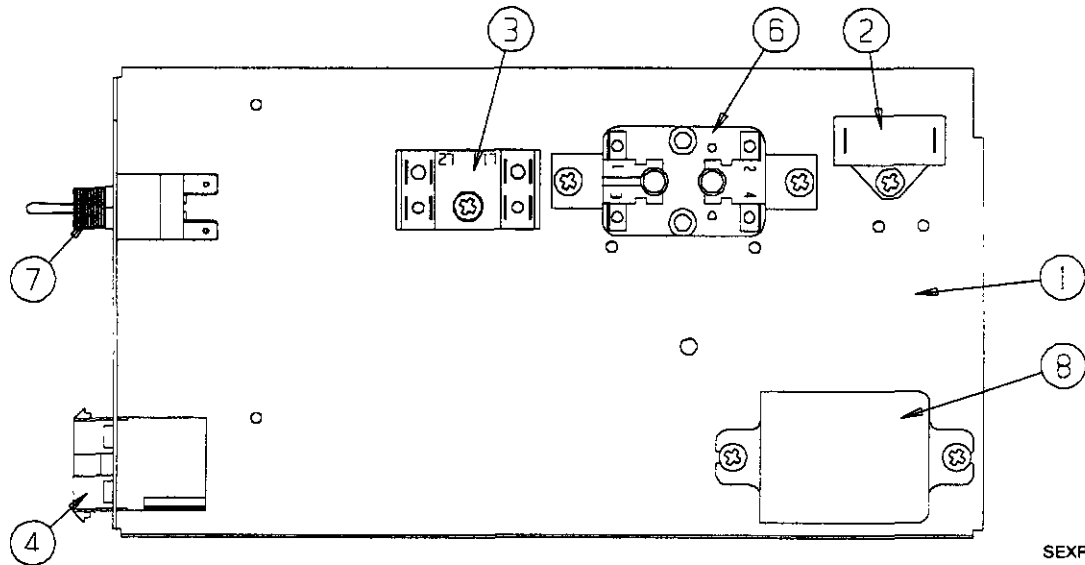

460 VOLT

SEXP-357

Drawing

No.	Part No.	Description	WGERV-A5	WGERV-C5
1	117-236	Control Panel	X	X
2	8552-073	Capacitor	X	X
3	8607-017	Terminal Block	X	X
4	3000-1127	Wire Assembly	X	X
5	8407-051	Transformer		X
6	8201-008	Relay	X	
6	8201-032	Relay		X
7	8406-101	Toggle Switch	X	
8	8201-048	Relay	X	X