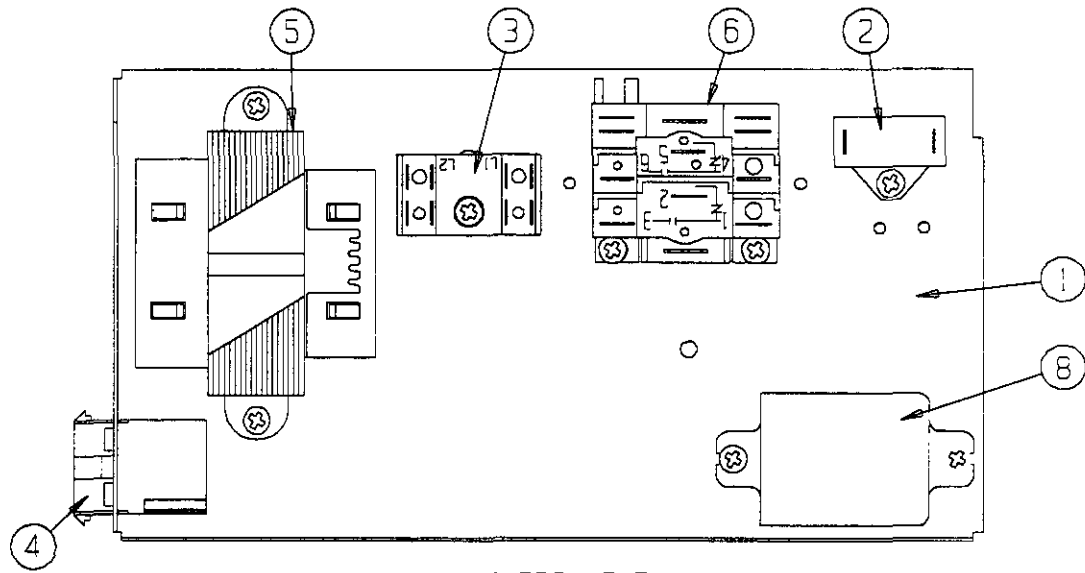

CONTROL PANEL COMPONENTS

208/230 VOLT