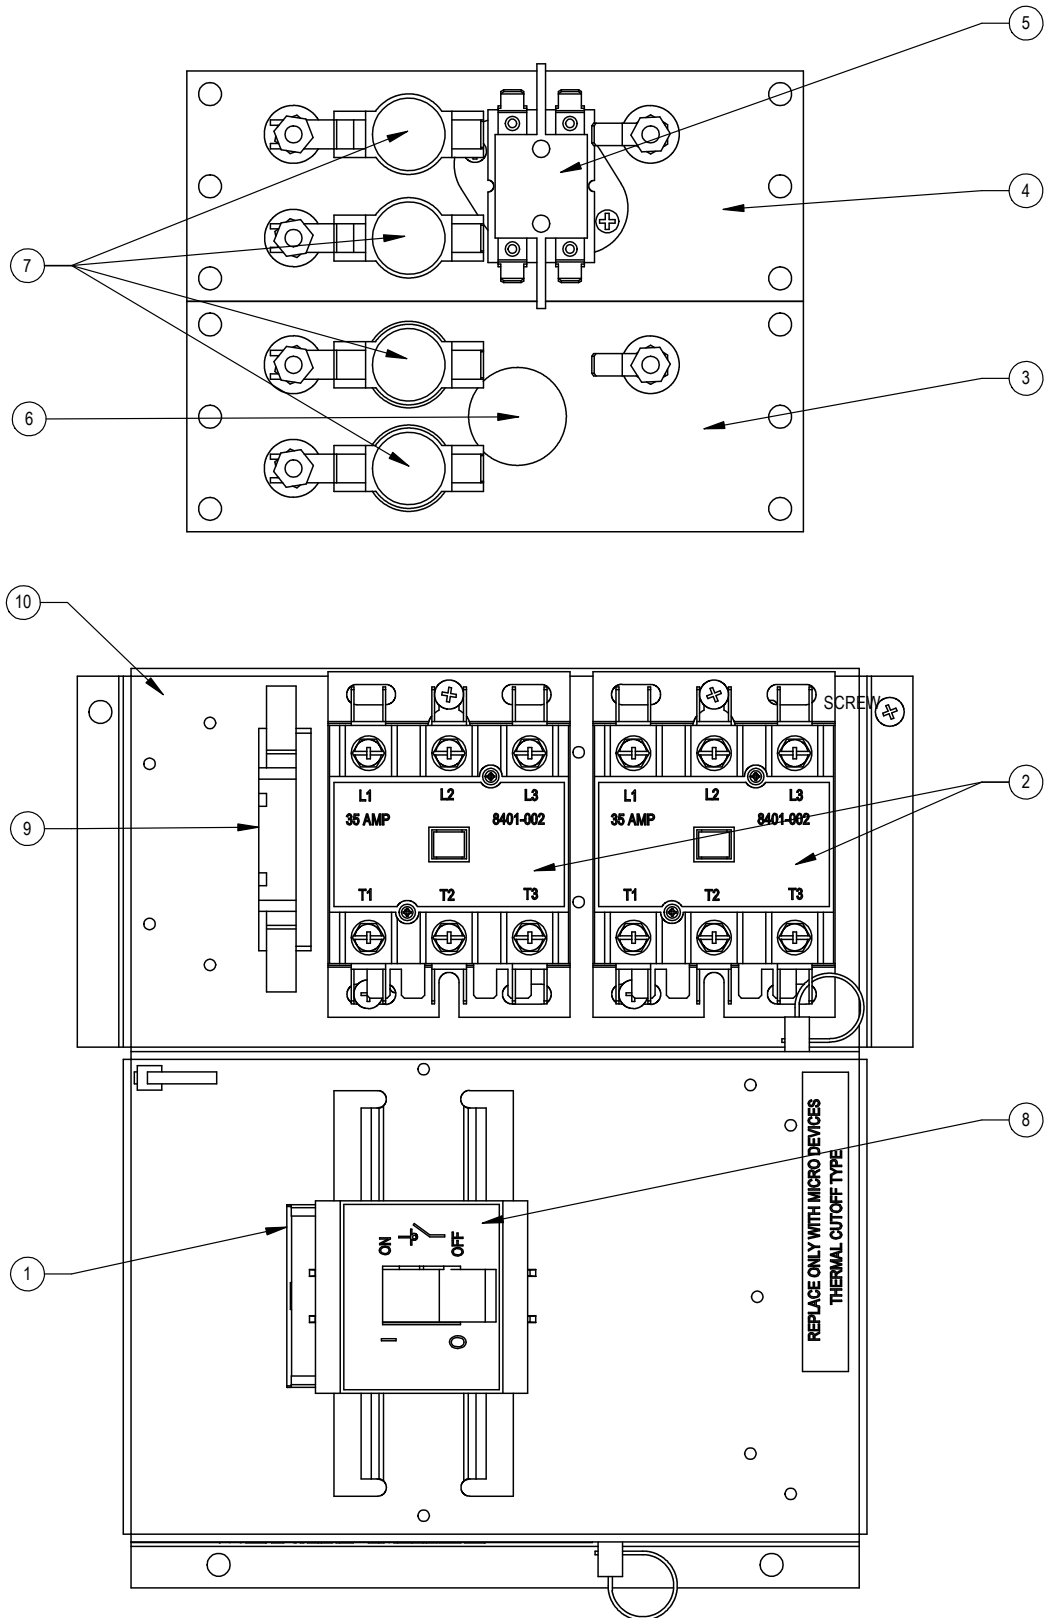

AIR CONDITIONER HEATER PACKAGES

SEXP-890

AIR CONDITIONER HEATER PACKAGES

Dwg. No.	Part No.	Description	EHW4TA-Q15	EHW4TA-Q15L	EHW6TA-Q15	EHW6TA-Q15L
1	8615-067	460V 40A Toggle Disconnect	X	X	X	X
2	8401-002	Contactor 3-Pole 25A	2	2	2	2
3	8604-145	6KW Heat Strip	X	X	X	X
4	8604-144	9KW Heat Strip	X	X	X	X
5	8402-070	Limit Control Auto Reset	X	X	X	X
6	6051-005	Plug	X	X	X	X
7	8402-128	Limit Control 220 Oneshot	4	4	4	4
8	8615-069	Switch Cover Plate	X	X	X	X
9	8401-043	Aux. NO Contact	X	X		
10	127X210	Heater Control Base	X		X	
10	127Y210	Heater Control Base		X		X
NS	4097-700	Wiring Diagram	X		X	
NS	4097-705	Wiring Diagram		X		X

NS – Not Shown