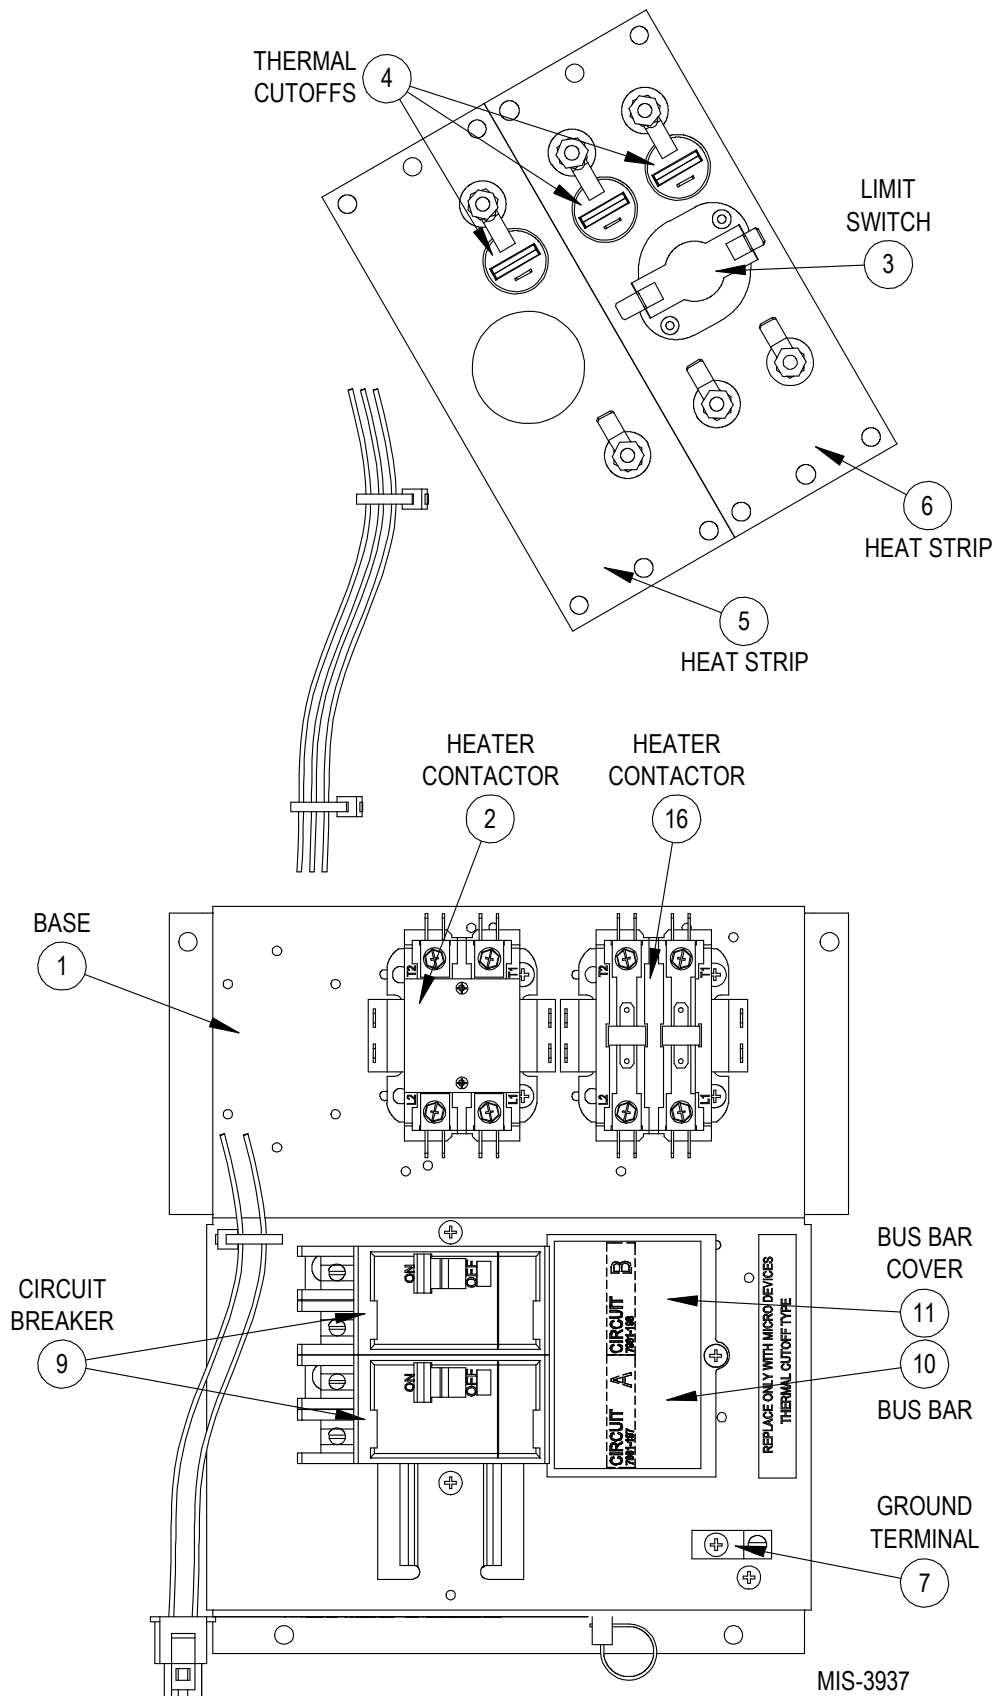

AIR CONDITIONER HEATER PACKAGES

AIR CONDITIONER HEATER PACKAGES

Drawing No.	Part No.	Description	EHW3TAE15	EHW5TAE15
1	127X210	Heater Control Base	X	X
2	8401-025	Heater Contactor	X	X
3	8402-031	Limit Control	X	
3	8402-075	Limit Control		X
4	8402-093	Thermal Cutoff	3	3
5	8604-089	Heat Strip 5 KW	X	X
6	8604-095	Heat Strip 10 KW	X	
6	8604-091	Heat Strip 10 KW		X
7	8611-006	Ground Terminal	X	X
9	8615-041	Circuit Breaker 60A 2-Pole	2	2
10	8615-047	Bus Bar	X	X
11	8615-049	Bus Bar Cover	X	X
16	8401-006	Heater Contactor	X	X
NS	4097-1005	Wiring Diagram	X	
NS	4097-1006	Wiring Diagram		X

NS = Not Shown