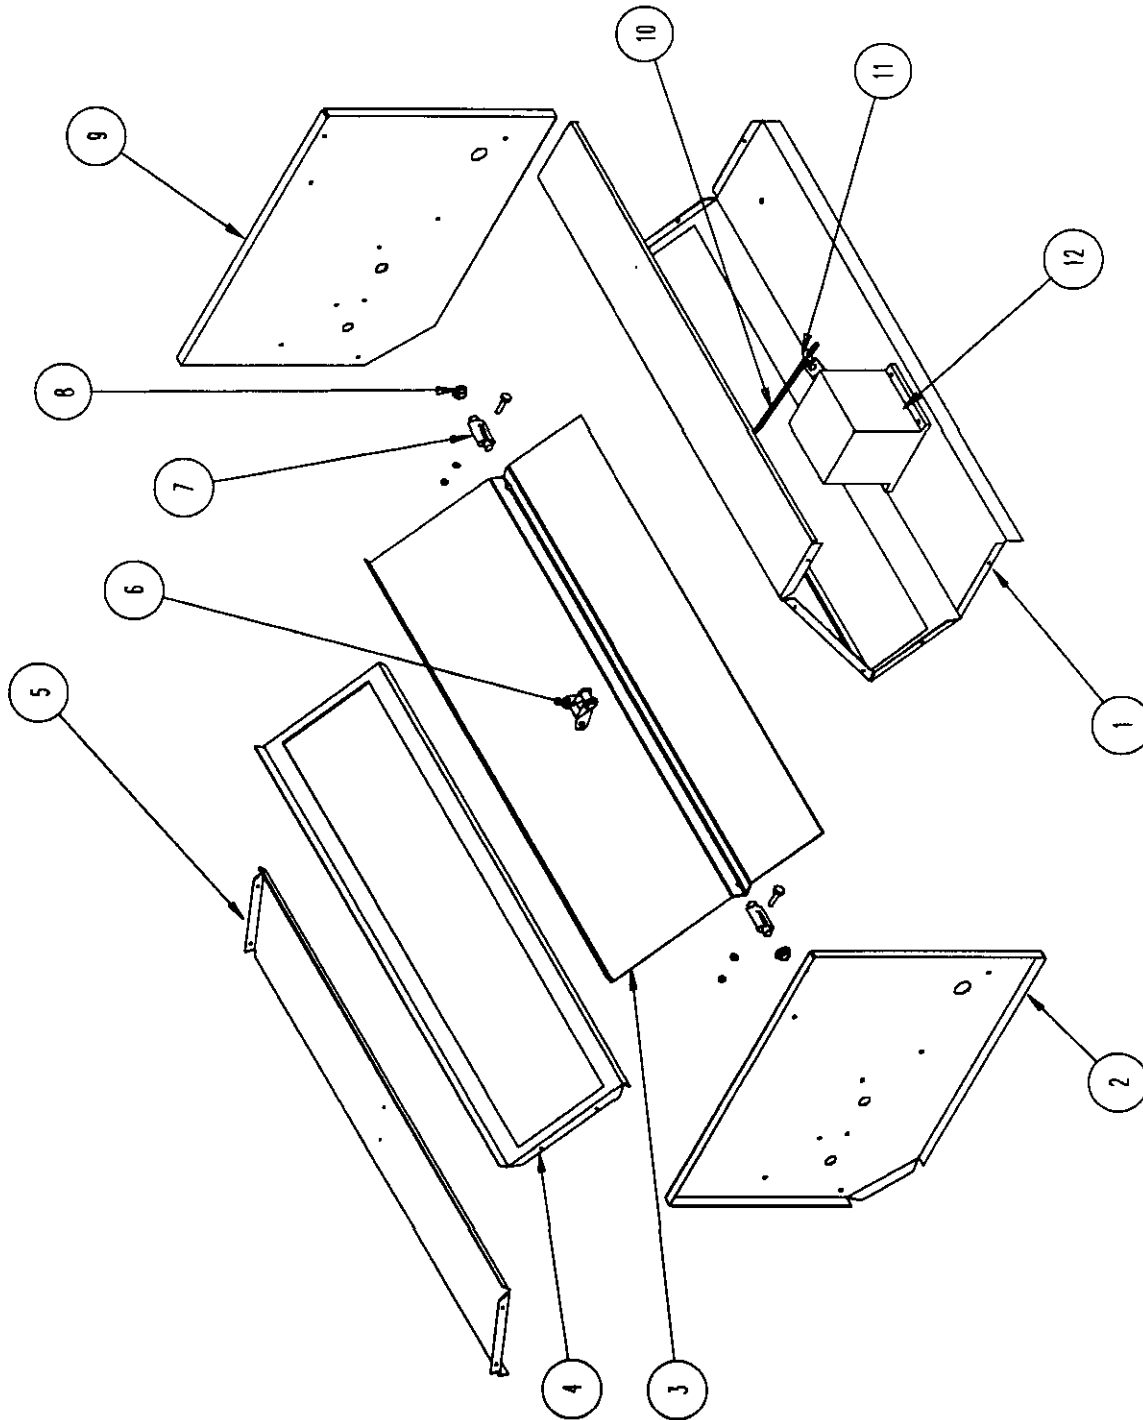


Replacement Parts Manual

COMMERCIAL ROOM VENTILATOR

MODEL: QCRV-A4A

General Notes

- Revised and/or additional pages may be issued from time to time.
- A complete and current manual consists of pages shown in the following contents section.

Contents

Description	Page
<i>Functional & Cabinet Components</i>	
◆ Exploded View	1
◆ Usage List	2

Important

- Contact the installing and/or local Bard distributor for all parts requirements. Make sure you have the complete model and serial number available from the unit rating plates.

BARD MANUFACTURING COMPANY
Bryan, Ohio 43506

Since 1914...Moving ahead, just as planned.

Manual: 2110-667
File: Tab 14
Date: 05-06-97

FUNCTIONAL and CABINET COMPONENTS

FUNCTIONAL and CABINET COMPONENTS

Drawing No.	Part No.	Description	QERV-A4A
1	137-370	Front Fill	X
2	100Y346	Left End	X
3	139-116	Blade	X
4	137-369	Rear Fill	X
5	127-279	Base	X
6	8602-040	Bracket	X
7	8602-038	Damper Blade Pin	X
8	8602-039	Bushing	X
9	100X346	Right End	X
10	8602-044	Rod	X
11	8602-008	Ball Joint	X
12	8602-020	Motor	X
NS	3000-1072	Wire Assembly	X
NS	4056-132	Wiring Diagram	X