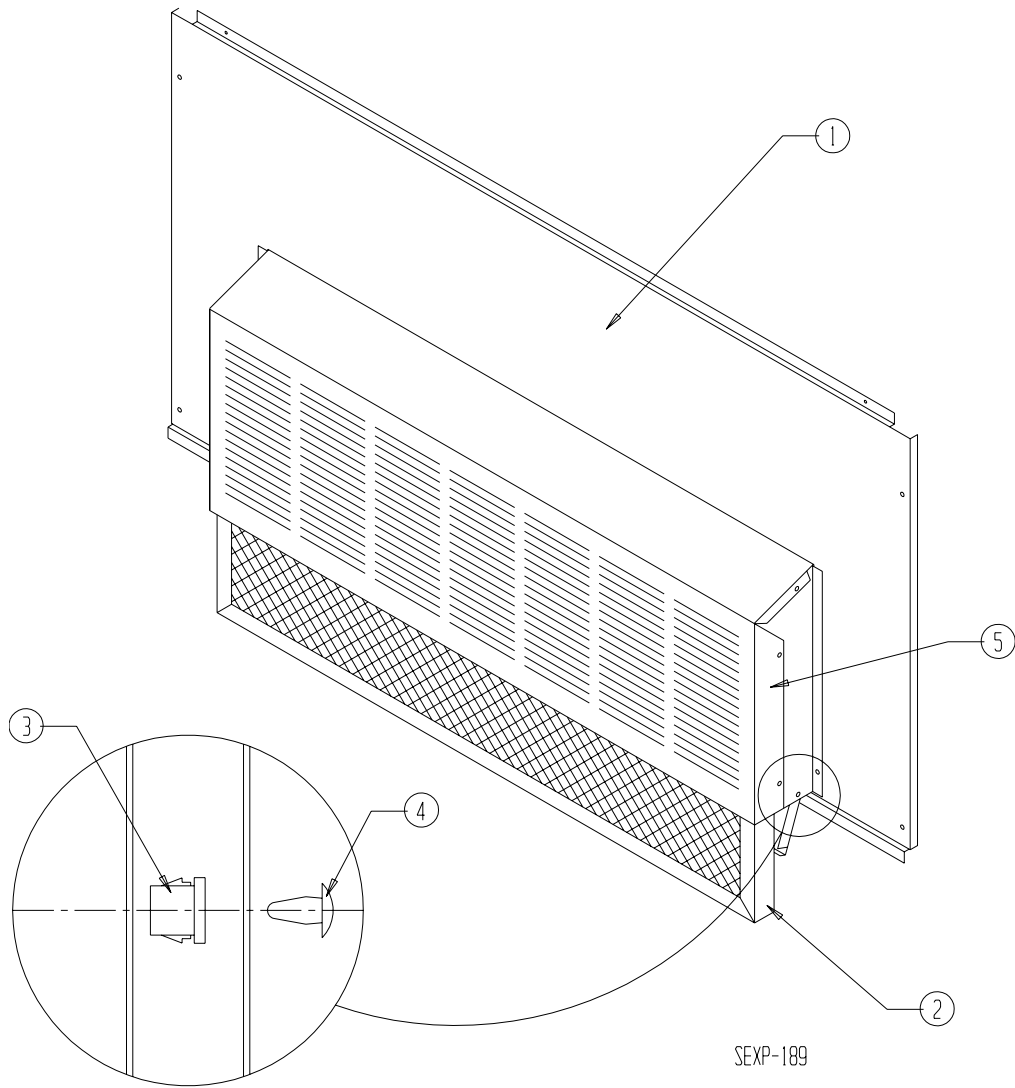

RAIN HOOD and SERVICE DOOR

RAIN HOOD and SERVICE DOOR

Drawing No.	Part No.	Description	CHEIFM-5-X	CHEIFM-5-4
1	553-408*	Service Door	X	X
2	7003-061	Mist Eliminator	X	X
3	8611-057	Bushing	2	2
4	8611-059	Canoe Clip	2	2
5	920-0033	Beige Rain Hood Complete with Mist Eliminator	X	
5	920-0034	Buckeye Gray Rain Hood Complete with Mist Eliminator		X