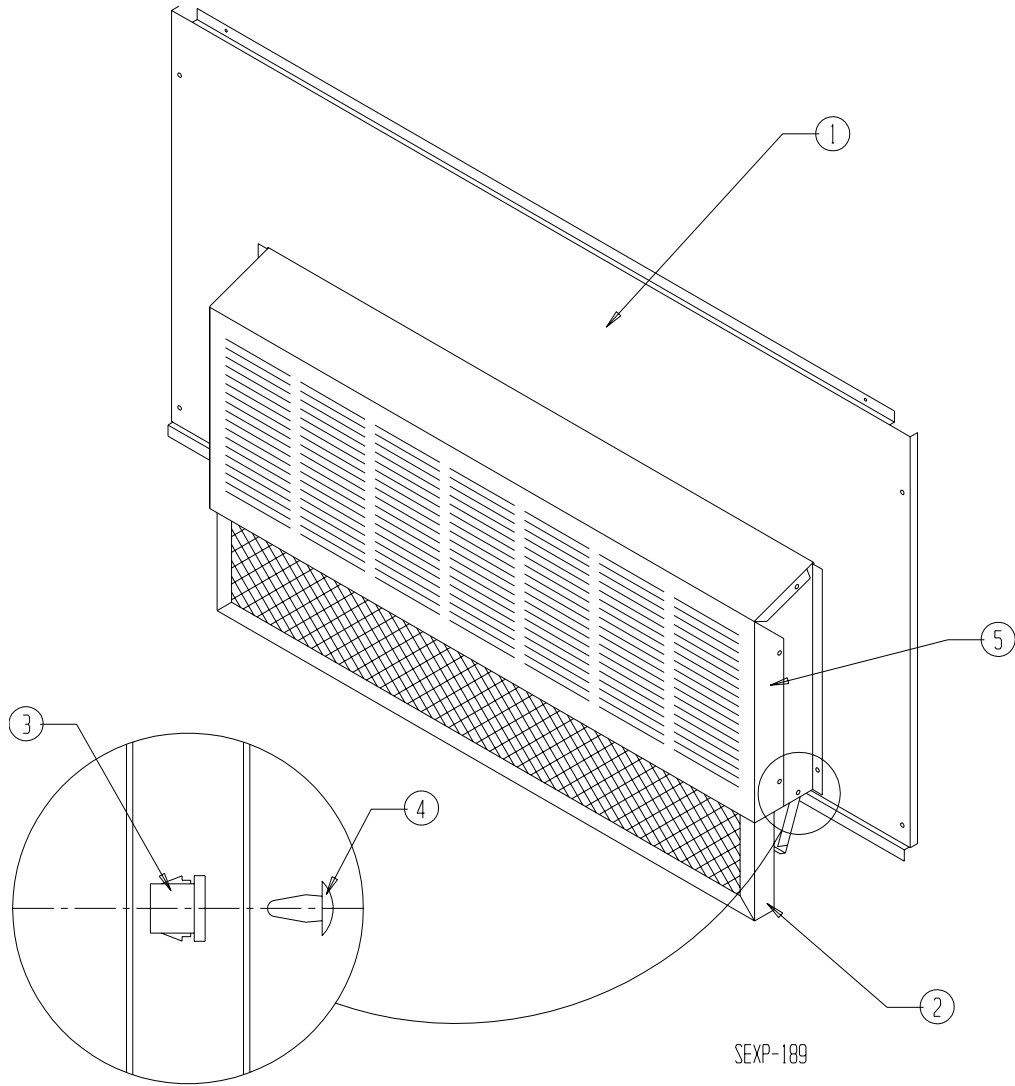

RAIN HOOD and SERVICE DOOR

RAIN HOOD and SERVICE DOOR

Drawing No.	Part No.	Description	CHEIFM-5-X	CHEIFM-5-4
1	553-408-*	Service Door	X	X
2	7003-061	Mist Eliminator	X	X
3	8611-057	Bushing	2	2
4	8611-059	Canoe Clip	2	2
5	920-0033	Beige Rain Hood Complete with Mist Eliminator	X	X
5	920-0036	Dark Bronze Rain Hood Complete with Mist Eliminator	X	X
5	920-0035	Desert Brown Rain Hood Complete with Mist Eliminator	X	X
5	920-0034	Buckeye Gray Rain Hood Complete with Mist Eliminator	X	X