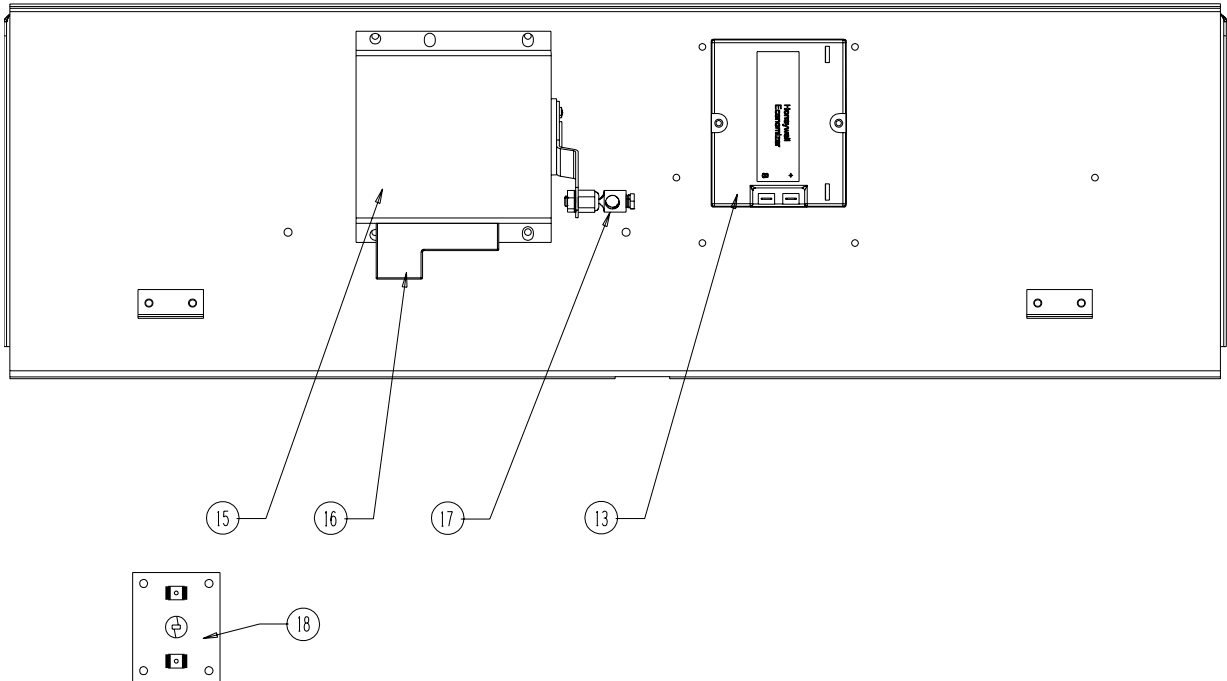

CHEIFM-5

FUNCTIONAL and CABINET COMPONENTS

SEXP-186

FUNCTIONAL and CABINET COMPONENTS

Drawing No.	Part No.	Description	CHEIFM-5-*
1	127-359	Base	X
2	S101X498	Right Side	X
3	S101Y498	Left Side	X
4	S121-421	Front Partition	X
5	121-422	Middle Partition	X
6	S138-207	Front Blade	X
7	8602-038	Damper Blade Pin	2
8	8602-040	Bracket	3
9	8602-052	Bronze Bushing	2
10	8602-054	6" Rod	X
11	108-203	Economizer Back	X
12	134-168	Wire Shield	X
13	8602-046	Enthalpy Sensor	X
14	8602-054	9" Rod	X
15	8602-037	Damper Motor	X
16	8602-053	Logic Module	X
17	8602-008	Ball Joint	X
18	8602-018	Thermistor Sensor	X
19	S121-423	Rear Partition	X
20	S139-208	Rear Blade without Hinges	X
21	5400-002	Hinge	2
NS	112-264	Thermistor Bracket	X
NS	4056-135	Wiring Diagram	X