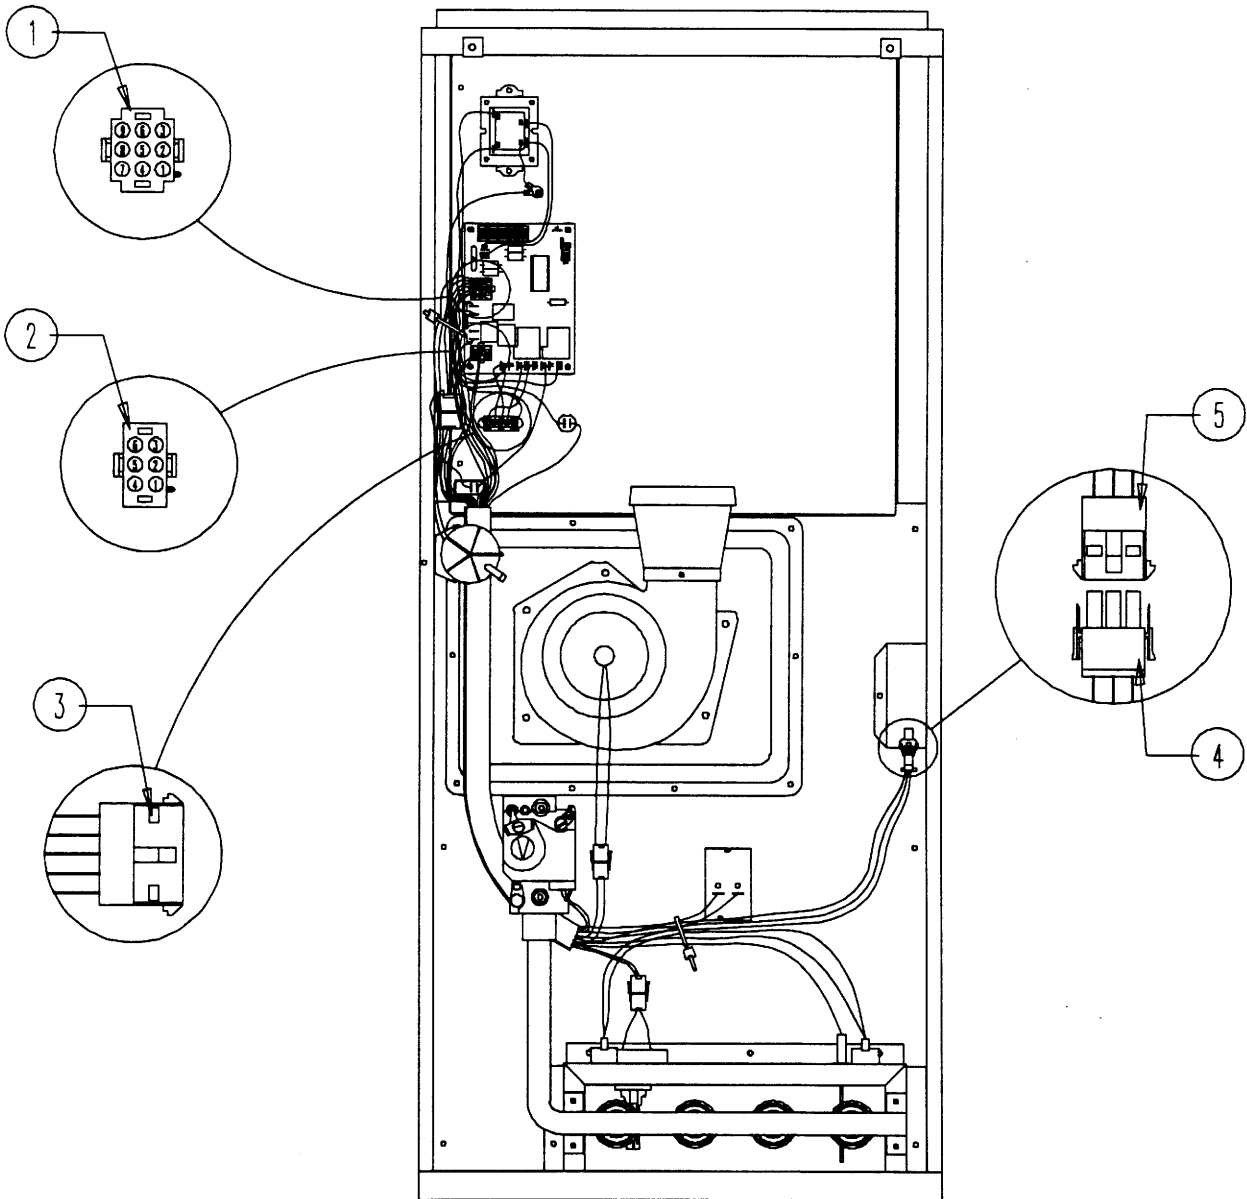

Wire Components

Drawing No.	Part No.	Description	TDH042	TDH063	TDH084	TDH105	TDH126
1	3000-1067	Wire Harness	X	X	X	X	X
2	3000-1068	Wire Harness	X	X	X	X	X
3	3000-1069	Wire Harness	X	X	X	X	X
4	3000-1070	Wire Harness	X	X	X	X	X
5	3000-1071	Wire Harness	X	X	X	X	X

SEXP-264