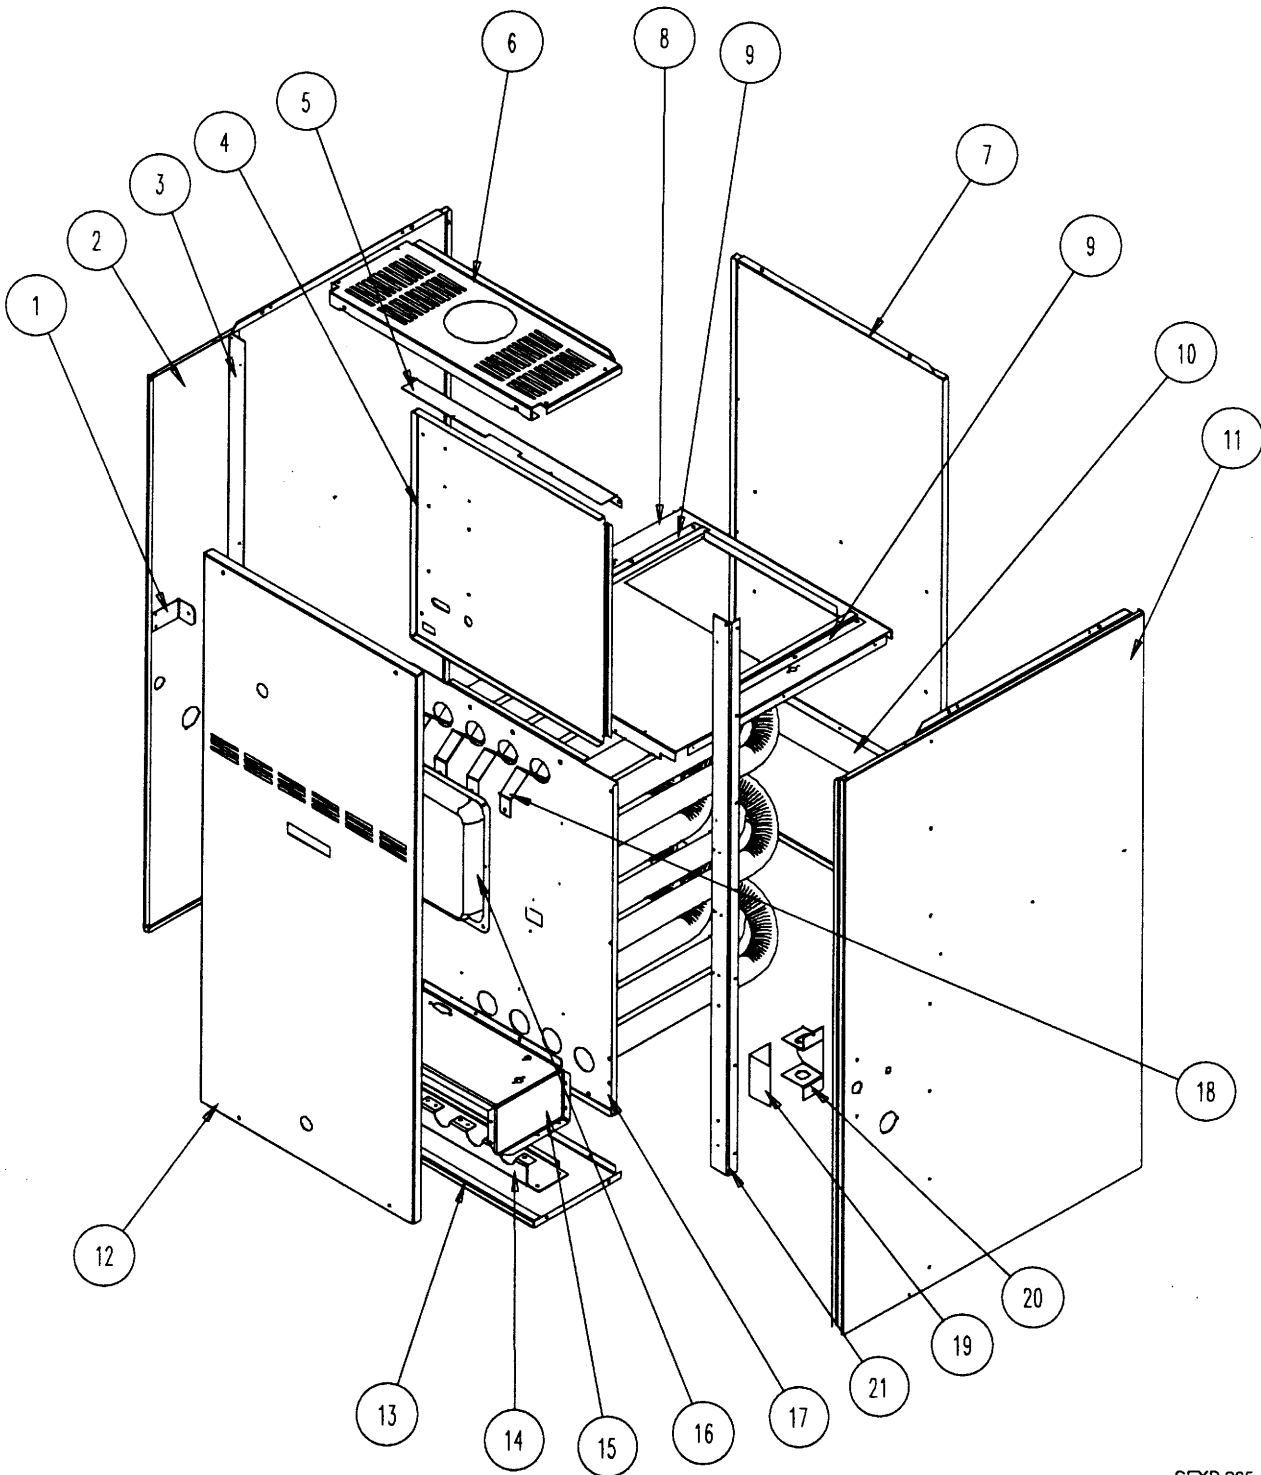

Cabinet Components

SEXP-265

Cabinet Components

Drawing No.	Part No.	Description	TDH042	TDH063	TDH084	TDH105	TDH126
1	141-243	Wire Channel Support	X	X	X	X	X
2	5101-335-X	Left Side Assembly	X	X	X	X	X
3	105Y993	Left Side Angle	X	X	X	X	X
4	S153-274	Blower Door Assembly	X				
4	S153-275	Blower Door Assembly		X			
4	S153-276	Blower Door Assembly			X		
4	S153-277	Blower Door Assembly				X	
4	S153-278	Blower Door Assembly					X
5	105-997	Blower Door Angle	X				
5	105-998	Blower Door Angle		X			
5	105-999	Blower Door Angle			X		
5	105-1000	Blower Door Angle				X	
5	105-1001	Blower Door Angle					X
6	S107-197-X	Top Fill	X				
6	S107-198-X	Top Fill		X			
6	S107-199-X	Top Fill			X		
6	S107-200-X	Top Fill				X	
6	S107-201-X	Top Fill					X
7	S109-134-X	Back Assembly	X				
7	S109-135-X	Back Assembly		X			
7	S109-136-X	Back Assembly			X		
7	S109-137-X	Back Assembly				X	
7	S109-138-X	Back Assembly					X
8	S127-270	Blower Base Assembly	X				
8	S127-271	Blower Base Assembly		X			
8	S127-272	Blower Base Assembly			X		
8	S127-273	Blower Base Assembly				X	
8	S127-274	Blower Base Assembly					X
9	102-412	Blower Base Offset	X	X	X	X	X
10	135-158	Air Baffle	X				
10	135-159	Air Baffle		X			
10	135-160	Air Baffle			X		
10	135-161	Air Baffle				X	
10	135-162	Air Baffle					X
11	S101-336-X	Right Side Assembly	X	X	X	X	X
12	S153-279-X	Vestibule Door Assembly	X				
12	S153-280-X	Vestibule Door Assembly		X			
12	S153-281-X	Vestibule Door Assembly			X		
12	S153-282-X	Vestibule Door Assembly				X	
12	S153-283-X	Vestibule Door Assembly					X
13	107-189	Bottom Fill	X				
13	107-190	Bottom Fill		X			
13	107-191	Bottom Fill			X		
13	107-192	Bottom Fill				X	
13	107-193	Bottom Fill					X
14	162-033	Burner Bracket	X				
14	162-035	Burner Bracket		X			
14	162-031	Burner Bracket			X		
14	162-037	Burner Bracket				X	
14	162-039	Burner Bracket					X