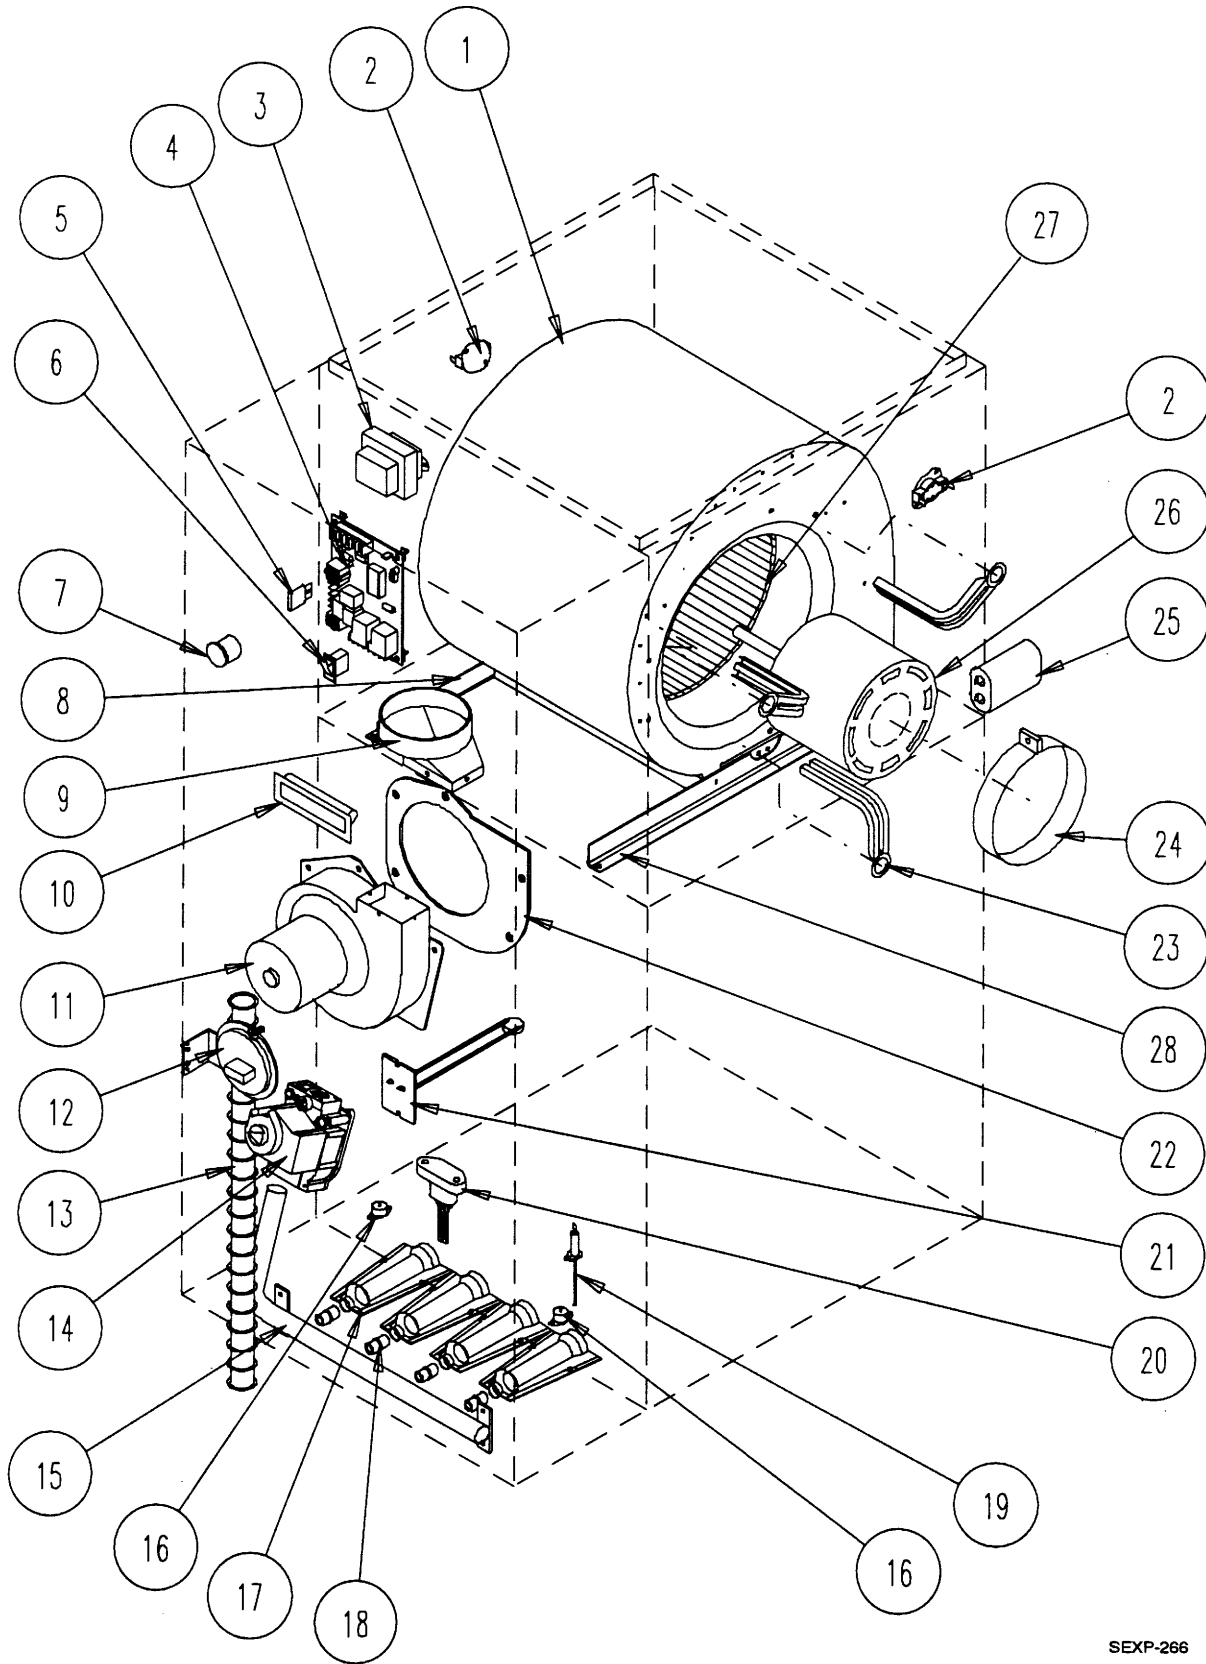

Functional Components

SEXP-266

Functional Components

Drawing No.	Part No.	Description	TDH042	TDH063	TDH084	TDH105	TDH126
1	151-109	Blower Housing Assembly	X				
1	151-085	Blower Housing Assembly		X			
1	151-082	Blower Housing Assembly			X		
1	5152-050 ②	Blower Housing Assembly				X	X
2	8402-044	Upper Limit	2	2	2	2	2
3	8407-045	Transformer 120/24V 40VA	X	X	X	X	X
4	5651-144	Integrated Furnace Control	X	X	X	X	X
5	8614-045	3 Amp Fuse	X	X	X	X	X
6	8406-076	Door Switch	X	X	X	X	X
7	8611-075	Clear Sight Glass	X	X	X	X	X
8	104Y951	Left Blower Angle	X	X	X	X	X
9	5809-013	3" Inducer Transition	X				
9	5809-014	4" Inducer Transition		X	X	X	X
10	1171-025	Door Pull	X	X	X	X	X
11	8109-010	Induced Draft Blower	X	X	X	X	X
12	8406-089	Pressure Switch .25" Setpoint ①	X				
12	8406-090	Pressure Switch .30" Setpoint ①		X			
12	8406-091	Pressure Switch .35" Setpoint ①			X	X	X
13	8611-089-1400	Plastic Wire Channel	X	X	X	X	X
14	5651-136	Gas Valve	X	X	X	X	X
15	5818-033	Gas Manifold	X				
15	5818-034	Gas Manifold		X			
15	5818-035	Gas Manifold			X		
15	5818-036	Gas Manifold				X	
15	5818-037	Gas Manifold					X
16	8406-036	Flame Rollout Switch	2	2		2	
16	8406-037	Flame Rollout Switch			2		2
17	9010-074	Inshot Burner	2	3	4	5	6
18	9010-076	Gas Orifice 2.25mm Drill	2	3	4	5	6
19	8554-019	Flame Sensor	X	X	X	X	X
20	8620-133	Hot Surface Ignitor	X	X	X	X	X
21	8402-107	Primary Limit Control	X	X			
21	8402-102	Primary Limit Control			X	X	
21	8402-108	Primary Limit Control					X
22	1921-043 ③	Gasket Set	X	X			
22	1921-044 ③	Gasket Set			X		
22	1921-045 ③	Gasket Set				X	
22	1921-046 ③	Gasket Set					X

① Setpoints shown are nominal cutout (open on pressure fall) ratings and have ± .05 tolerance.

② Includes: Wheel P/N 5152-053, Housing and diffuser

③ Includes gaskets for primary limit, collector box, and induced draft blower